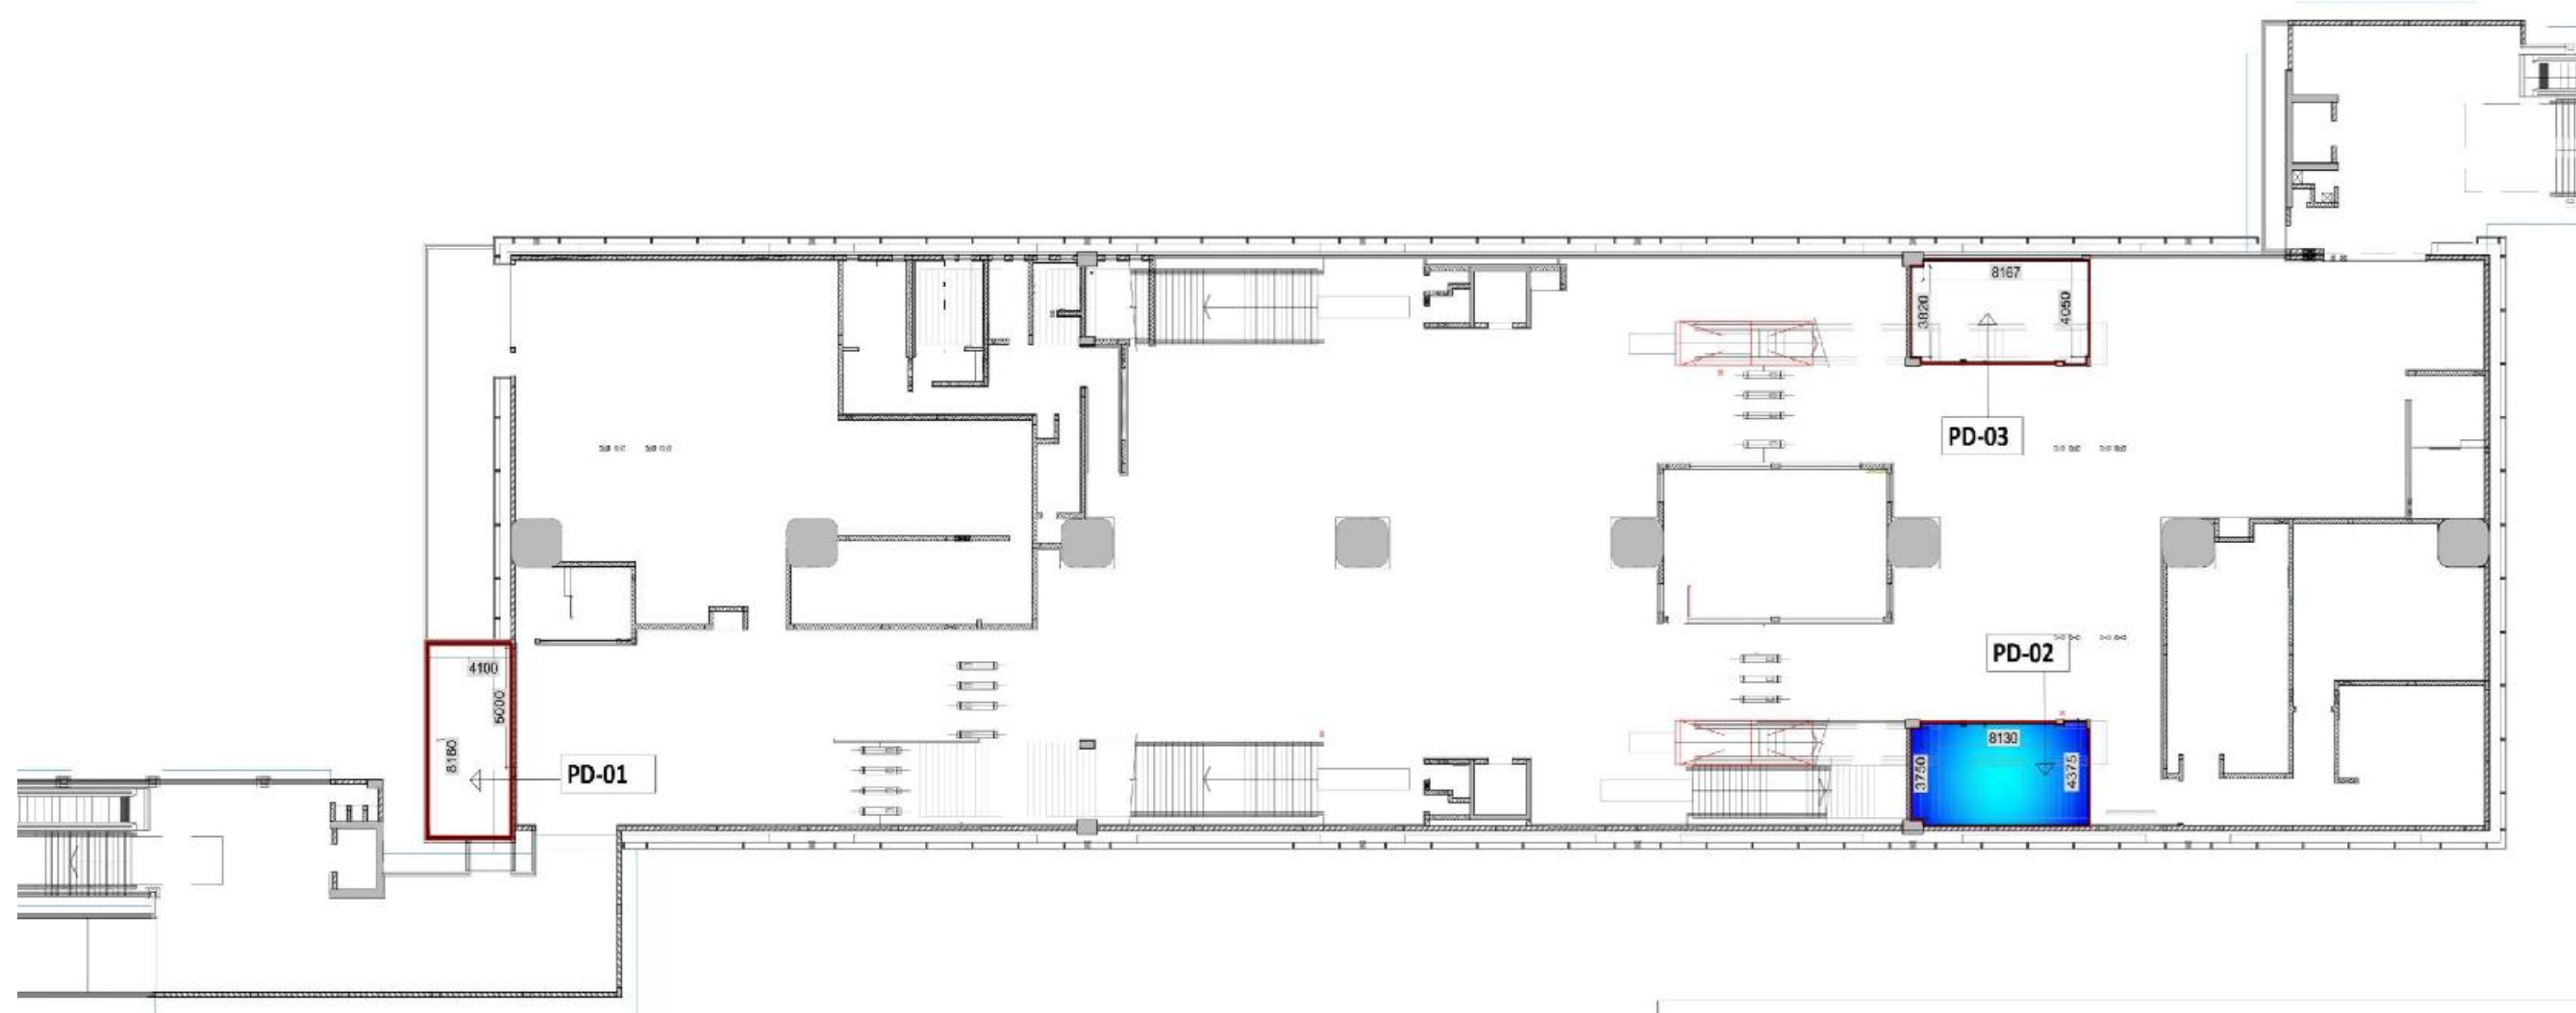

Space Code	PB Space No.	Area in Sq.m
Small	CSS/PD-01	70.5
Small	CSS/PD-04	36.57
Total Area		107.07

PLATFORM

CONGRESS NAGAR METRO STATION @ PLATFORM LEVEL

Space Code	PB Space No.	Area in Sq.m
Small	CSS/PD-01	70.5
Small	CSS/PD-04	36.57
Total Area		107.07

SITABULDI INTERCHANGE METRO STATION @ PLATFORM LEVEL (E/W)

Space Code	PB Space No.	Area in Sq.m
Small	SIT/PD-17	76.42
Total Area		76.42

ZERO-MILE FREEDOM PARK METRO STATION @ CONCOURSE LEVEL

Space Code	PB Space No.	Area in Sq.m
Small	ZOM/PD-06	8.75
Small	ZOM/PD-07	12.43
Small	ZOM/PD-09	12.7
Small	ZOM/PD-10	12.58
Small	ZOM/PD-12	12.56
Small	ZOM/PD-13	12.58
Small	ZOM/PD-14	12.56
Small	ZOM/PD-15	12.56
Small	ZOM/PD-17	12.61
Small	ZOM/PD-19	12.82
Small	ZOM/PD-20	12.82
Small	ZOM/PD-20A	13.27
Total Area		148.24

TOP VIEW

MAIN ENTRANCE OF ZEROMILE FREEDOM PARK METRO STATION

KASTURCHAND PARK METRO STATION @ CONCOURSE LEVEL

TOP VIEW

METRO STATION VIEW

Space Code	PB Space No.	Area in Sq.m
Small	KPR/PD-02	37.27
Total Area		37.27