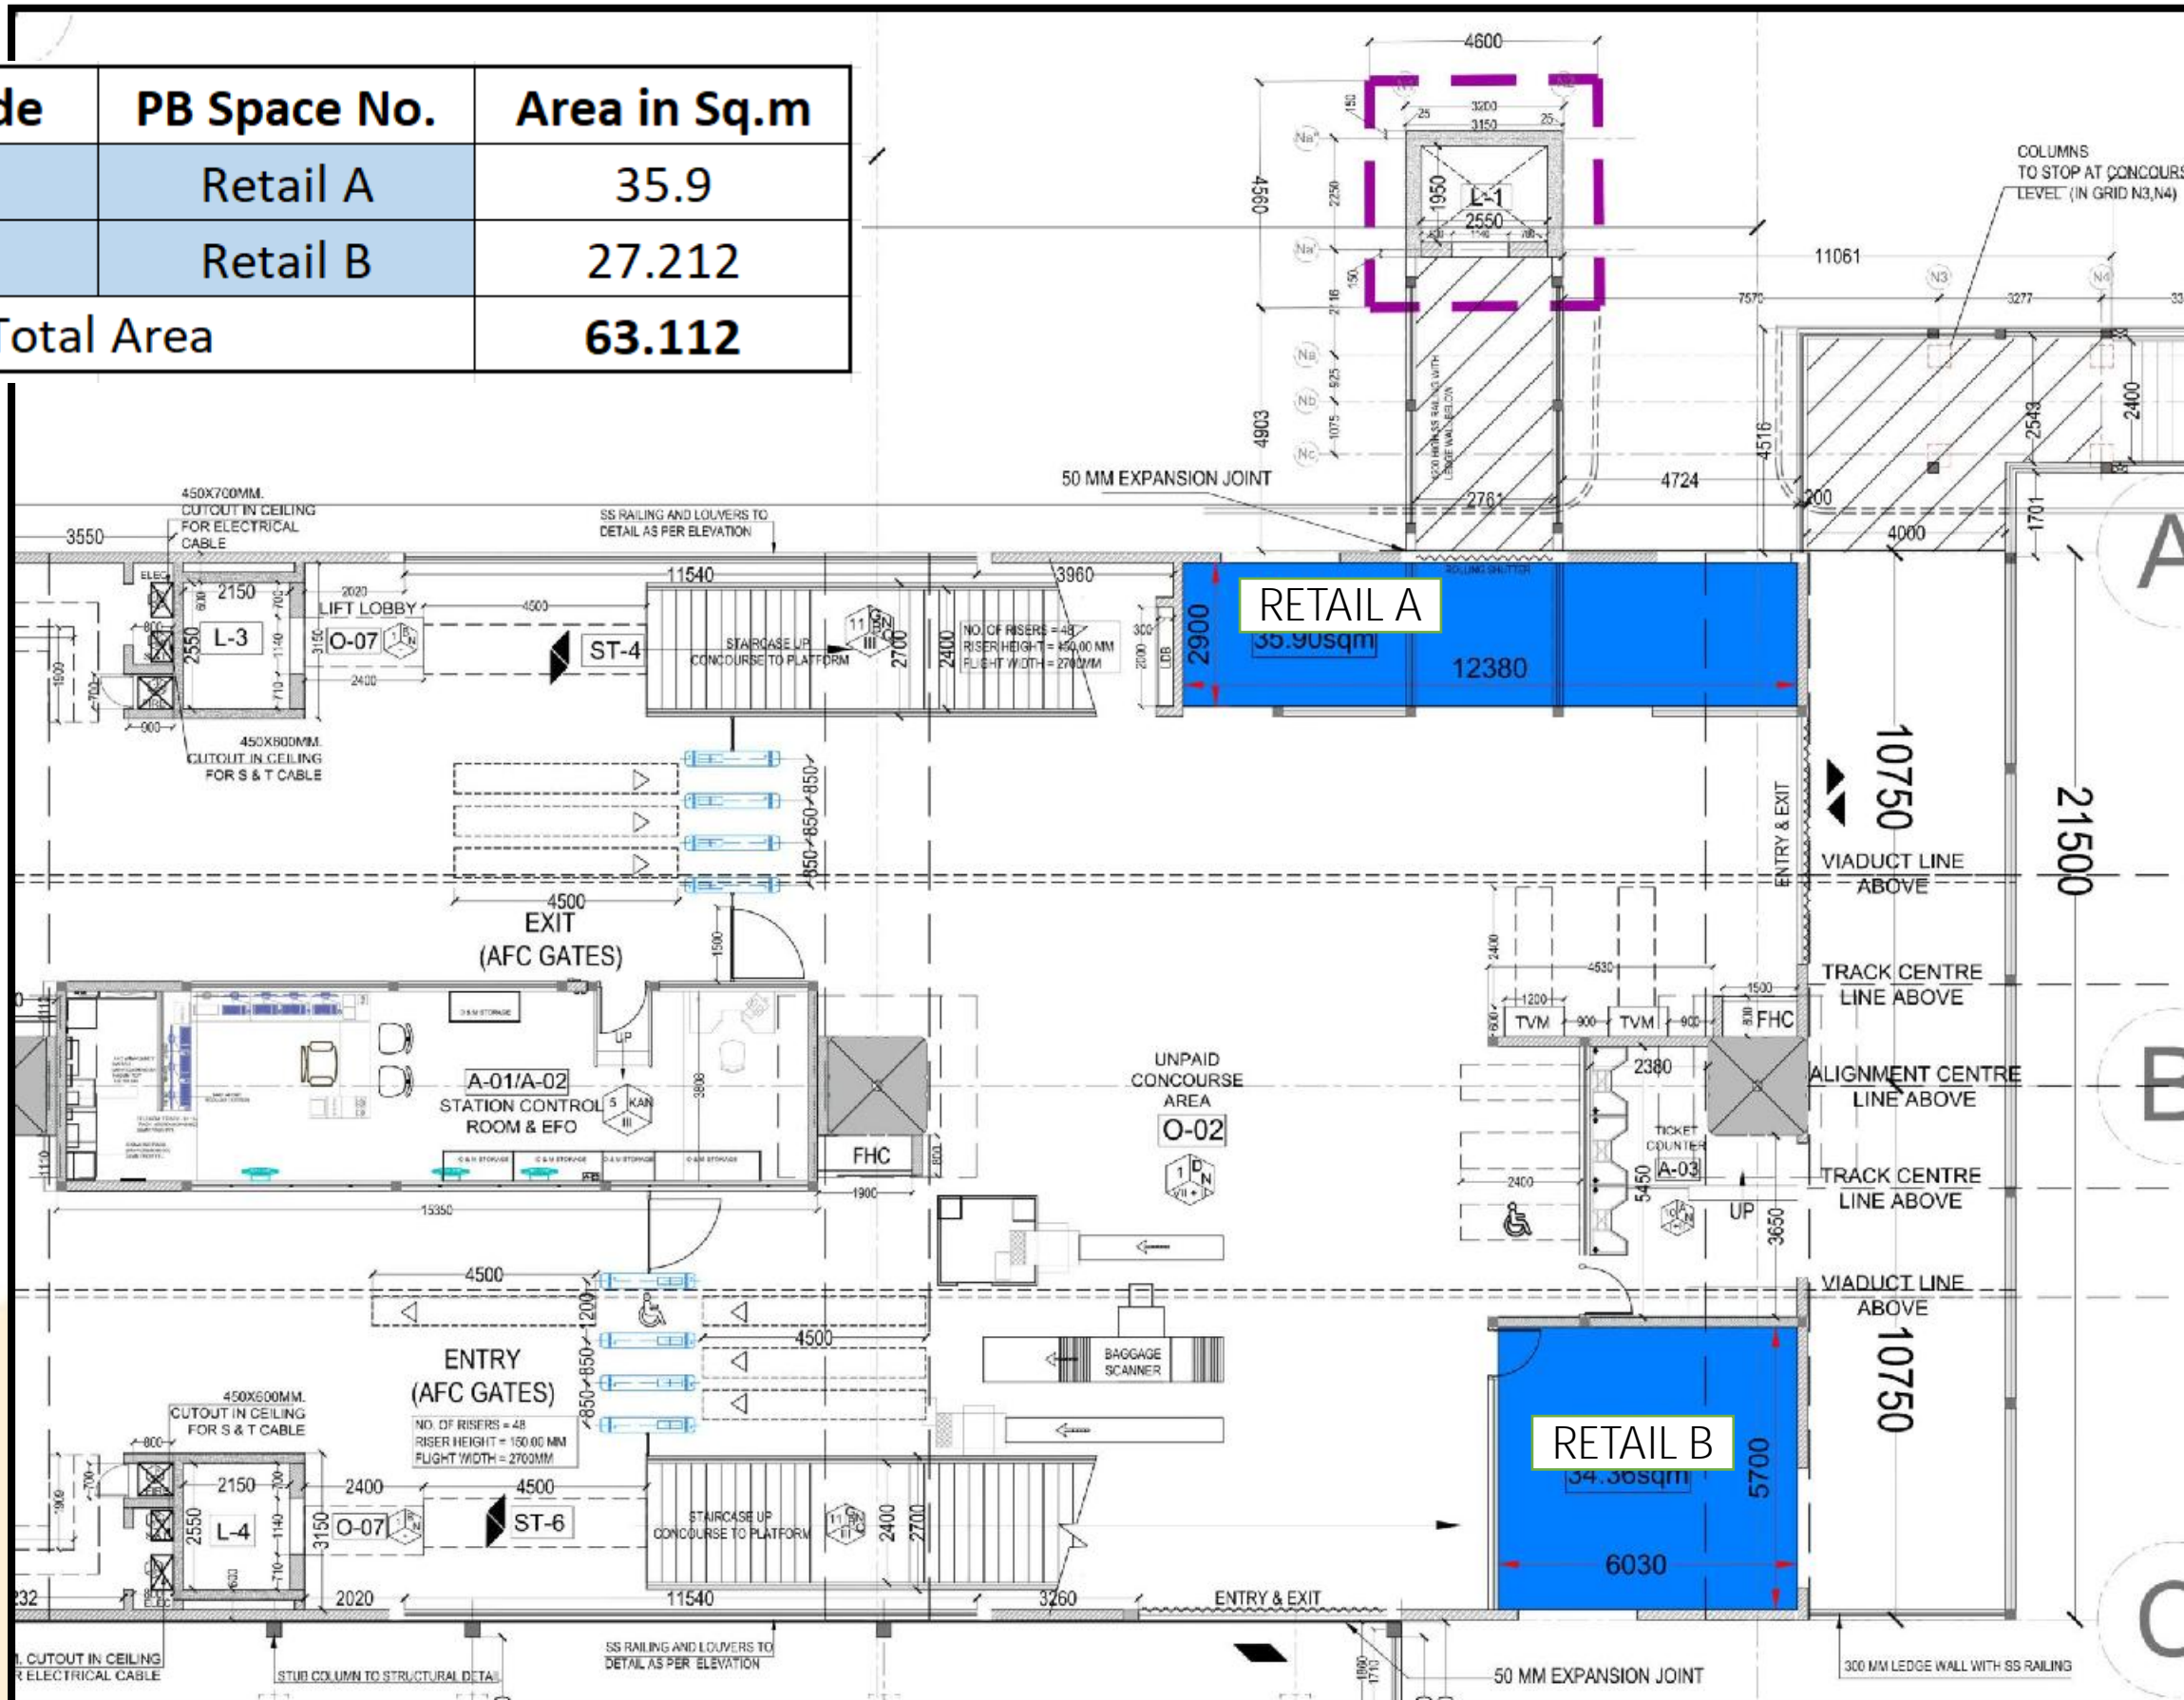

R4_AGRASEN CHOWK STATION @ CONCOURSE LEVEL

Space Code	PB Space No.	Area in Sq.m
Small	Retail B	19.3
Small	Retail C	20
Total Area		39.3

R4_CHITAROLI CHOWK STATION @ CONCOURSE LEVEL

Space Code	PB Space No.	Area in Sq.m
Small	Retail B	26.27
Small	Retail C	33
Small	Retail D	35
Total Area		94.27

R4_TELEPHONE EXCHANGE STATION @ CONCOURSE LEVEL

Space Code	PB Space No.	Area in Sq.m
Small	Retail A	35.9
Small	Retail B	27.212
Total Area		63.112

R4_AMBEDKAR CHOWK STATION @ CONCOURSE LEVEL

Space Code	PB Space No.	Area in Sq.m
Small	AKC/PDC1	45.56
Total Area		45.56