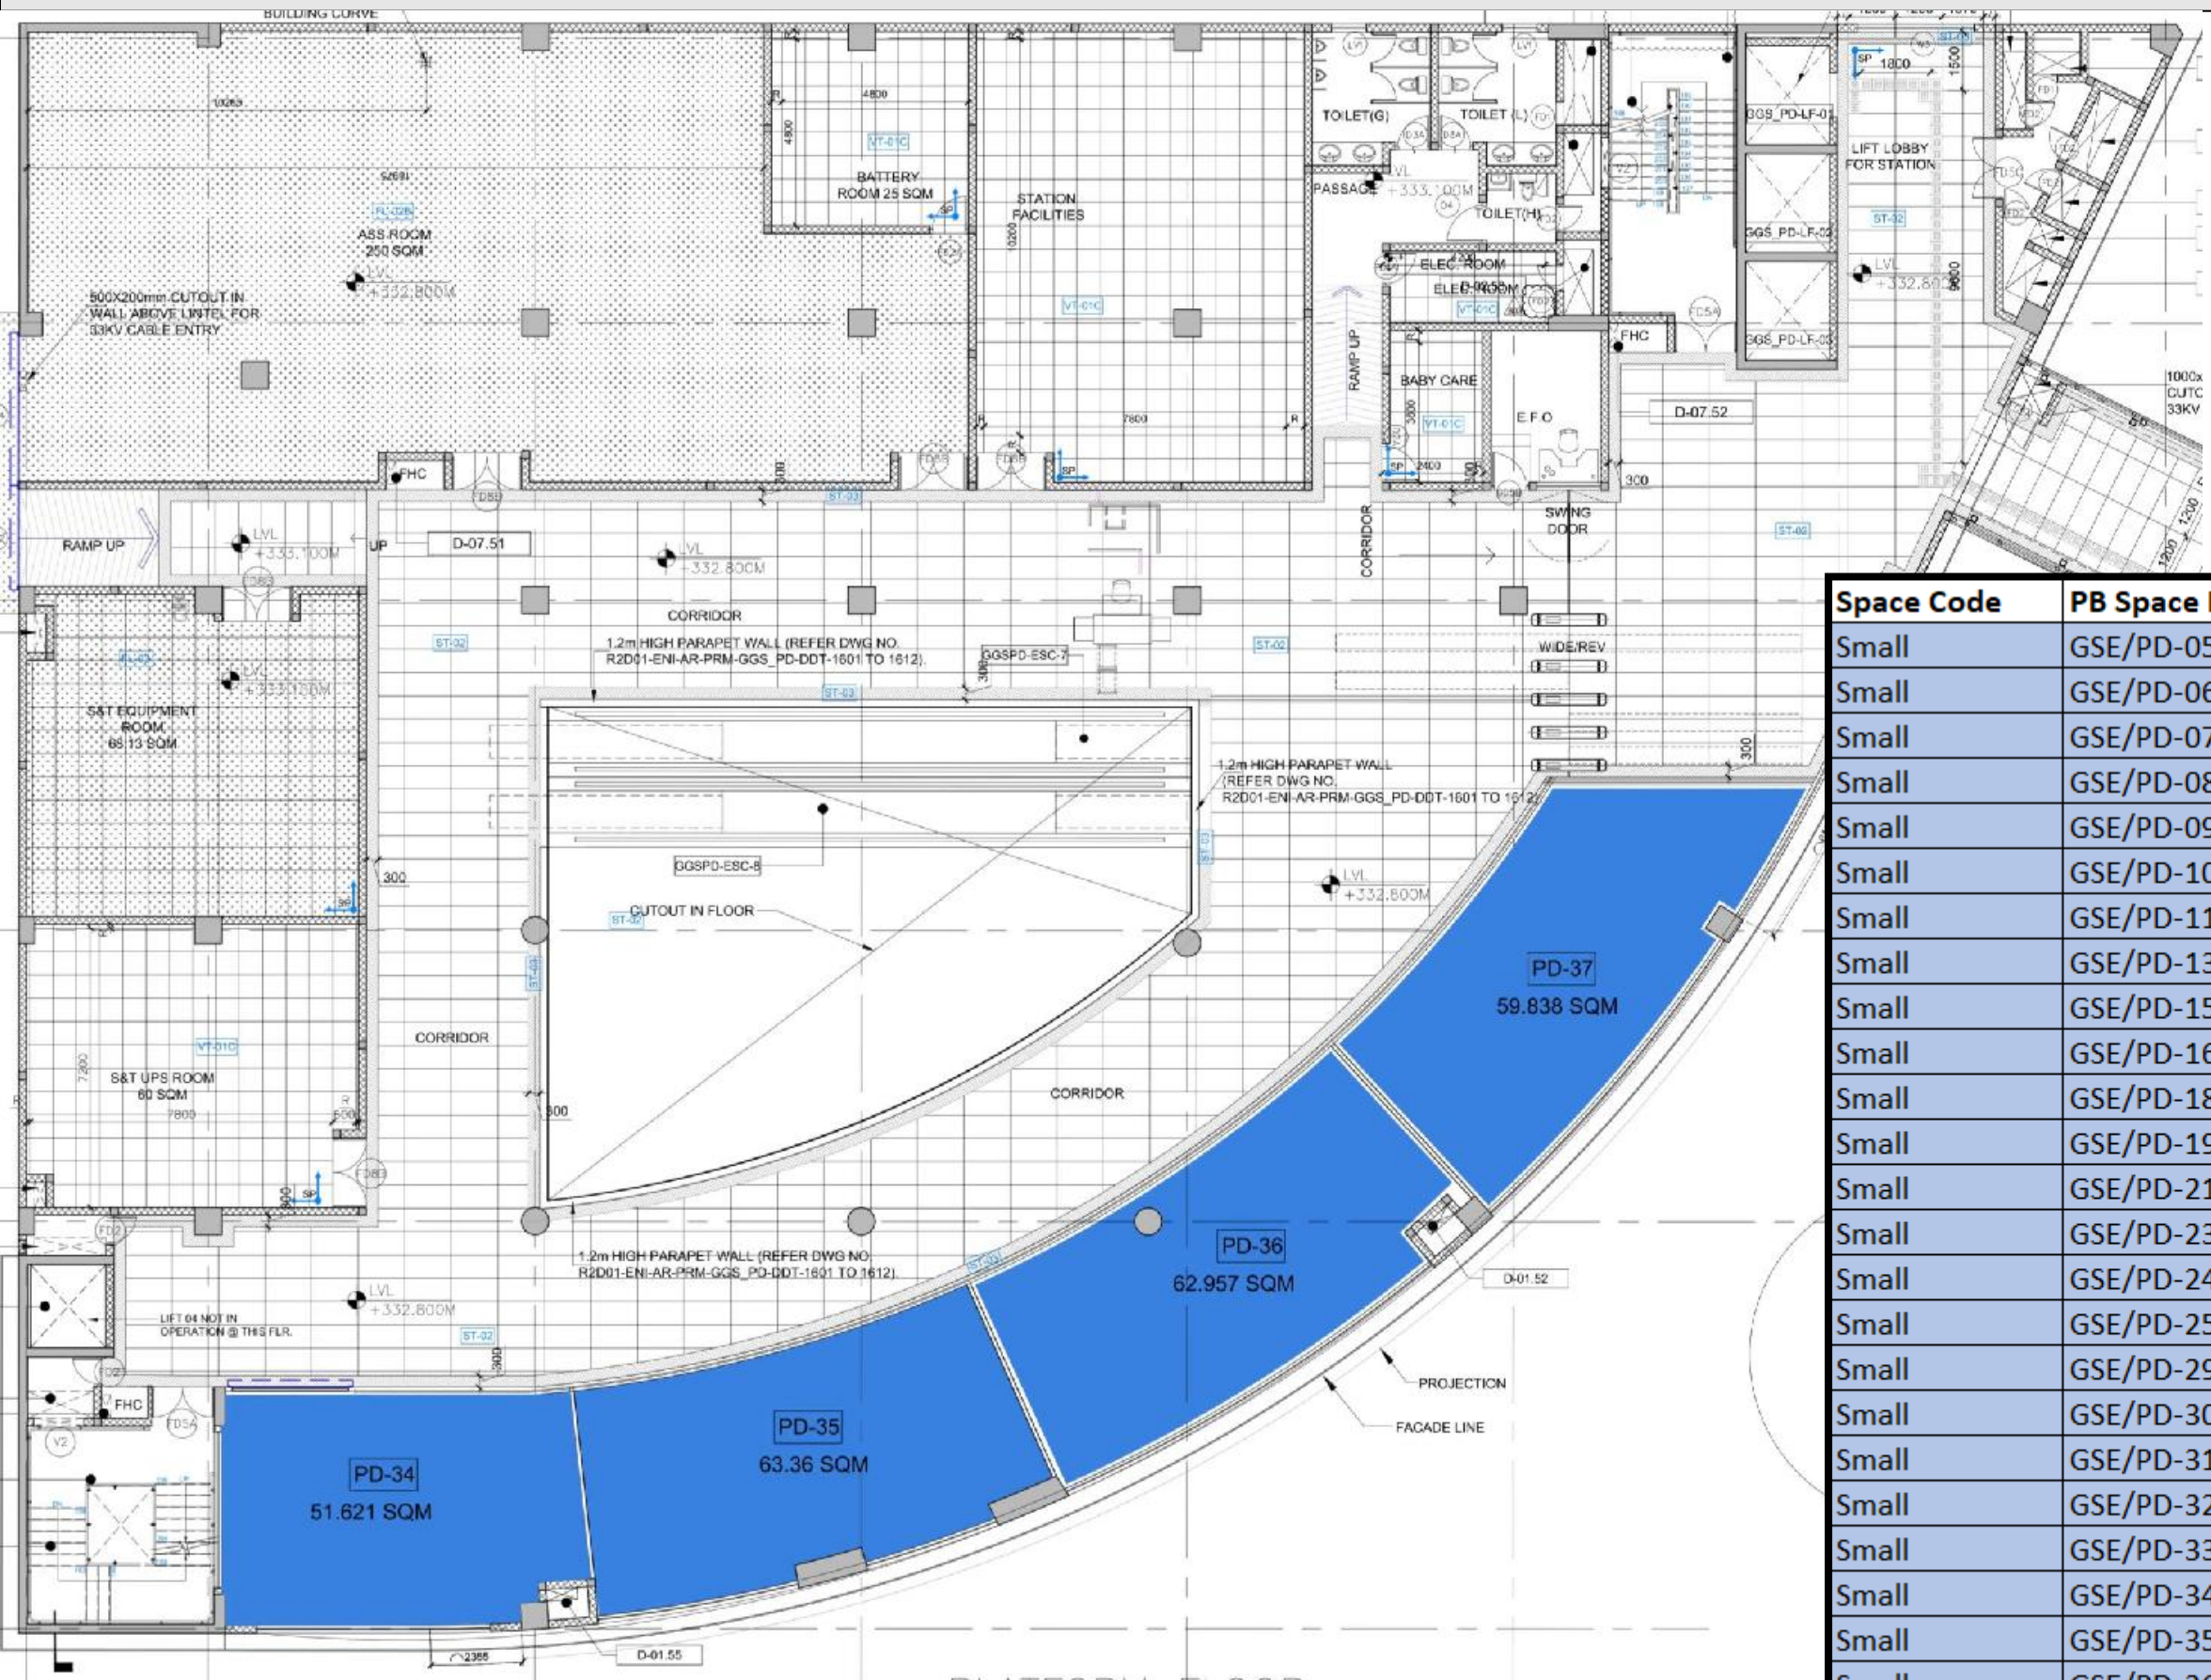

GADDIGODAM METRO STATION @ PLATFORM FLOOR LEVEL

Space Code	PB Space No.	Area in Sq.m
Small	GSE/PD-05	19.72
Small	GSE/PD-06	19.98
Small	GSE/PD-07	19.75
Small	GSE/PD-08	20.42
Small	GSE/PD-09	17.97
Small	GSE/PD-10	30.73
Small	GSE/PD-11	36.97
Small	GSE/PD-13	97.22
Small	GSE/PD-15	98.05
Small	GSE/PD-16	36.97
Small	GSE/PD-18	95.73
Small	GSE/PD-19	70.31
Small	GSE/PD-21	36.97
Small	GSE/PD-23	71.61
Small	GSE/PD-24	67.56
Small	GSE/PD-25	69.81
Small	GSE/PD-29	51.62
Small	GSE/PD-30	63.76
Small	GSE/PD-31	65.82
Small	GSE/PD-32	50.21
Small	GSE/PD-33	27.02
Small	GSE/PD-34	51.62
Small	GSE/PD-35	63.36
Small	GSE/PD-36	62.96
Small	GSE/PD-37	59.84
Total Area		1305.98