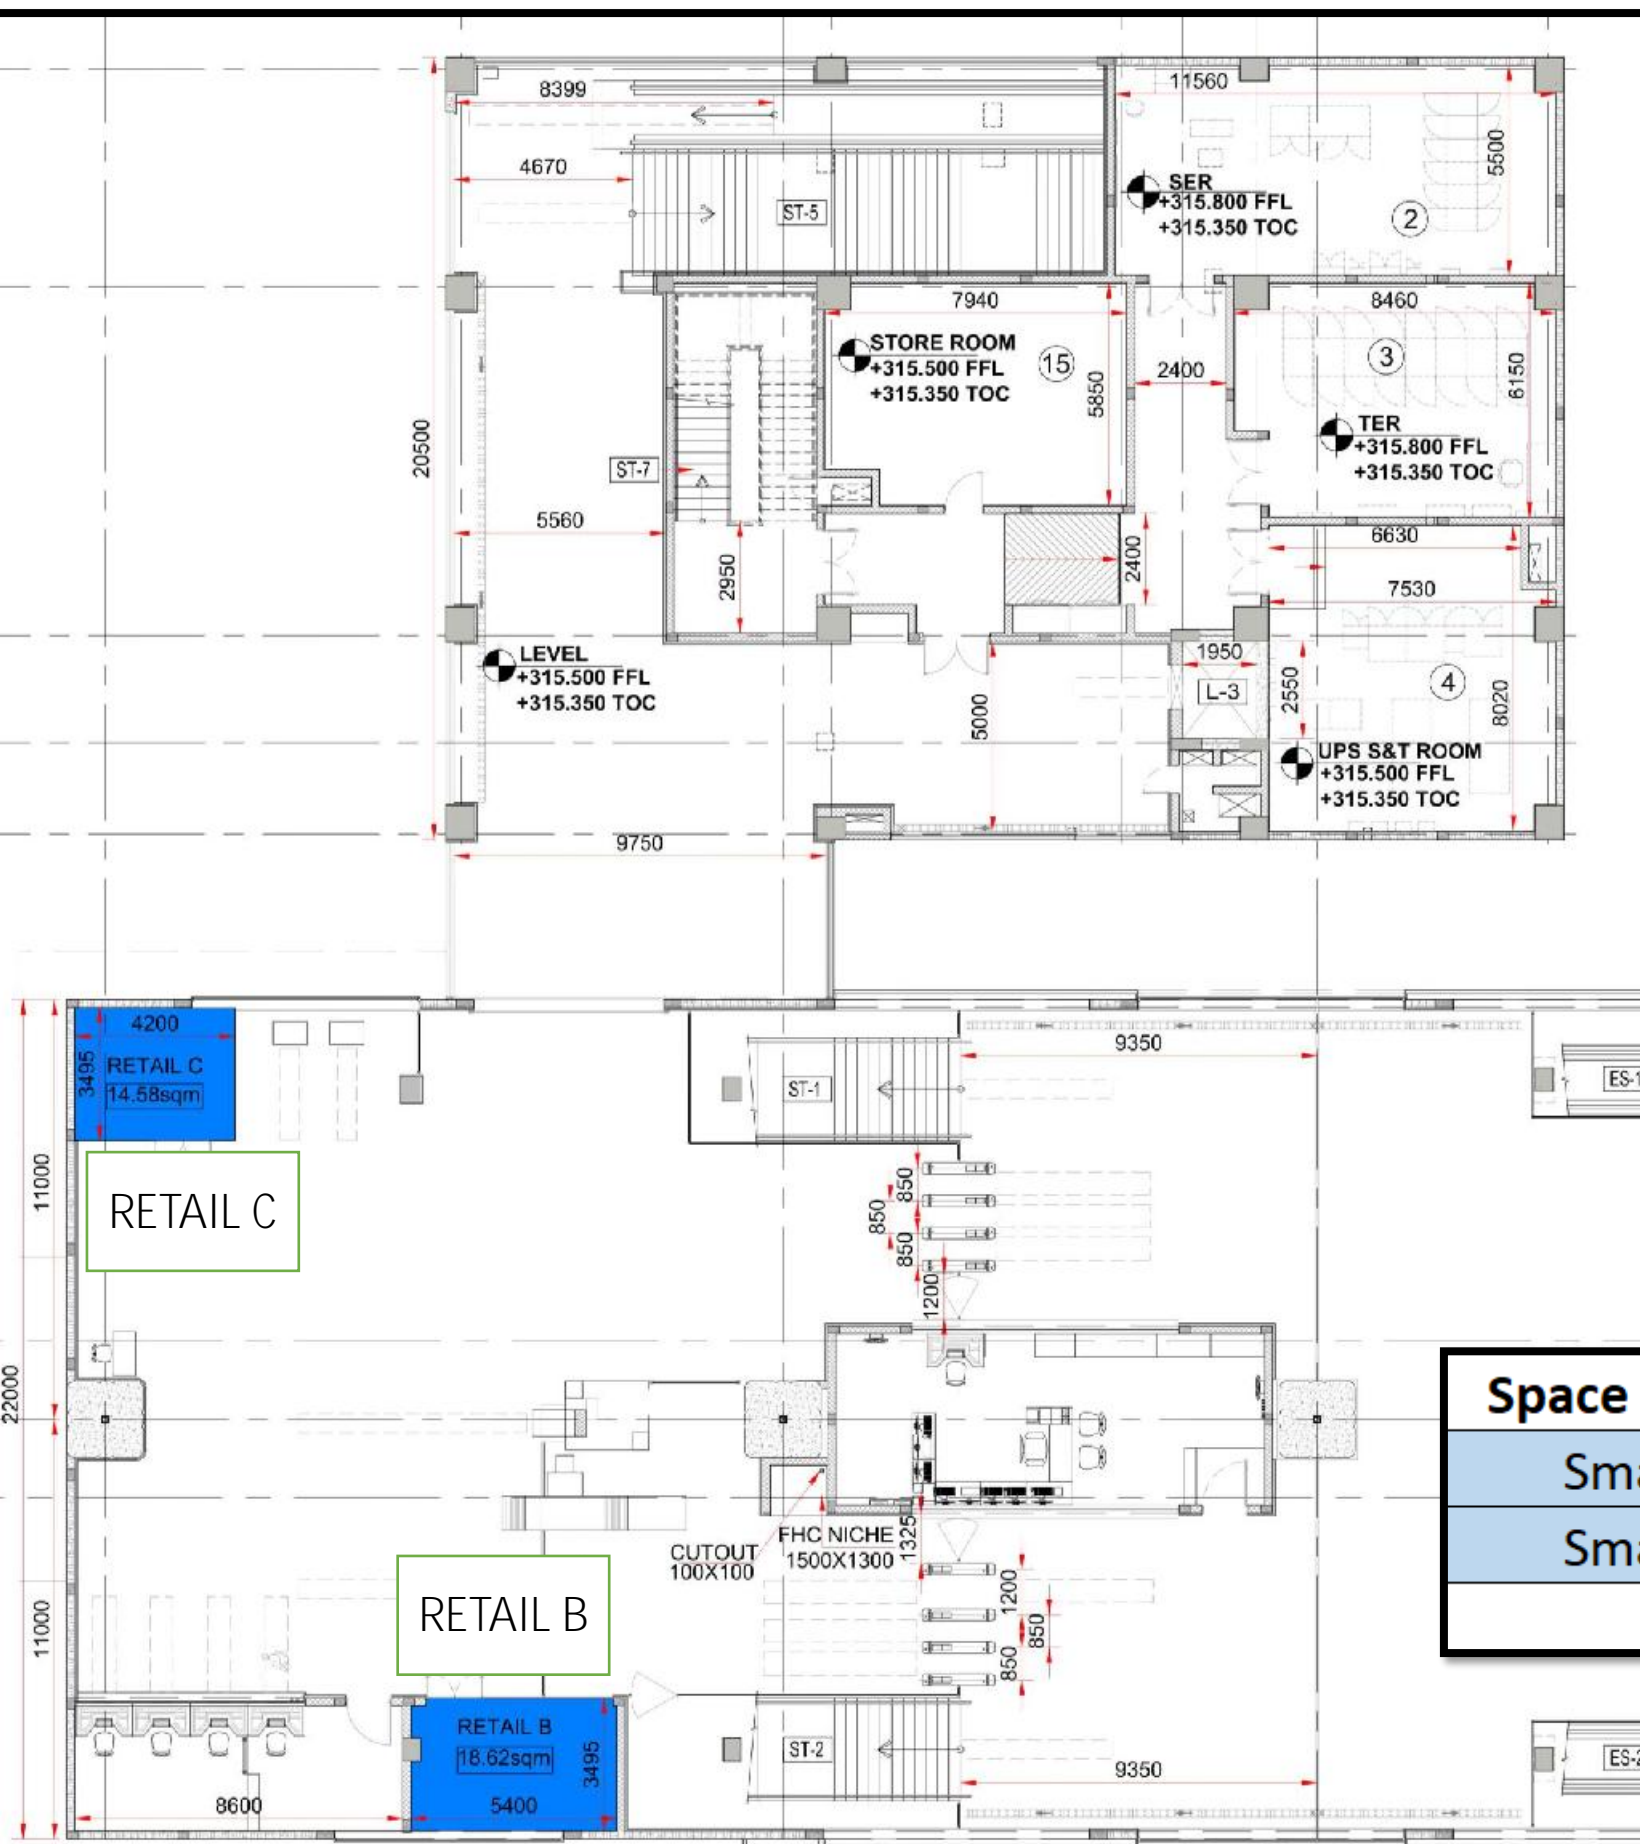

Space Code	PB Space No.	Area in Sq.m
Small	AVW/PD-04	21.9
Small	AVW/PD-05	21.6
Small	AVW/PD-06	64.05
Total Area		107.55

LAD CHOWK METRO STATION @ MEZZANINE LEVEL

FRONT VIEW

TOP VIEW

Space Code	PB Space No.	Area in Sq.m
Small	LWK/PD-02	95.56
Total Area		95.56

SHANKAR NAGAR METRO STATION @ CONCOURSE LEVEL

MAIN ENTRANCE

TOP VIEW

Space Code	PB Space No.	Area in Sq.m
Small	SRN/PD-01	81
Total Area		81

R4_DOSAR VAISYA CHOWK STATION @ CONCOURSE LEVEL

Space Code	PB Space No.	Area in Sq.m
Small	Retail A	13.98
Small	Retail C	53.824
Small	Retail D	80.69
Total Area		148.494

R4_AGRASEN CHOWK STATION @ CONCOURSE LEVEL

Space Code	PB Space No.	Area in Sq.m
Small	Retail B	19.3
Small	Retail C	20
Total Area		39.3

R4_CHITAROLI CHOWK STATION @ CONCOURSE LEVEL

Space Code	PB Space No.	Area in Sq.m
Small	Retail B	26.27
Small	Retail C	33
Small	Retail D	35
Total Area		94.27

R4_TELEPHONE EXCHANGE STATION @ CONCOURSE LEVEL

Space Code	PB Space No.	Area in Sq.m
Small	Retail A	35.9
Small	Retail B	27.212
Total Area		63.112

R4_AMBEDKAR CHOWK STATION @ CONCOURSE LEVEL

Space Code	PB Space No.	Area in Sq.m
Small	AKC/PDC1	45.56
Total Area		45.56