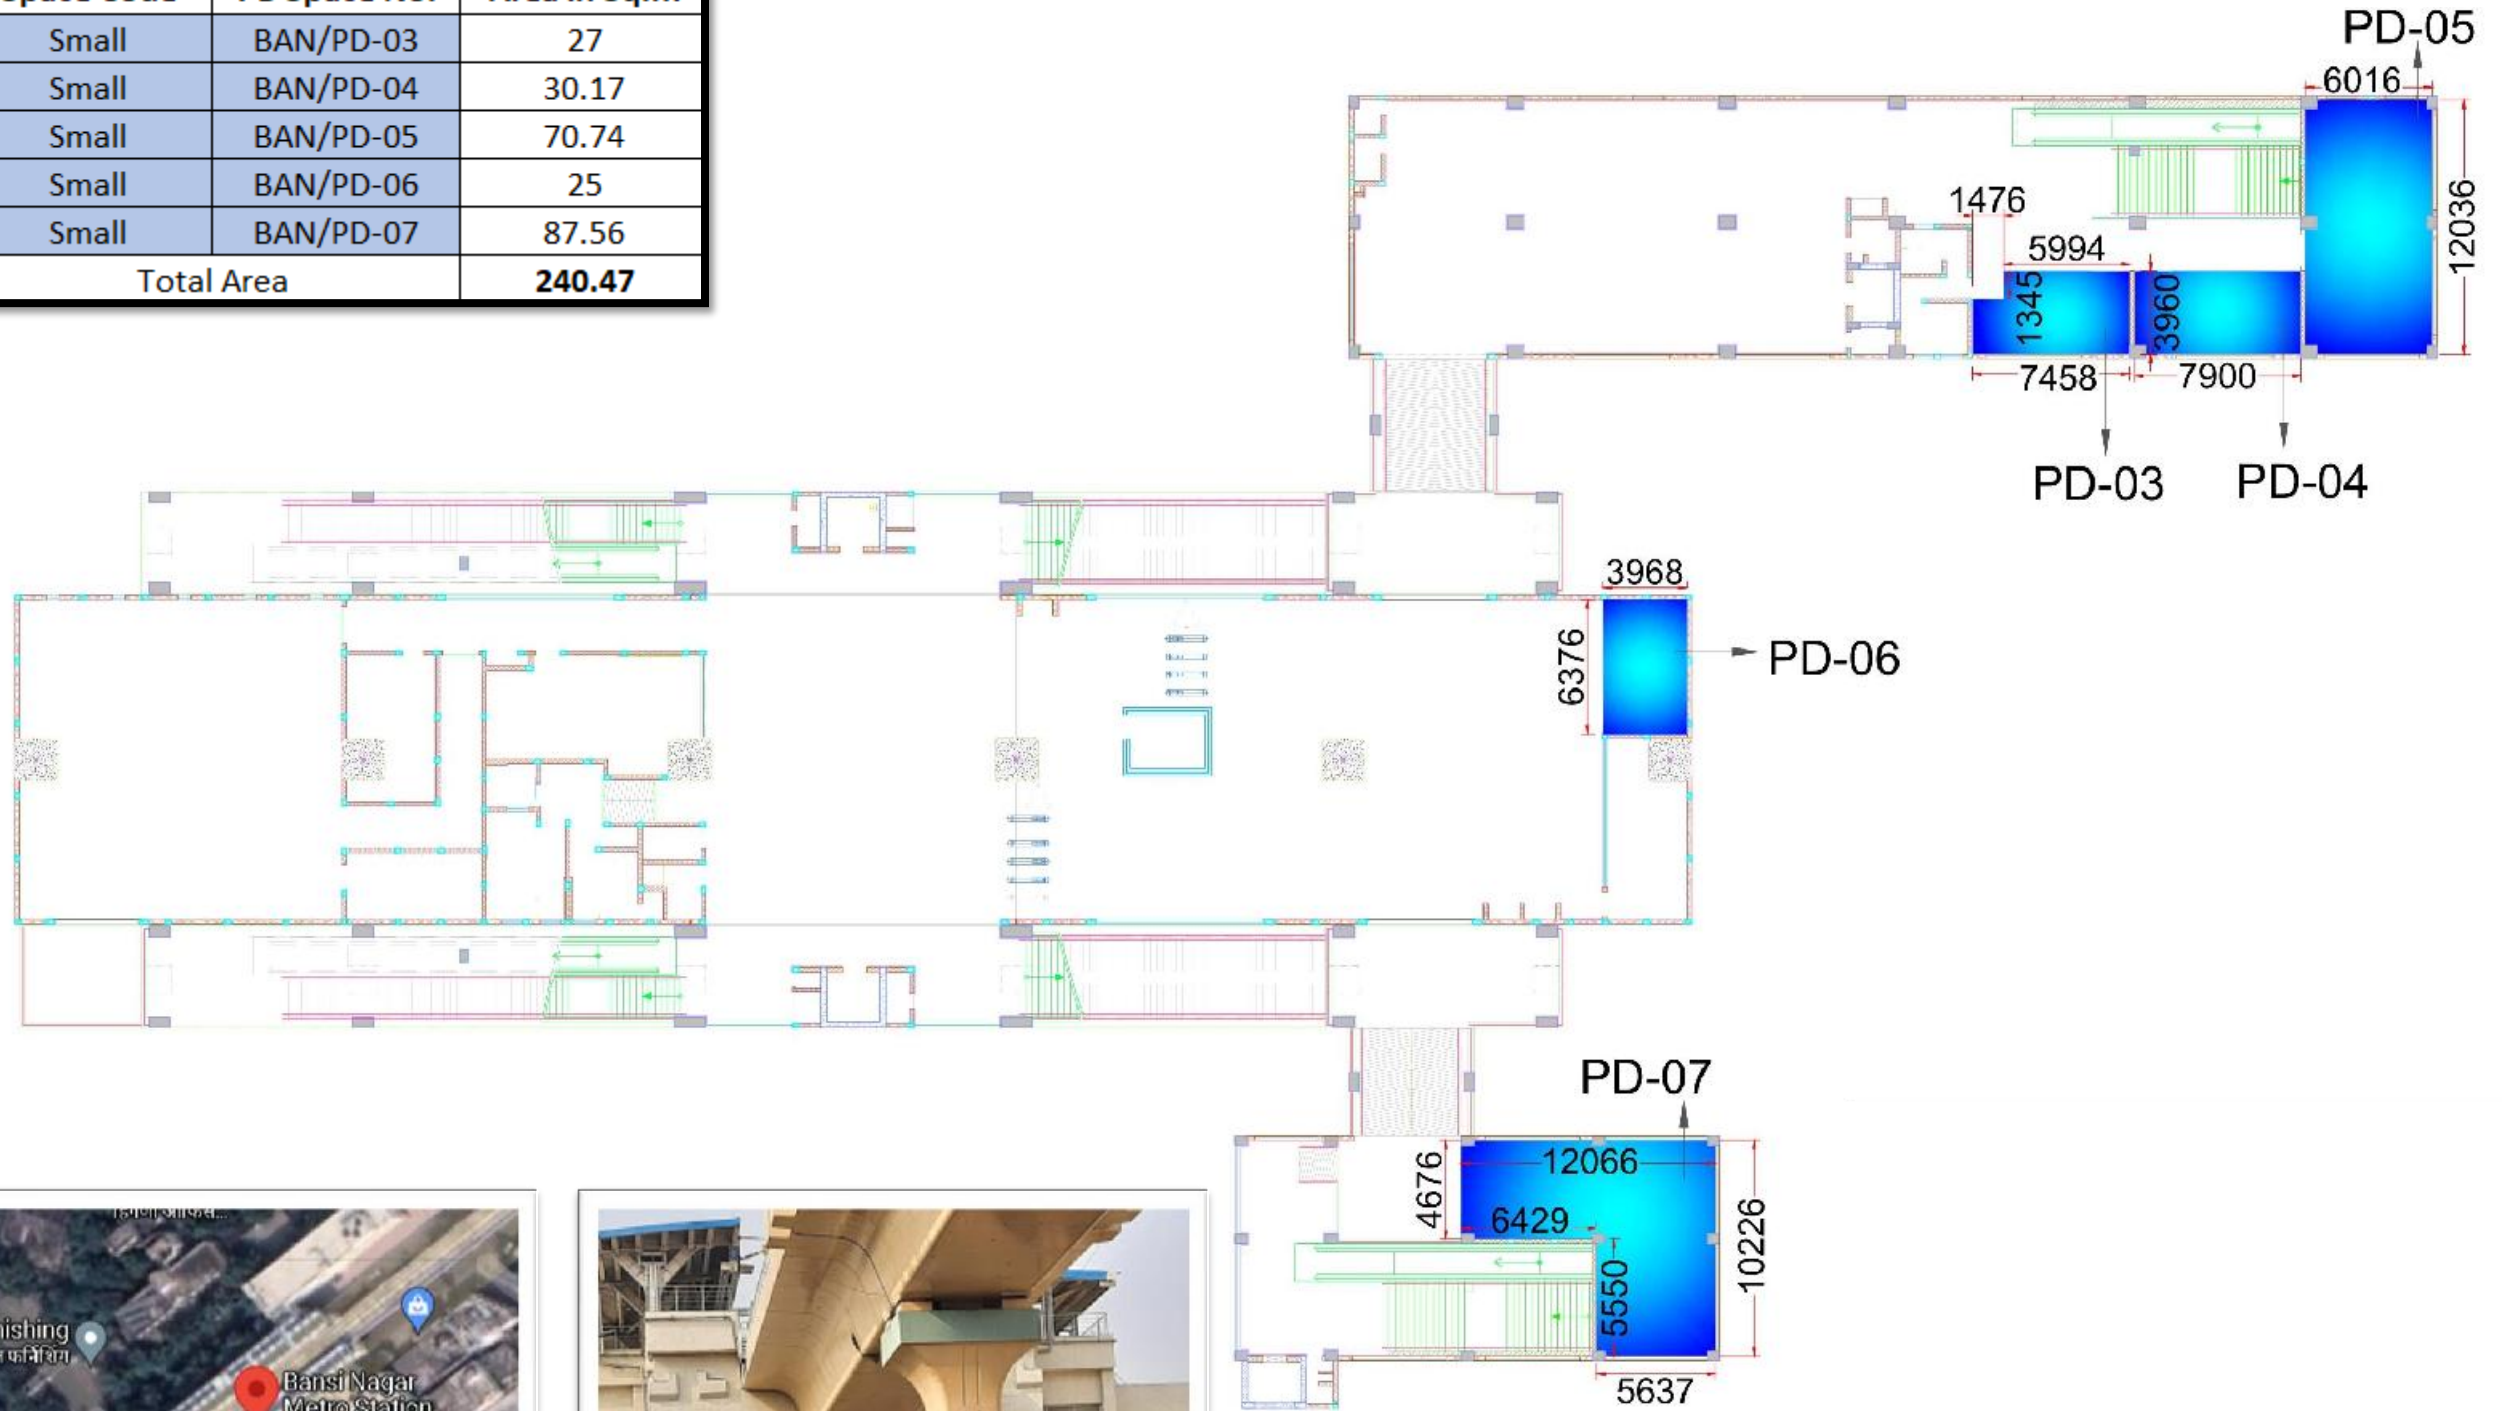

BANSI NAGAR METRO STATION @ CONCOURSE LEVEL

Space Code	PB Space No.	Area in Sq.m
Small	BAN/PD-03	27
Small	BAN/PD-04	30.17
Small	BAN/PD-05	70.74
Small	BAN/PD-06	25
Small	BAN/PD-07	87.56
Total Area		240.47

TOP VIEW