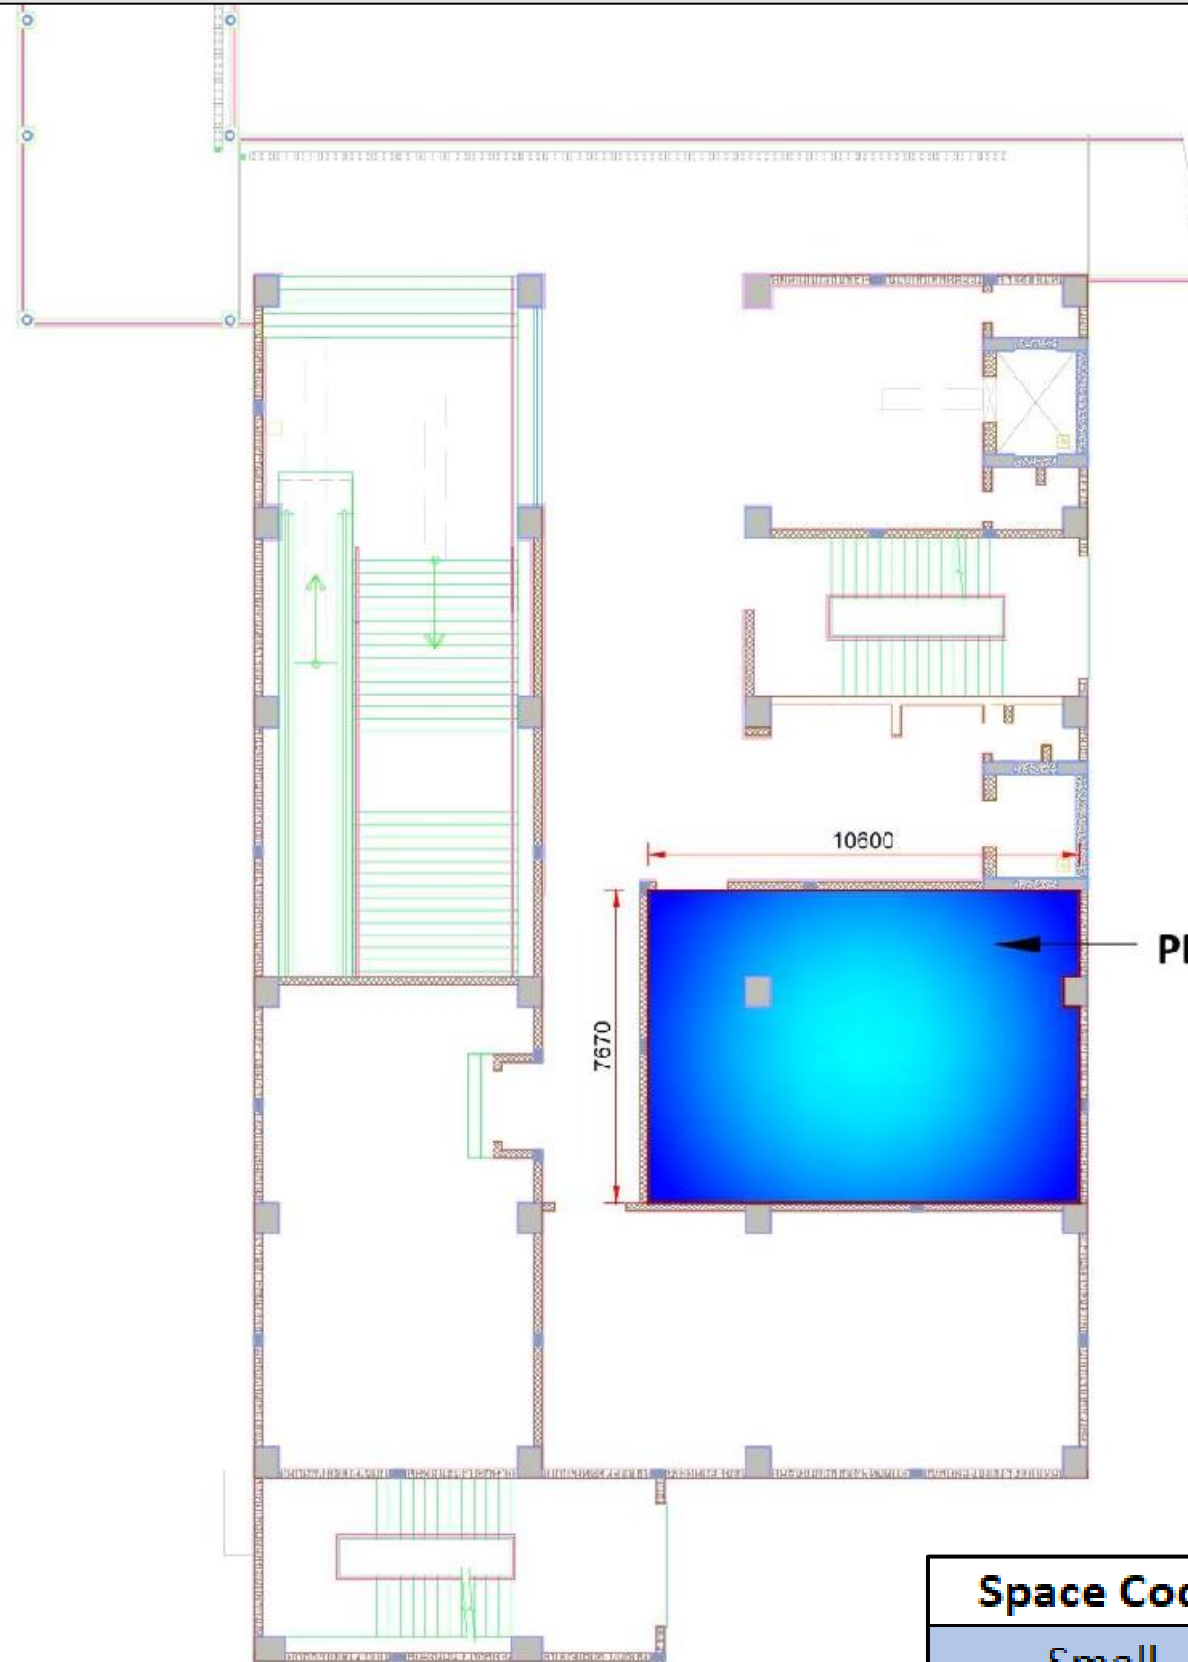

Space Code	PB Space No.	Area in Sq.m
Small	AVW/PD-04	21.9
Small	AVW/PD-05	21.6
Small	AVW/PD-06	64.05
Total Area		107.55

LAD CHOWK METRO STATION @ MEZZANINE LEVEL

FRONT VIEW

TOP VIEW

Space Code	PB Space No.	Area in Sq.m
Small	LWK/PD-02	95.56
Total Area		95.56

SHANKAR NAGAR METRO STATION @ CONCOURSE LEVEL

MAIN ENTRANCE

TOP VIEW

Space Code	PB Space No.	Area in Sq.m
Small	SRN/PD-01	81
Total Area		81

R4_DOSAR VAISYA CHOWK STATION @ CONCOURSE LEVEL

Space Code	PB Space No.	Area in Sq.m
Small	Retail A	13.98
Small	Retail C	53.824
Small	Retail D	80.69
Total Area		148.494

R4_AGRASEN CHOWK STATION @ CONCOURSE LEVEL

Space Code	PB Space No.	Area in Sq.m
Small	Retail B	19.3
Small	Retail C	20
Total Area		39.3

R4_CHITAROLI CHOWK STATION @ CONCOURSE LEVEL

Space Code	PB Space No.	Area in Sq.m
Small	Retail B	26.27
Small	Retail C	33
Small	Retail D	35
Total Area		94.27