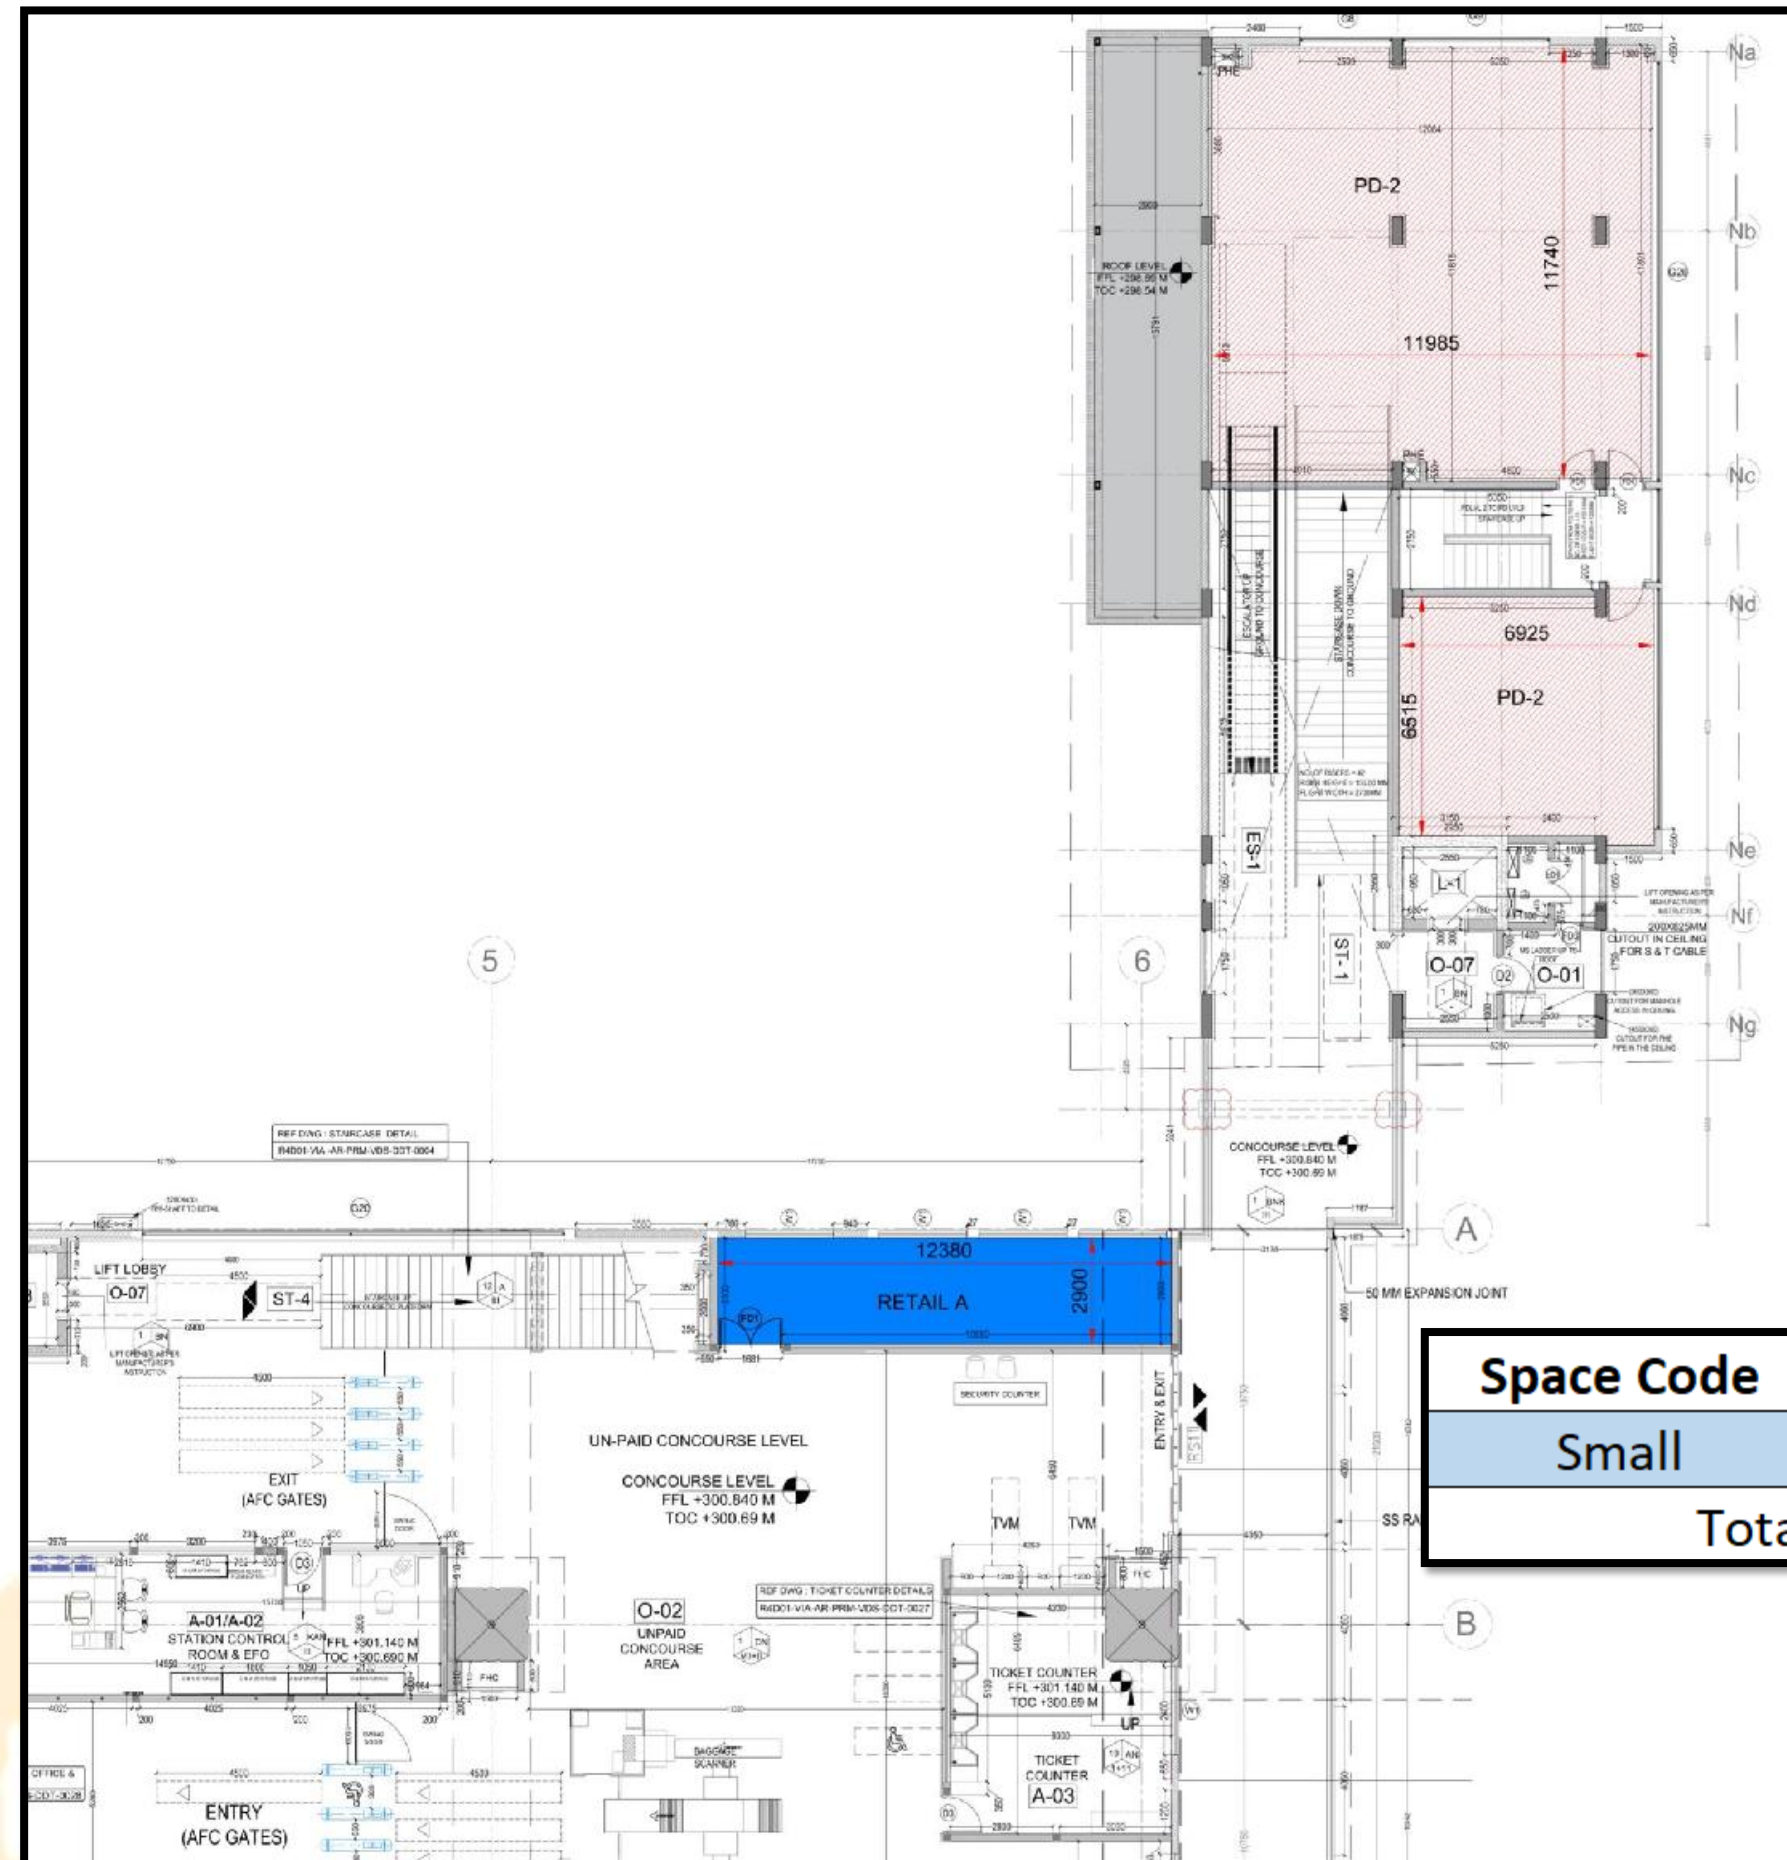

R4_AGRASEN CHOWK STATION @ CONCOURSE LEVEL

Space Code	PB Space No.	Area in Sq.m
Small	Retail B	19.3
Small	Retail C	20
Total Area		39.3

R4_CHITAROLI CHOWK STATION @ CONCOURSE LEVEL

Space Code	PB Space No.	Area in Sq.m
Small	Retail B	26.27
Small	Retail C	33
Small	Retail D	35
Total Area		94.27

R4_TELEPHONE EXCHANGE STATION @ CONCOURSE LEVEL

Space Code	PB Space No.	Area in Sq.m
Small	Retail A	35.9
Small	Retail B	27.212
Total Area		63.112

R4_AMBEDKAR CHOWK STATION @ CONCOURSE LEVEL

Space Code	PB Space No.	Area in Sq.m
Small	AKC/PDC1	45.56
Total Area		45.56

R4_VAISHNO DEVI CHOWK STATION @ CONCOURSE LEVEL

Space Code	PB Space No.	Area in Sq.m
Small	Retail A	34.502
Total Area		34.502

R4_PRAJAPATI NAGAR STATION @ STREET LEVEL

Space Code	PB Space No.	Area in Sq.m
Small	PJG/PD-01	96.422
Small	PJG/PD-12	18.77
Total Area		115.192