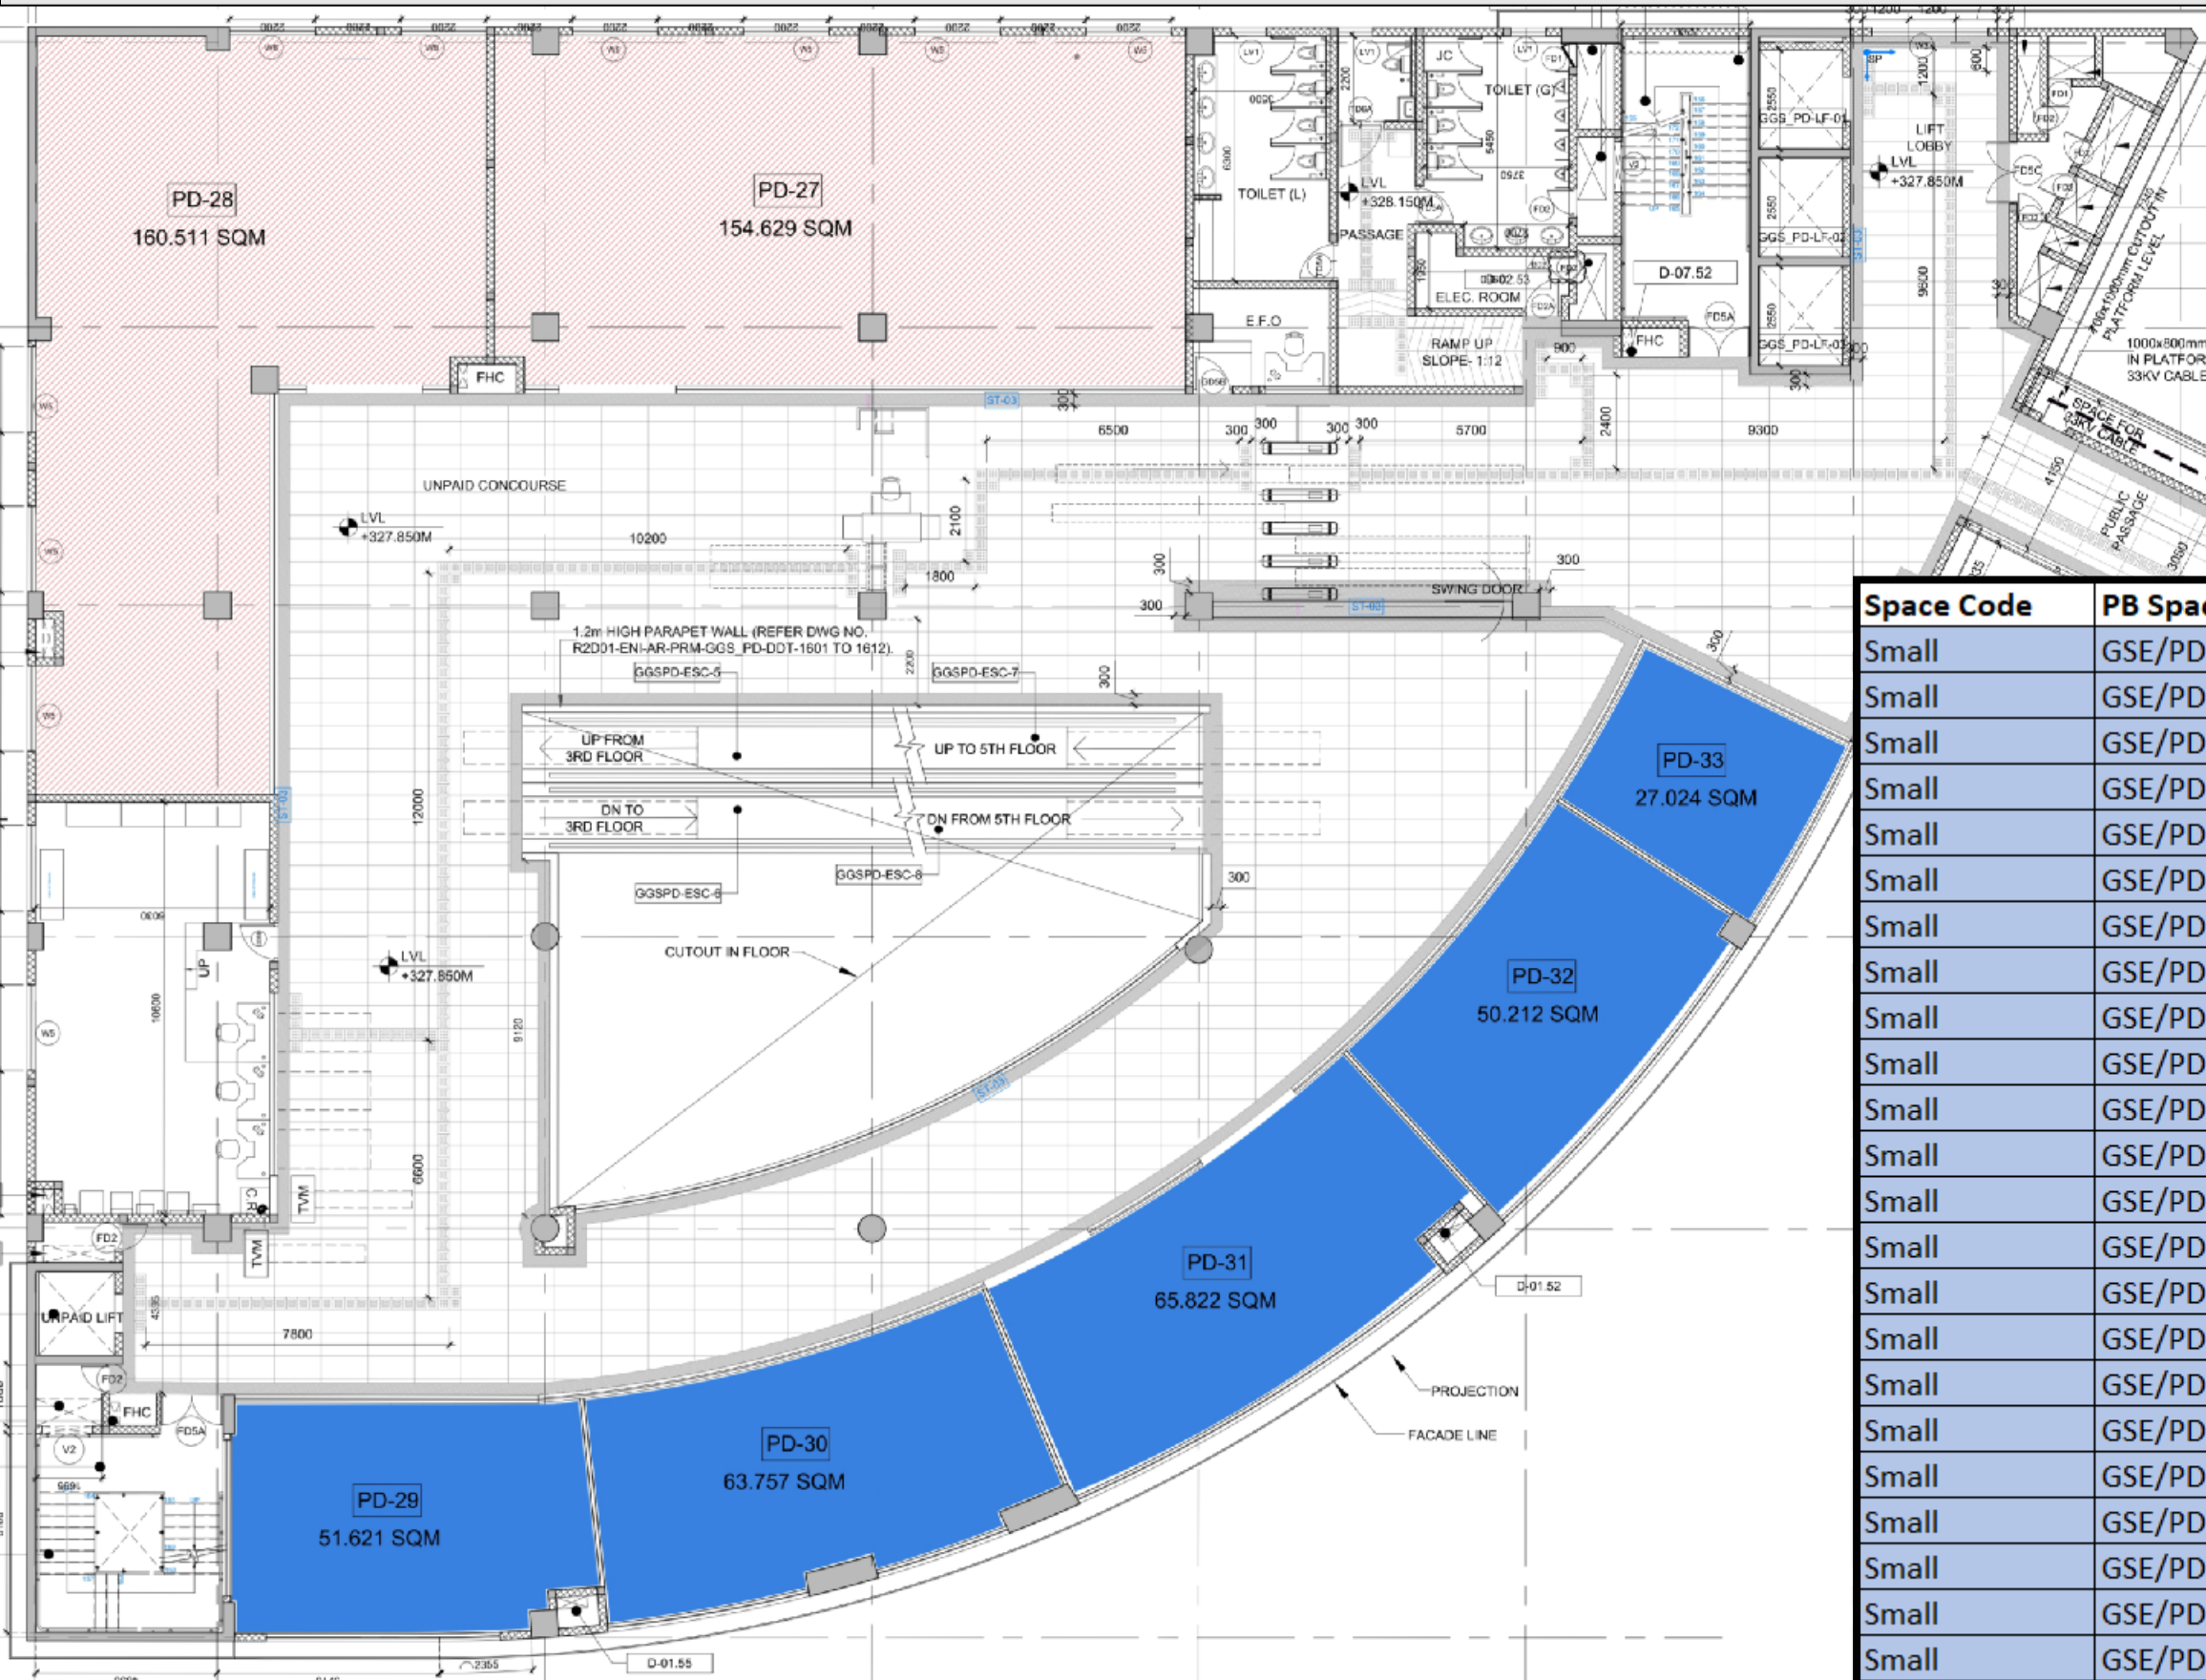

GADDIGODAM METRO STATION @ FOURTH FLOOR LEVEL

Space Code	PB Space No.	Area in Sq.m
Small	GSE/PD-05	19.72
Small	GSE/PD-06	19.98
Small	GSE/PD-07	19.75
Small	GSE/PD-08	20.42
Small	GSE/PD-09	17.97
Small	GSE/PD-10	30.73
Small	GSE/PD-11	36.97
Small	GSE/PD-13	97.22
Small	GSE/PD-15	98.05
Small	GSE/PD-16	36.97
Small	GSE/PD-18	95.73
Small	GSE/PD-19	70.31
Small	GSE/PD-21	36.97
Small	GSE/PD-23	71.61
Small	GSE/PD-24	67.56
Small	GSE/PD-25	69.81
Small	GSE/PD-29	51.62
Small	GSE/PD-30	63.76
Small	GSE/PD-31	65.82
Small	GSE/PD-32	50.21
Small	GSE/PD-33	27.02
Small	GSE/PD-34	51.62
Small	GSE/PD-35	63.36
Small	GSE/PD-36	62.96
Small	GSE/PD-37	59.84
Total Area		1305.98