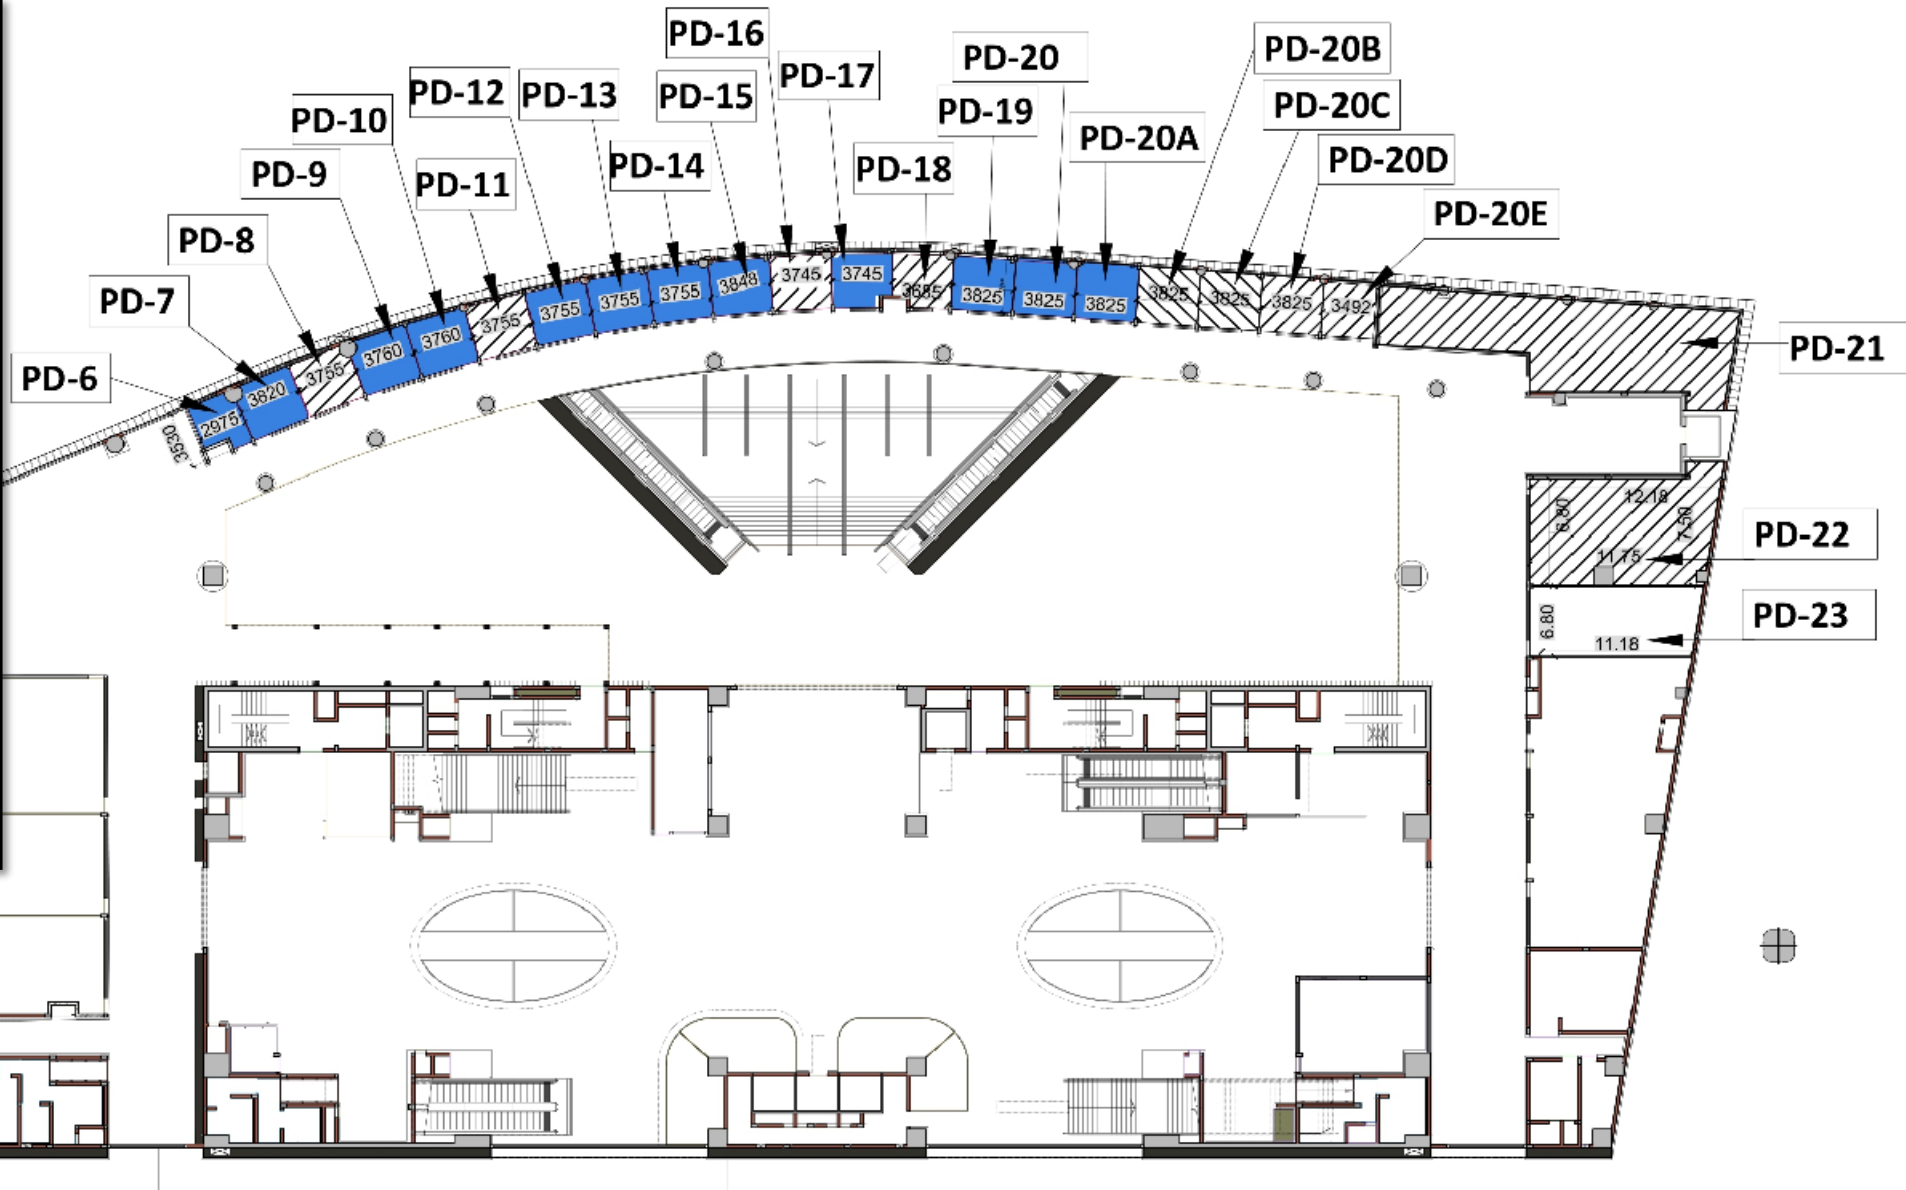

Space Code	PB Space No.	Area in Sq.m
Small	CSS/PD-01	70.5
Small	CSS/PD-04	36.57
Total Area		107.07

PLATFORM

CONGRESS NAGAR METRO STATION @ PLATFORM LEVEL

Space Code	PB Space No.	Area in Sq.m
Small	CSS/PD-01	70.5
Small	CSS/PD-04	36.57
Total Area		107.07

SITABULDI INTERCHANGE METRO STATION @ PLATFORM LEVEL (E/W)

Space Code	PB Space No.	Area in Sq.m
Small	SIT/PD-17	76.42
Total Area		76.42

ZERO-MILE FREEDOM PARK METRO STATION @ CONCOURSE LEVEL

Space Code	PB Space No.	Area in Sq.m
Small	ZOM/PD-06	8.75
Small	ZOM/PD-07	12.43
Small	ZOM/PD-09	12.7
Small	ZOM/PD-10	12.58
Small	ZOM/PD-12	12.56
Small	ZOM/PD-13	12.58
Small	ZOM/PD-14	12.56
Small	ZOM/PD-15	12.56
Small	ZOM/PD-17	12.61
Small	ZOM/PD-19	12.82
Small	ZOM/PD-20	12.82
Small	ZOM/PD-20A	13.27
Total Area		148.24

TOP VIEW

MAIN ENTRANCE OF ZEROMILE FREEDOM PARK METRO STATION

KASTURCHAND PARK METRO STATION @ CONCOURSE LEVEL

TOP VIEW

METRO STATION VIEW

Space Code	PB Space No.	Area in Sq.m
Small	KPR/PD-02	37.27
Total Area		37.27