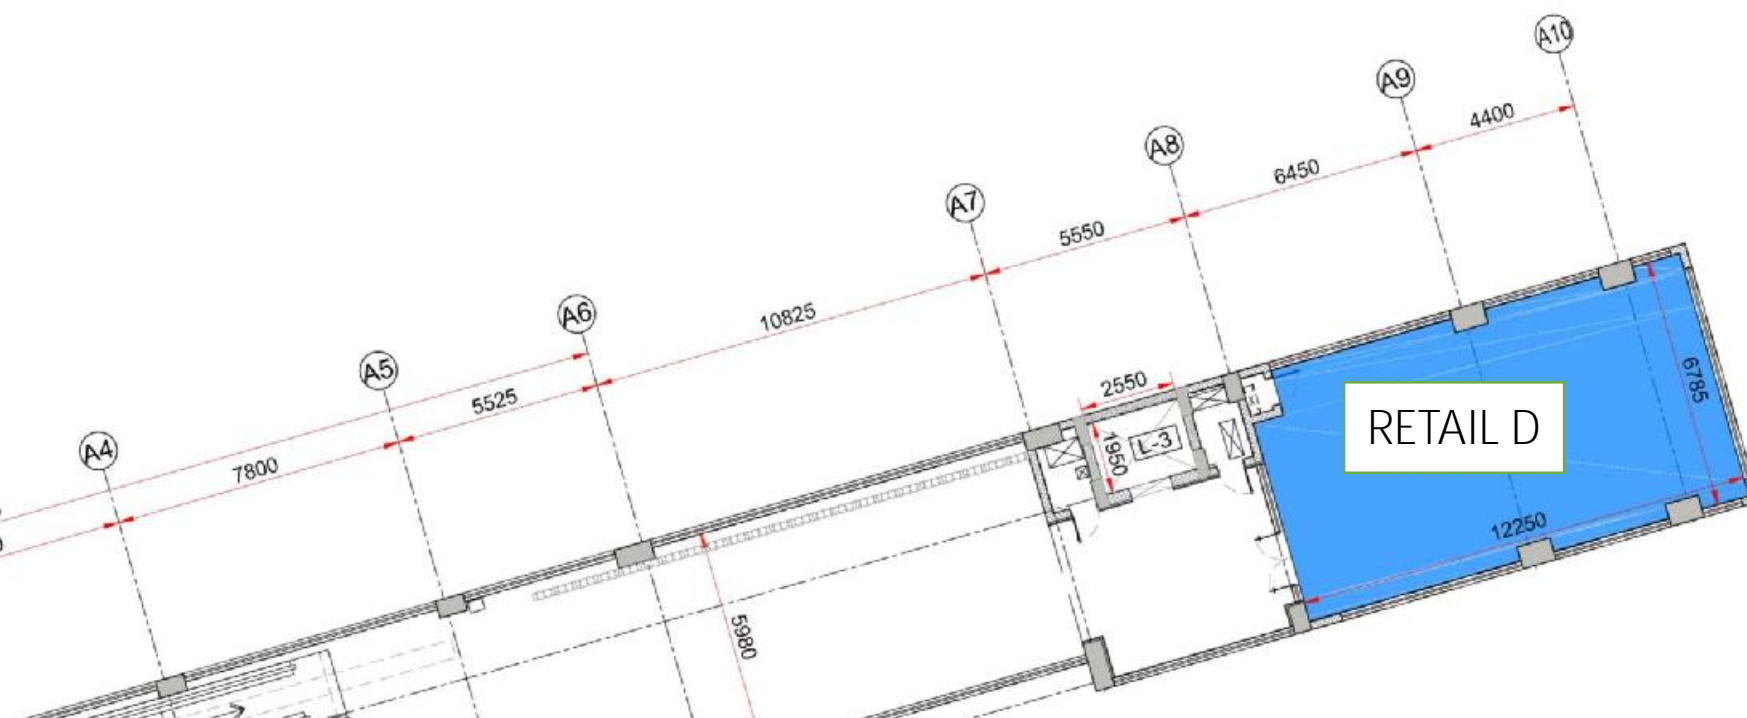

Space Code	PB Space No.	Area in Sq.m
Small	AVW/PD-04	21.9
Small	AVW/PD-05	21.6
Small	AVW/PD-06	64.05
Total Area		107.55

LAD CHOWK METRO STATION @ MEZZANINE LEVEL

FRONT VIEW

TOP VIEW

Space Code	PB Space No.	Area in Sq.m
Small	LWK/PD-02	95.56
Total Area		95.56

SHANKAR NAGAR METRO STATION @ CONCOURSE LEVEL

MAIN ENTRANCE

TOP VIEW

Space Code	PB Space No.	Area in Sq.m
Small	SRN/PD-01	81
Total Area		81

R4_DOSAR VAISYA CHOWK STATION @ CONCOURSE LEVEL

Space Code	PB Space No.	Area in Sq.m
Small	Retail A	13.98
Small	Retail C	53.824
Small	Retail D	80.69
Total Area		148.494

R4_AGRASEN CHOWK STATION @ CONCOURSE LEVEL

Space Code	PB Space No.	Area in Sq.m
Small	Retail B	19.3
Small	Retail C	20
Total Area		39.3

R4_CHITAROLI CHOWK STATION @ CONCOURSE LEVEL

Space Code	PB Space No.	Area in Sq.m
Small	Retail B	26.27
Small	Retail C	33
Small	Retail D	35
Total Area		94.27