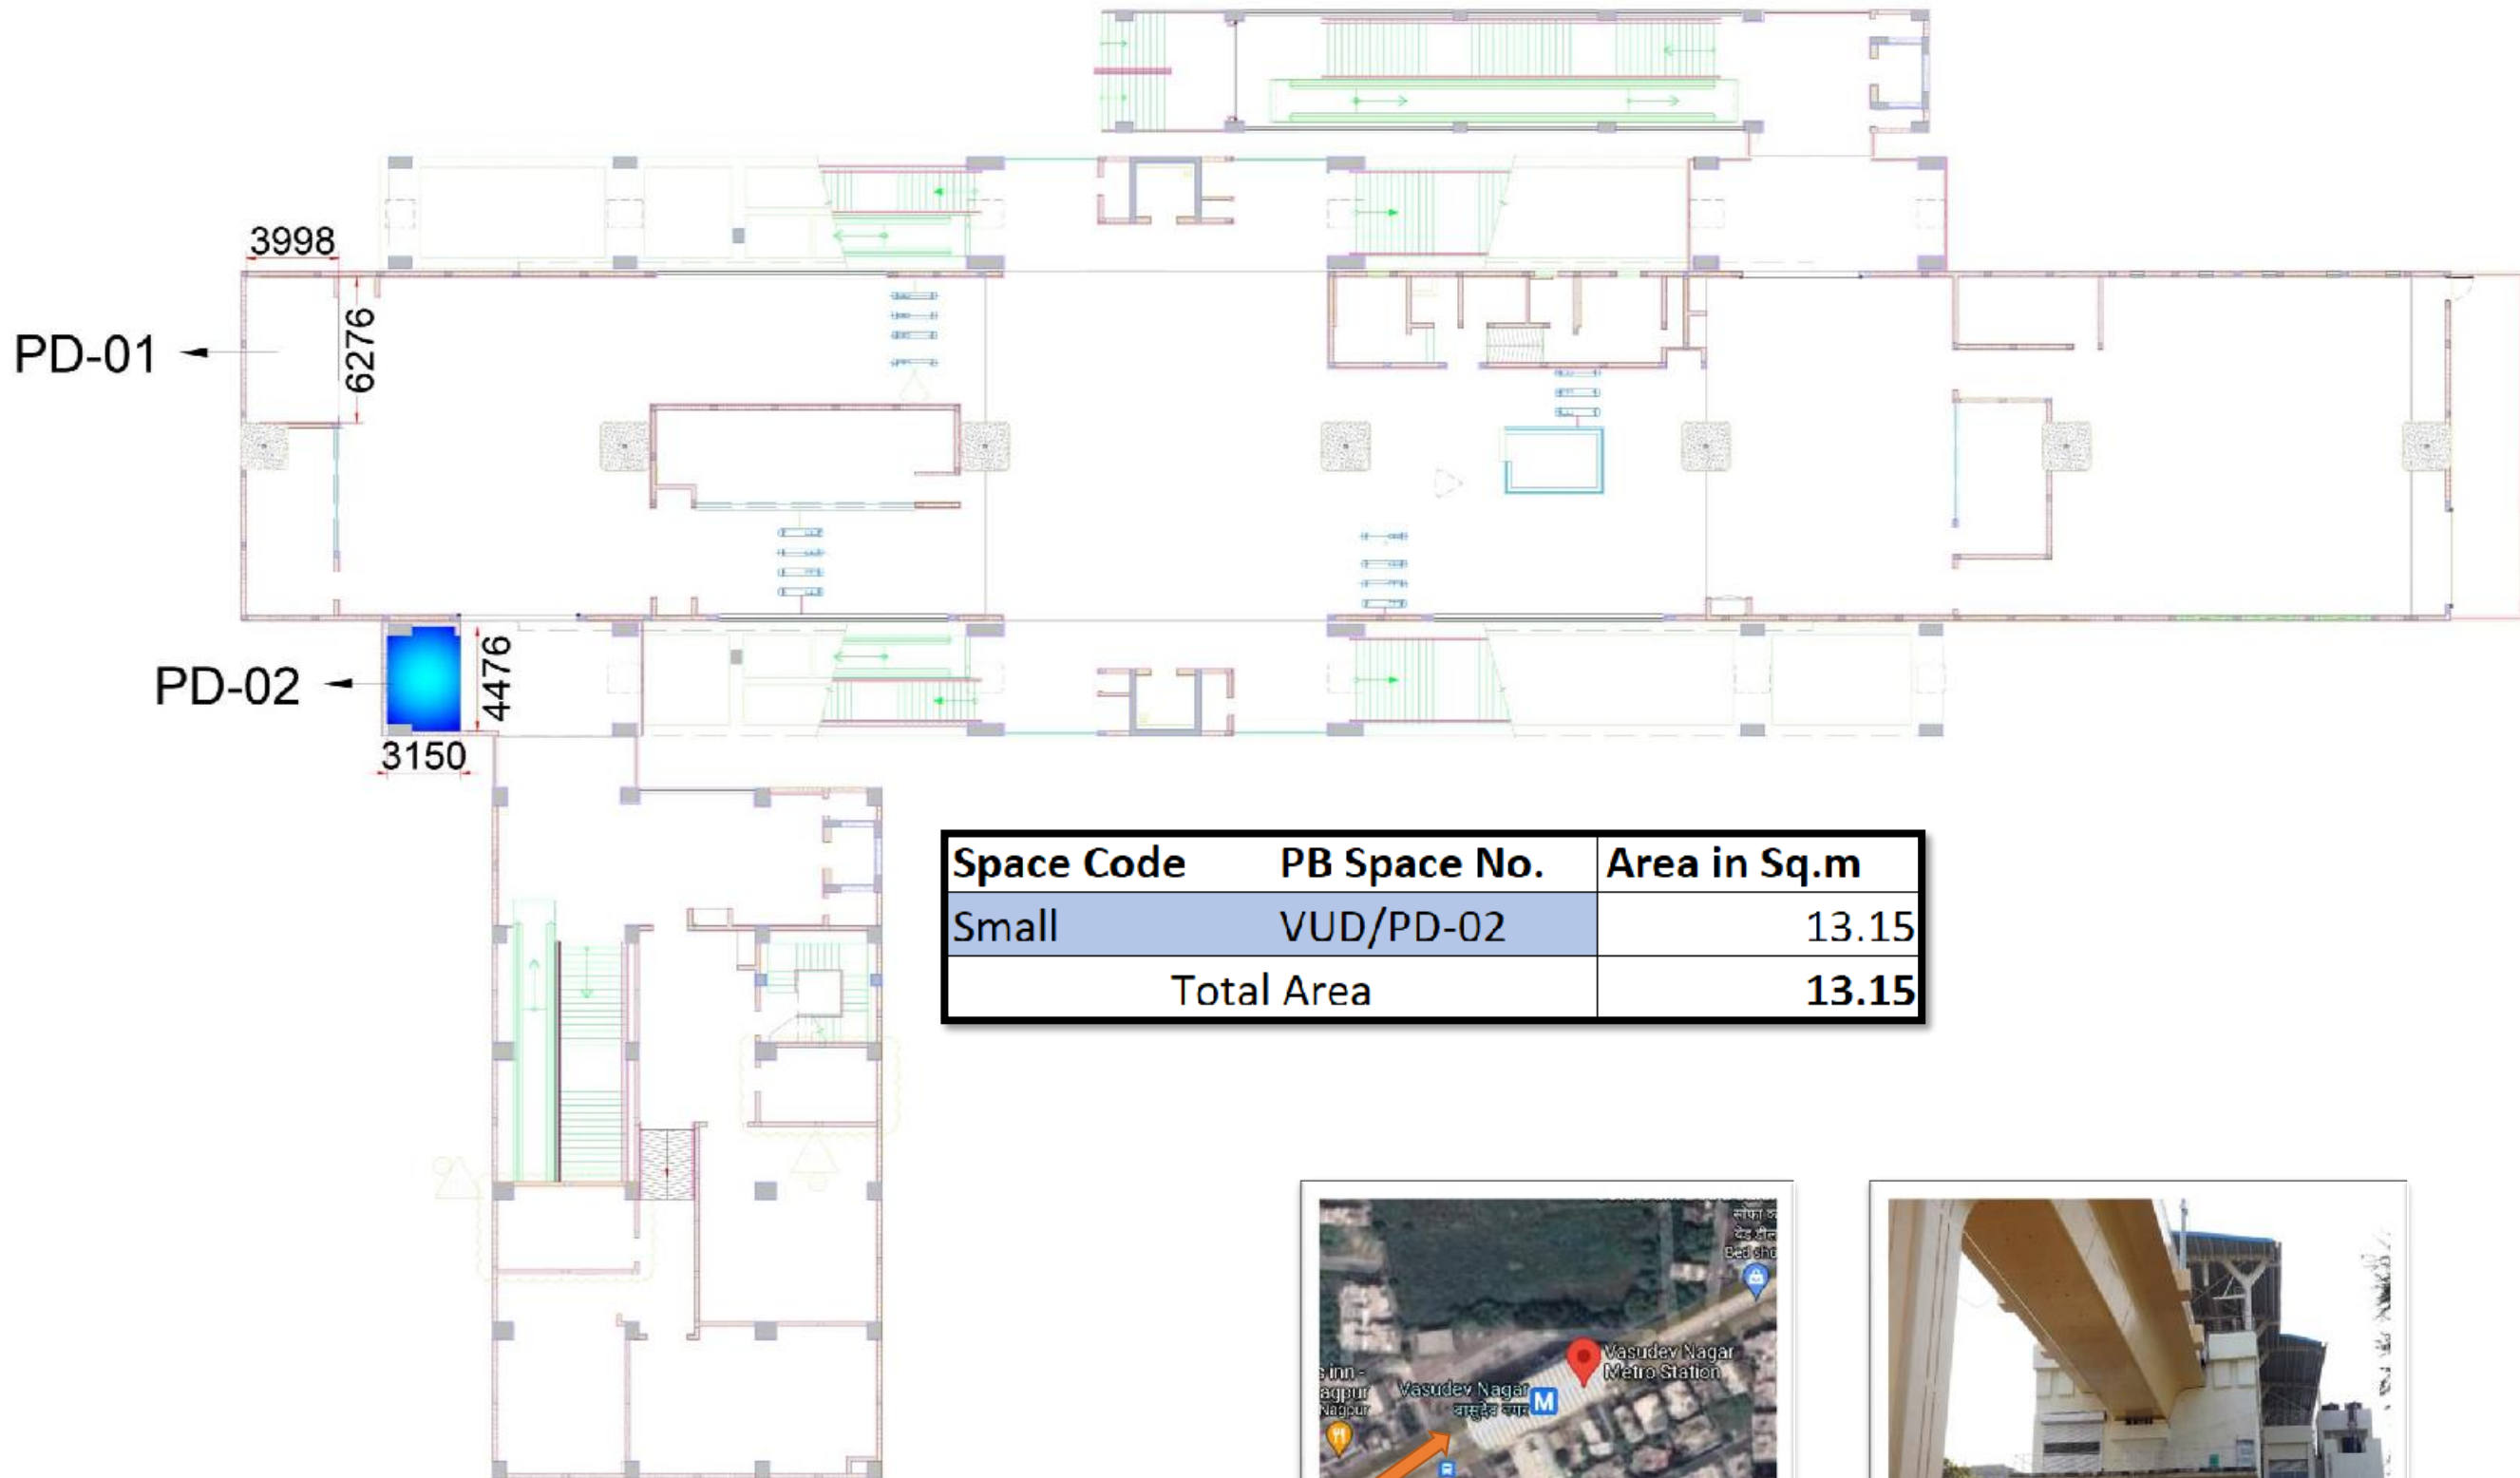

VASUDEV NAGAR METRO STATION @ CONCOURSE LEVEL

Space Code	PB Space No.	Area in Sq.m
Small	VUD/PD-02	13.15
Total Area		13.15