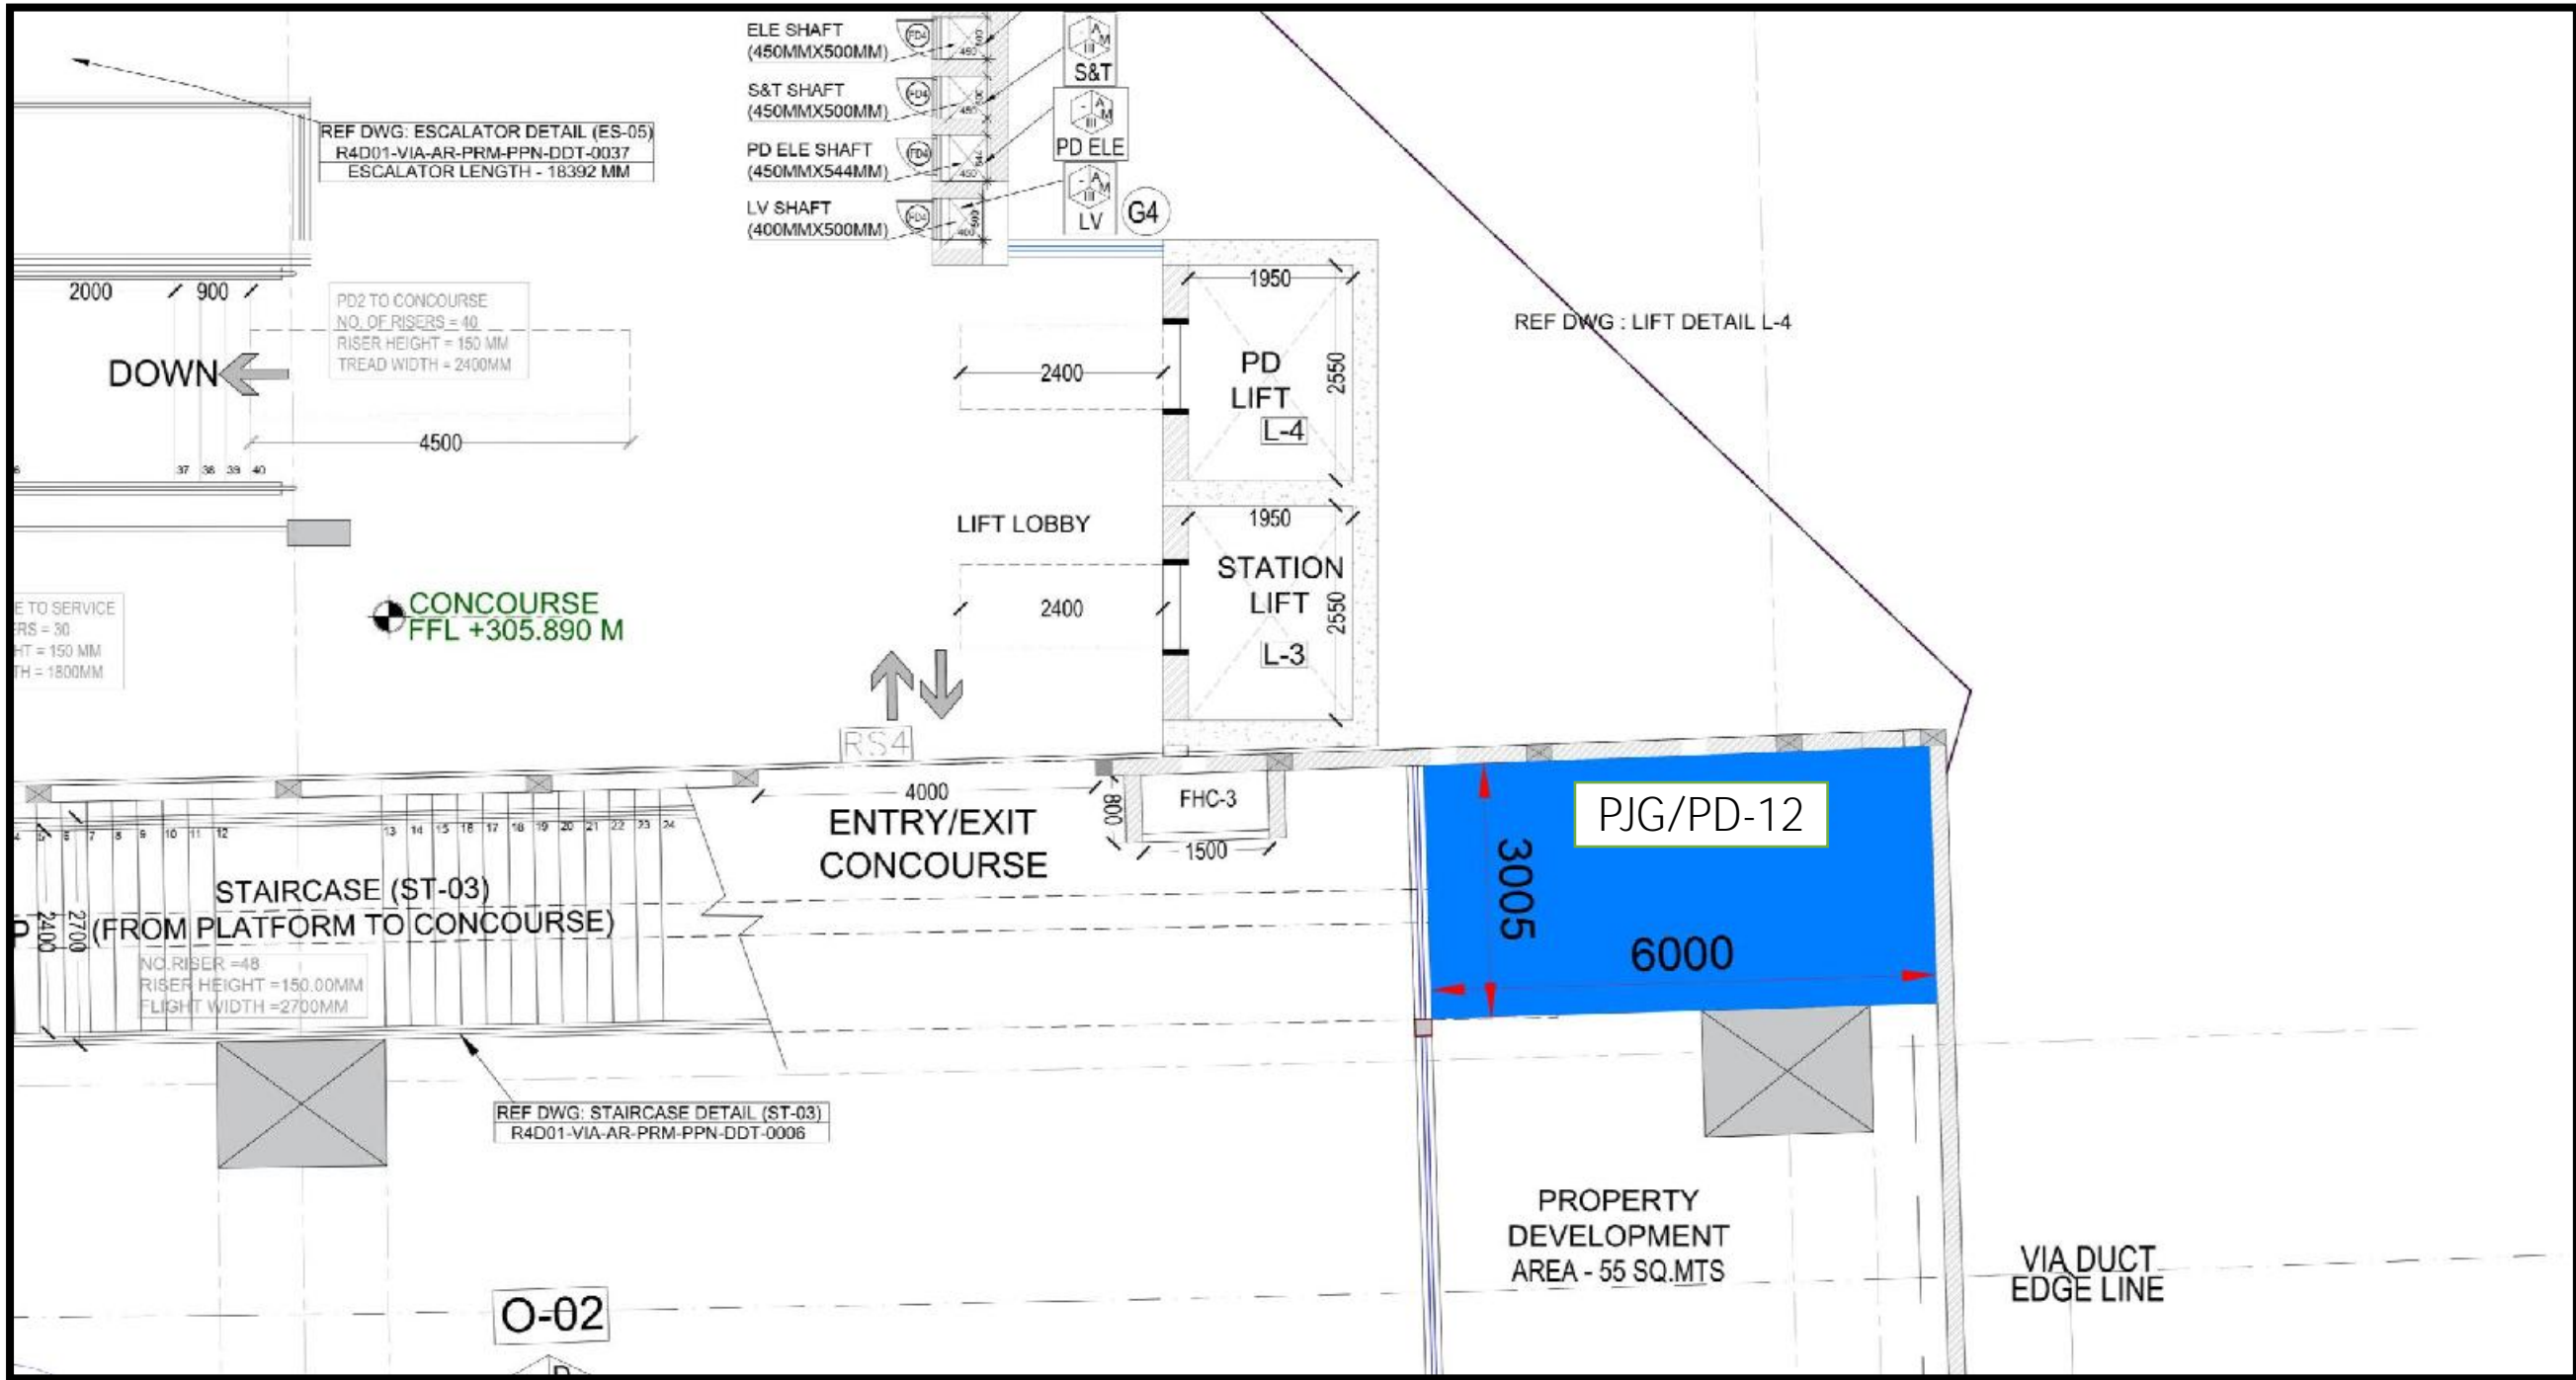

R4_PRAJAPATI NAGAR STATION @ CONCOURSE LEVEL

Space Code	PB Space No.	Area in Sq.m
Small	PJG/PD-01	96.422
Small	PJG/PD-12	18.77
Total Area		115.192