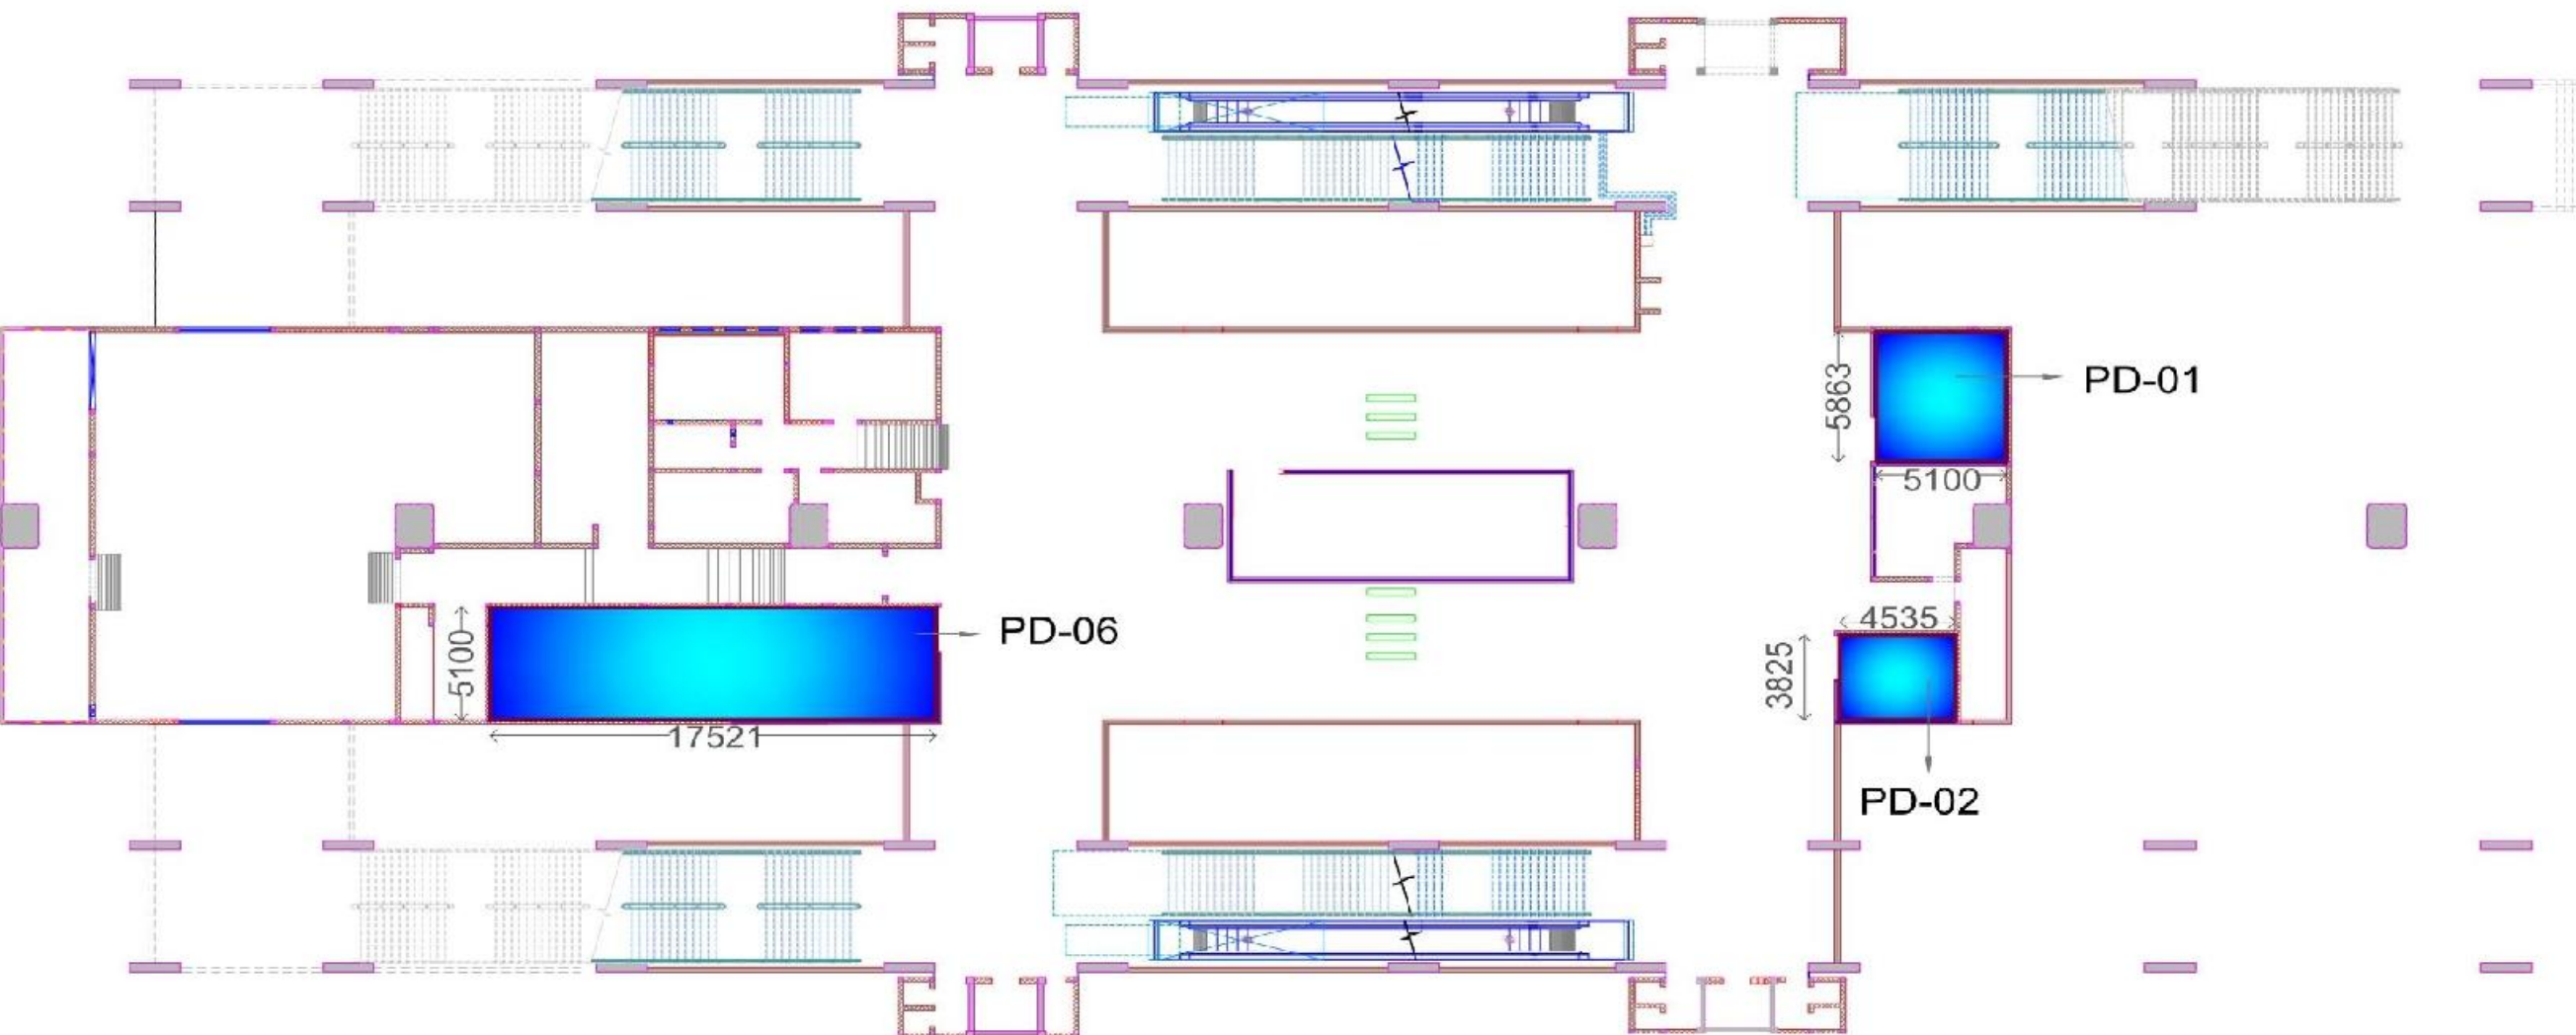

Space Code	PB Space No.	Area in Sq.m
Small	CQE/PD-06	81.93
Small	CQE/PD-12	86.57
Small	CQE/PD-14	10.45
Small	CQE/PD-15	8.6
Total Area		187.55

AJNI SQUARE METRO STATION @ CONCOURSE LEVEL

Space Code	PB Space No.	Area in Sq.m
Small	AJS/PD-02	25
Small	AJS/PD-04	22.32
Total Area		47.32

RAHATE COLONY METRO STATION @ CONCOURSE LEVEL

Space Code	PB Space No.	Area in Sq.m
Small	RHC/PD-01	29.9
Small	RHC/PD-02	17.34
Small	RHC/PD-06	89.35
Total Area		136.59

CONGRESS NAGAR METRO STATION @ CONCOURSE LEVEL

Space Code	PB Space No.	Area in Sq.m
Small	CSS/PD-01	70.5
Small	CSS/PD-04	36.57
Total Area		107.07

PLATFORM

CONGRESS NAGAR METRO STATION @ PLATFORM LEVEL

Space Code	PB Space No.	Area in Sq.m
Small	CSS/PD-01	70.5
Small	CSS/PD-04	36.57
Total Area		107.07

SITABULDI INTERCHANGE METRO STATION @ PLATFORM LEVEL (E/W)

Space Code	PB Space No.	Area in Sq.m
Small	SIT/PD-17	76.42
Total Area		76.42

ZERO-MILE FREEDOM PARK METRO STATION @ CONCOURSE LEVEL

Space Code	PB Space No.	Area in Sq.m
Small	ZOM/PD-06	8.75
Small	ZOM/PD-07	12.43
Small	ZOM/PD-09	12.7
Small	ZOM/PD-10	12.58
Small	ZOM/PD-12	12.56
Small	ZOM/PD-13	12.58
Small	ZOM/PD-14	12.56
Small	ZOM/PD-15	12.56
Small	ZOM/PD-17	12.61
Small	ZOM/PD-19	12.82
Small	ZOM/PD-20	12.82
Small	ZOM/PD-20A	13.27
Total Area		148.24