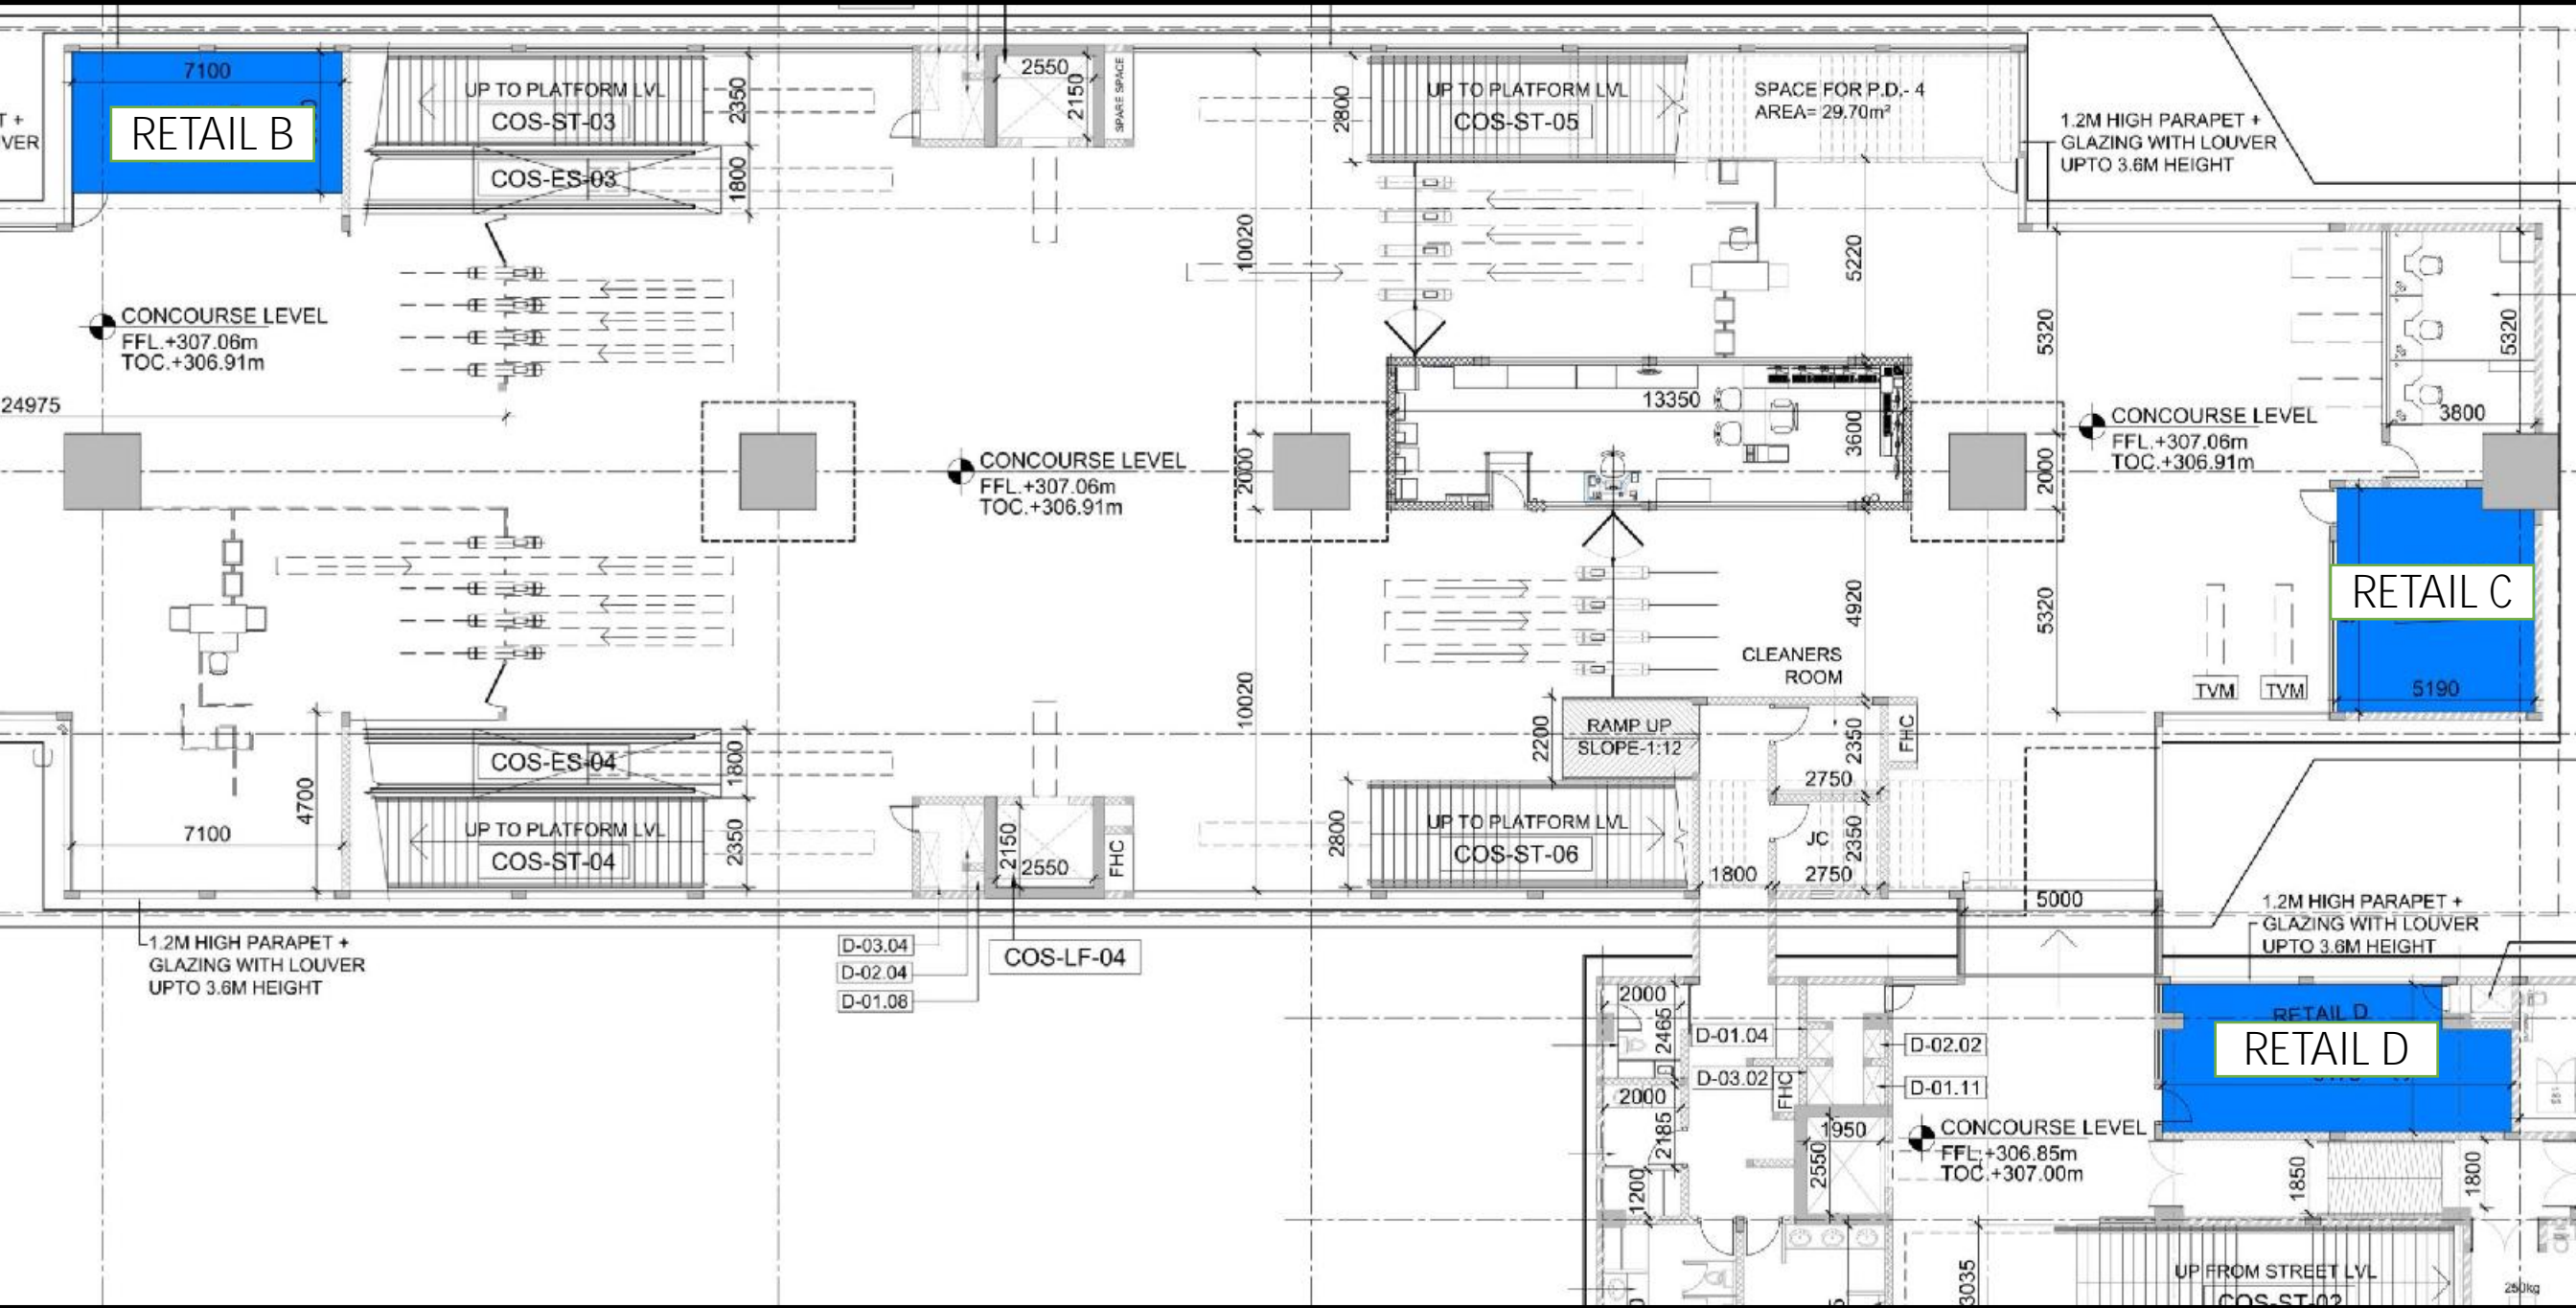

SHANKAR NAGAR METRO STATION @ CONCOURSE LEVEL

MAIN ENTRANCE

TOP VIEW

Space Code	PB Space No.	Area in Sq.m
Small	SRN/PD-01	81
Total Area		81

R4_DOSAR VAISYA CHOWK STATION @ CONCOURSE LEVEL

Space Code	PB Space No.	Area in Sq.m
Small	Retail A	13.98
Small	Retail C	53.824
Small	Retail D	80.69
Total Area		148.494

R4_AGRASEN CHOWK STATION @ CONCOURSE LEVEL

Space Code	PB Space No.	Area in Sq.m
Small	Retail B	19.3
Small	Retail C	20
Total Area		39.3

R4_CHITAROLI CHOWK STATION @ CONCOURSE LEVEL

Space Code	PB Space No.	Area in Sq.m
Small	Retail B	26.27
Small	Retail C	33
Small	Retail D	35
Total Area		94.27