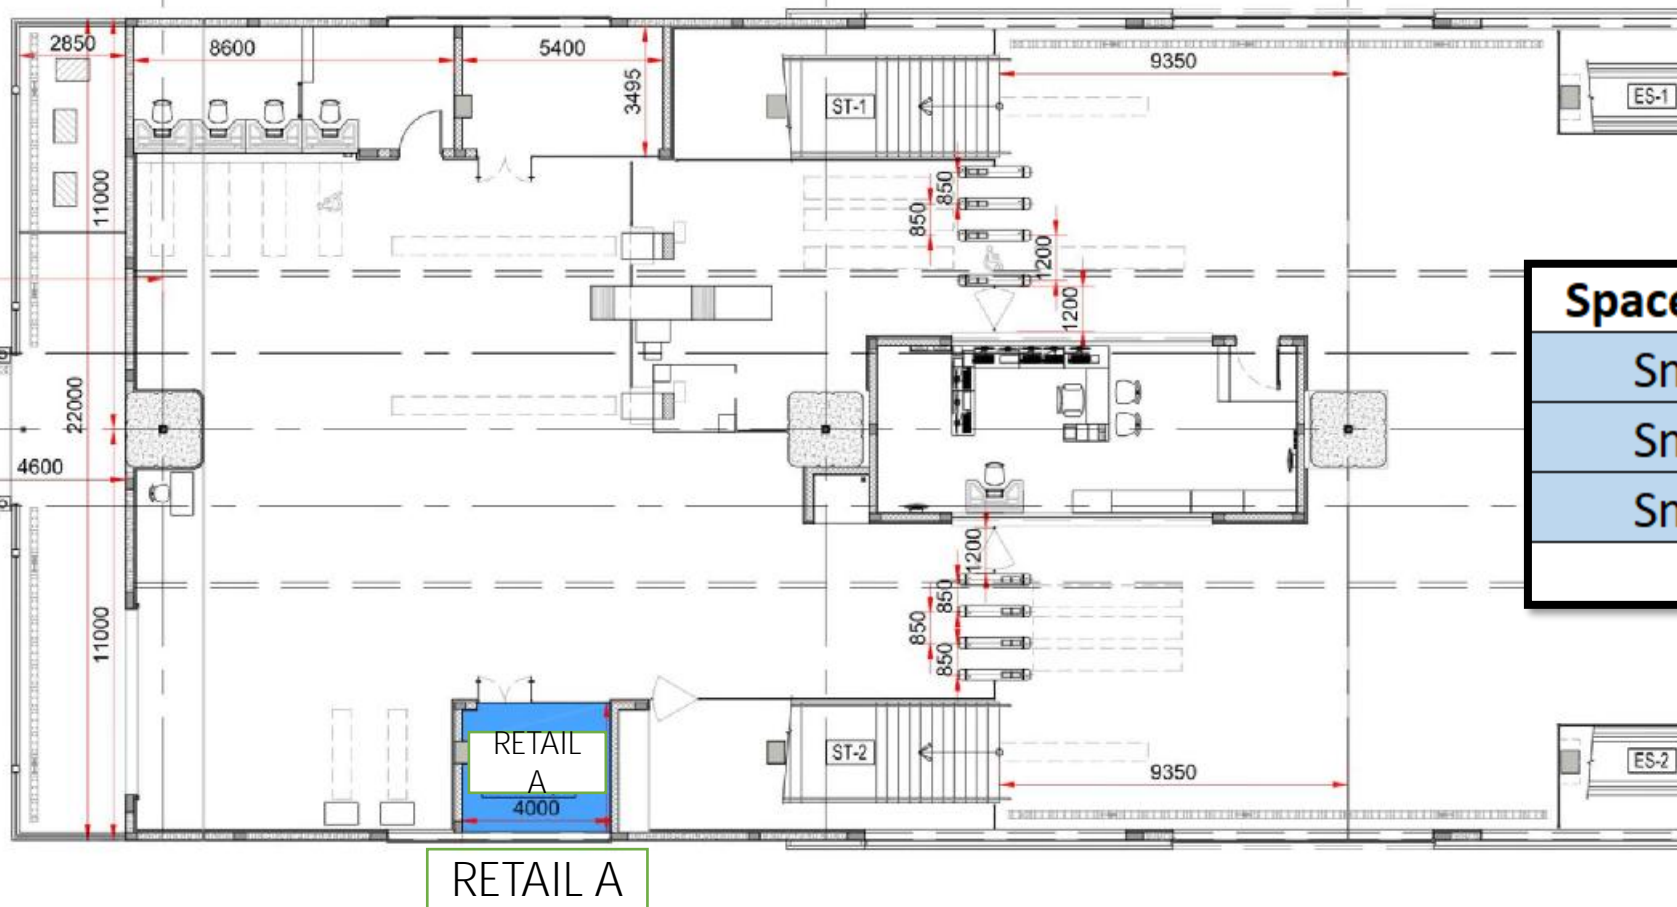

Space Code	PB Space No.	Area in Sq.m
Small	AVW/PD-04	21.9
Small	AVW/PD-05	21.6
Small	AVW/PD-06	64.05
Total Area		107.55

LAD CHOWK METRO STATION @ MEZZANINE LEVEL

FRONT VIEW

TOP VIEW

Space Code	PB Space No.	Area in Sq.m
Small	LWK/PD-02	95.56
Total Area		95.56

SHANKAR NAGAR METRO STATION @ CONCOURSE LEVEL

MAIN ENTRANCE

TOP VIEW

Space Code	PB Space No.	Area in Sq.m
Small	SRN/PD-01	81
Total Area		81

R4_DOSAR VAISYA CHOWK STATION @ CONCOURSE LEVEL

Space Code	PB Space No.	Area in Sq.m
Small	Retail A	13.98
Small	Retail C	53.824
Small	Retail D	80.69
Total Area		148.494

R4_AGRASEN CHOWK STATION @ CONCOURSE LEVEL

Space Code	PB Space No.	Area in Sq.m
Small	Retail B	19.3
Small	Retail C	20
Total Area		39.3

R4_CHITAROLI CHOWK STATION @ CONCOURSE LEVEL

Space Code	PB Space No.	Area in Sq.m
Small	Retail B	26.27
Small	Retail C	33
Small	Retail D	35
Total Area		94.27

R4_TELEPHONE EXCHANGE STATION @ CONCOURSE LEVEL

Space Code	PB Space No.	Area in Sq.m
Small	Retail A	35.9
Small	Retail B	27.212
Total Area		63.112

R4_AMBEDKAR CHOWK STATION @ CONCOURSE LEVEL

Space Code	PB Space No.	Area in Sq.m
Small	AKC/PDC1	45.56
Total Area		45.56