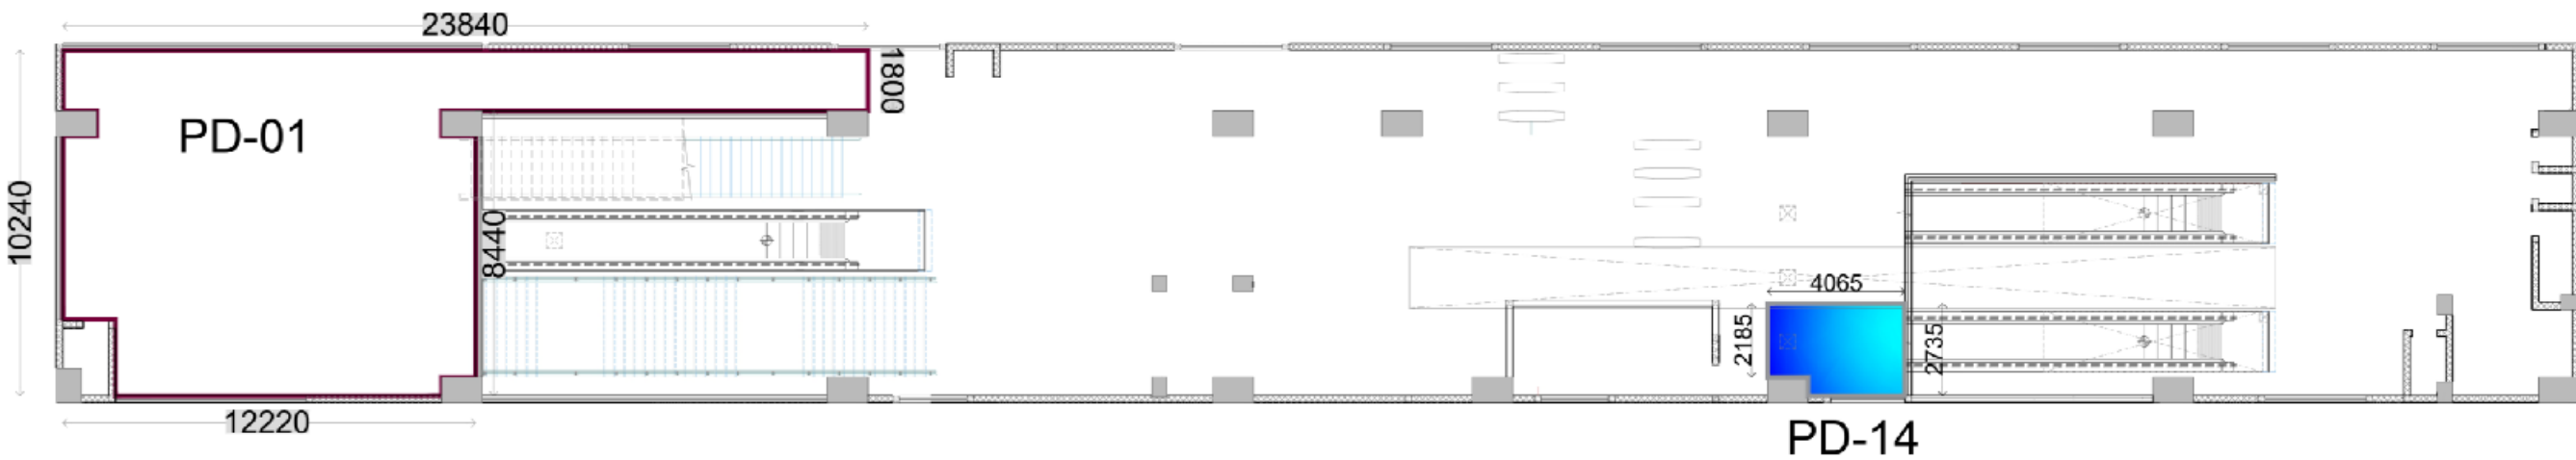

AIRPORT METRO STATION @ CONCOURSE LEVEL

MAIN ENTRANCE OF AIRPORT METRO STATION

TOP VIEW

Space Code	PB Space No.	Area in Sq.m
Small	NAO/PD-08	65.68
Small	NAO/PD-09	80.2
Small	NAO/PD-11	36.64
Total Area		182.52

CHHATRAPATI SQUARE METRO STATION @ CONCOURSE LEVEL-01

Space Code	PB Space No.	Area in Sq.m
Small	CQE/PD-06	81.93
Small	CQE/PD-12	86.57
Small	CQE/PD-14	10.45
Small	CQE/PD-15	8.6
Total Area		187.55

CHHATRAPATI SQUARE METRO STATION @ CONCOURSE LEVEL-03