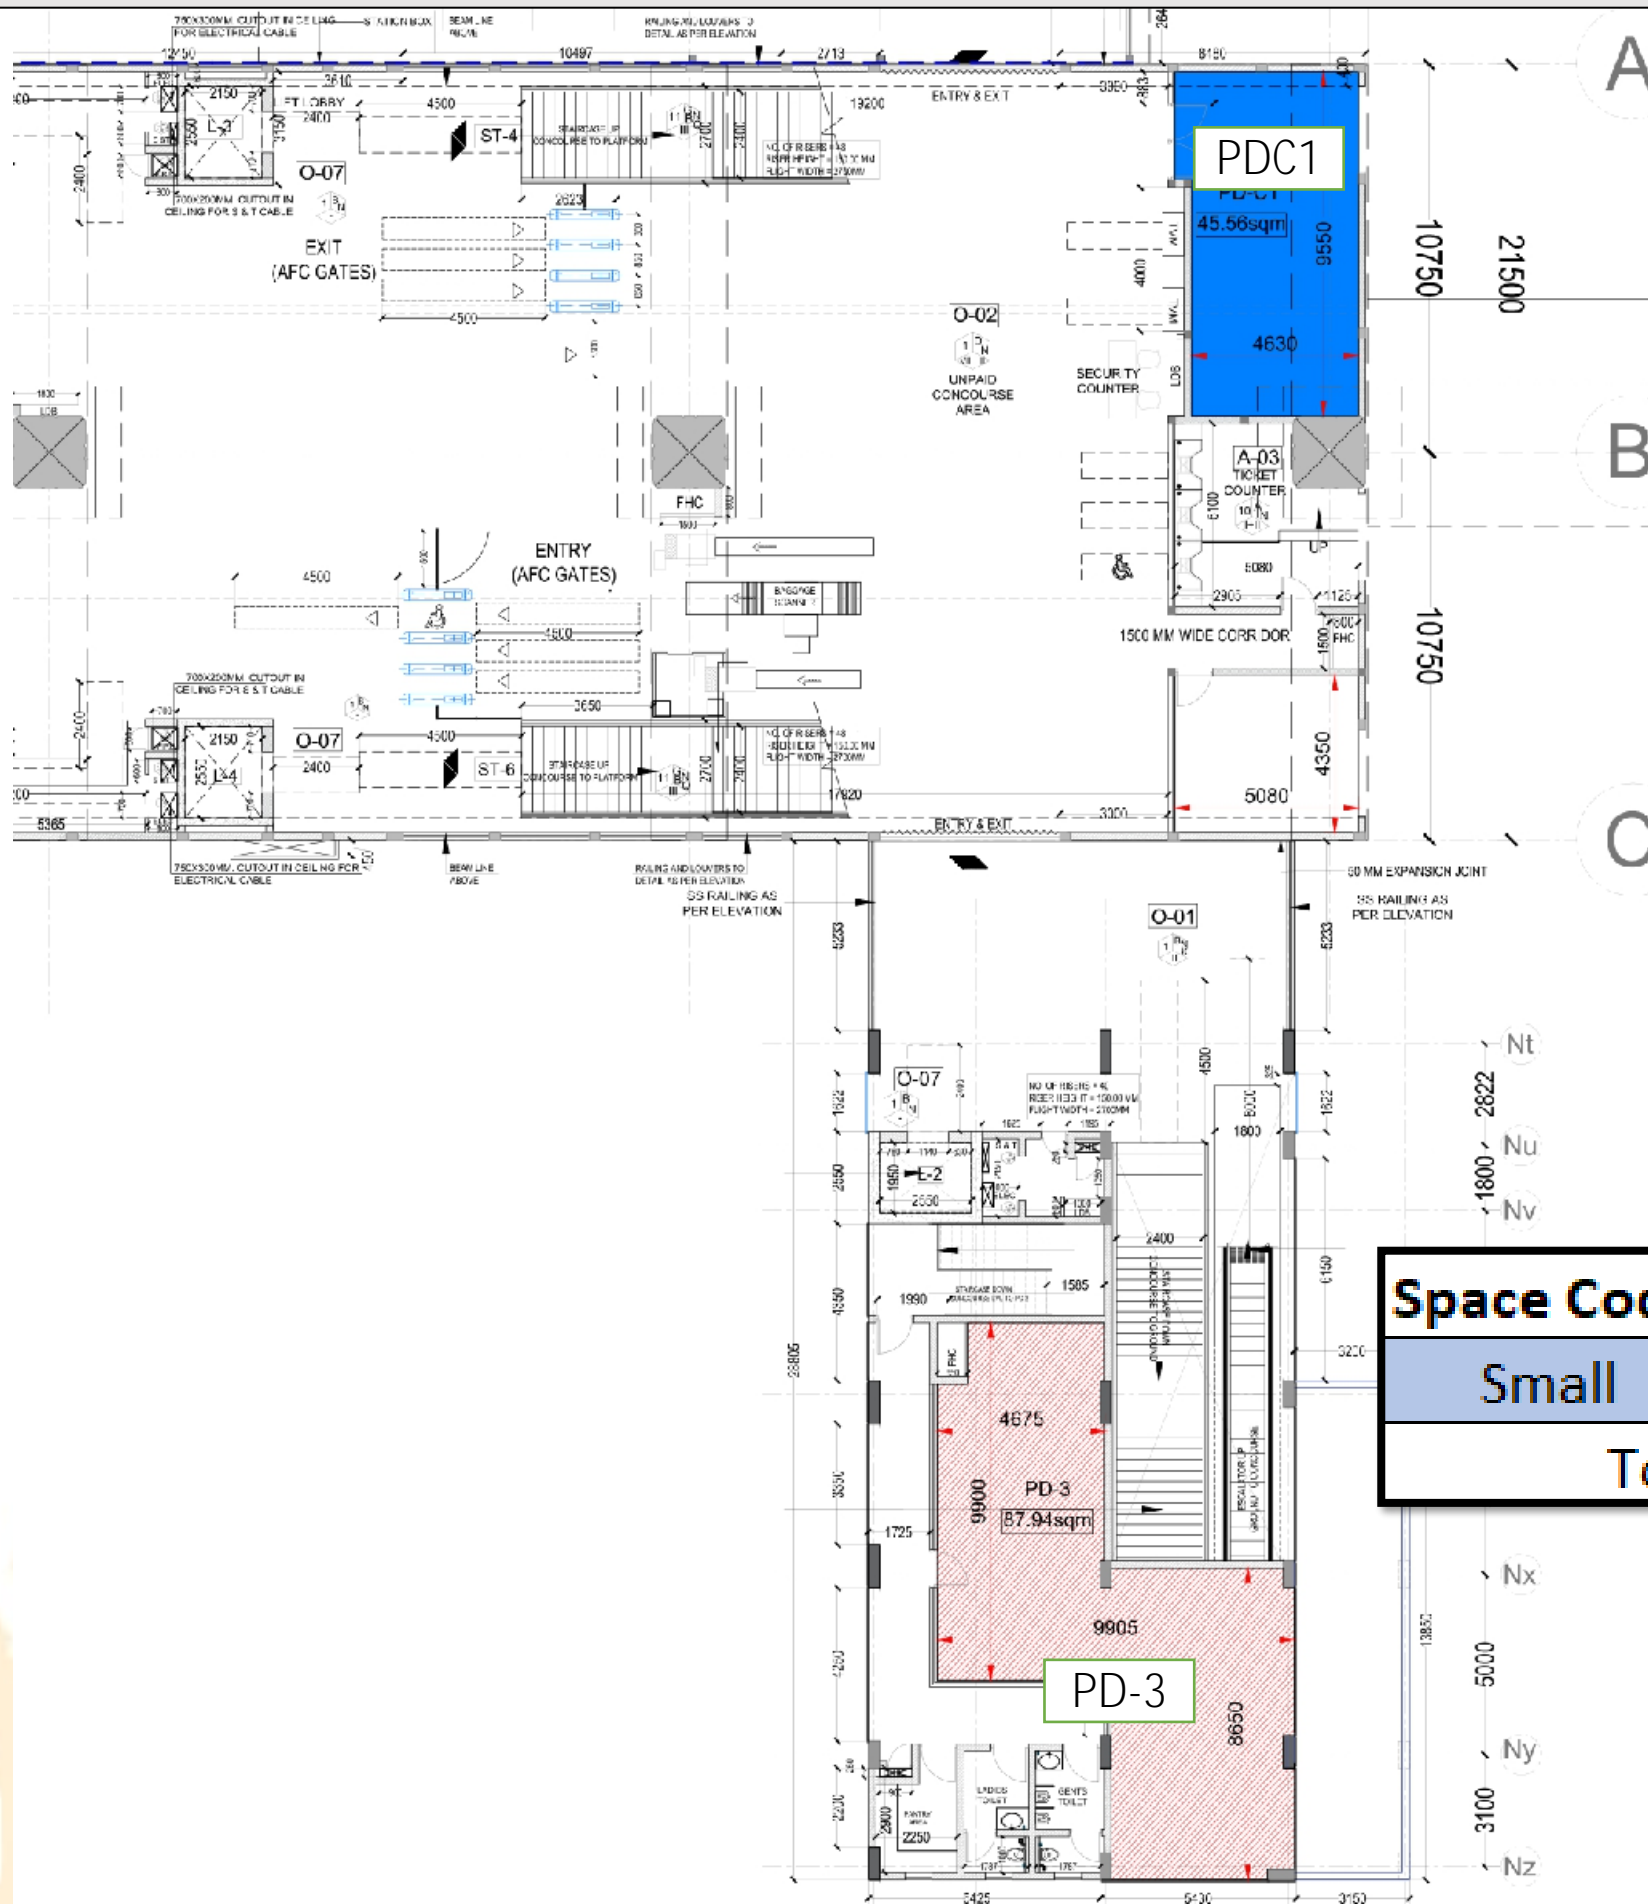

R4_AGRASEN CHOWK STATION @ CONCOURSE LEVEL

Space Code	PB Space No.	Area in Sq.m
Small	Retail B	19.3
Small	Retail C	20
Total Area		39.3

R4_CHITAROLI CHOWK STATION @ CONCOURSE LEVEL

Space Code	PB Space No.	Area in Sq.m
Small	Retail B	26.27
Small	Retail C	33
Small	Retail D	35
Total Area		94.27

R4_TELEPHONE EXCHANGE STATION @ CONCOURSE LEVEL

Space Code	PB Space No.	Area in Sq.m
Small	Retail A	35.9
Small	Retail B	27.212
Total Area		63.112

R4_AMBEDKAR CHOWK STATION @ CONCOURSE LEVEL

Space Code	PB Space No.	Area in Sq.m
Small	AKC/PDC1	45.56
Total Area		45.56