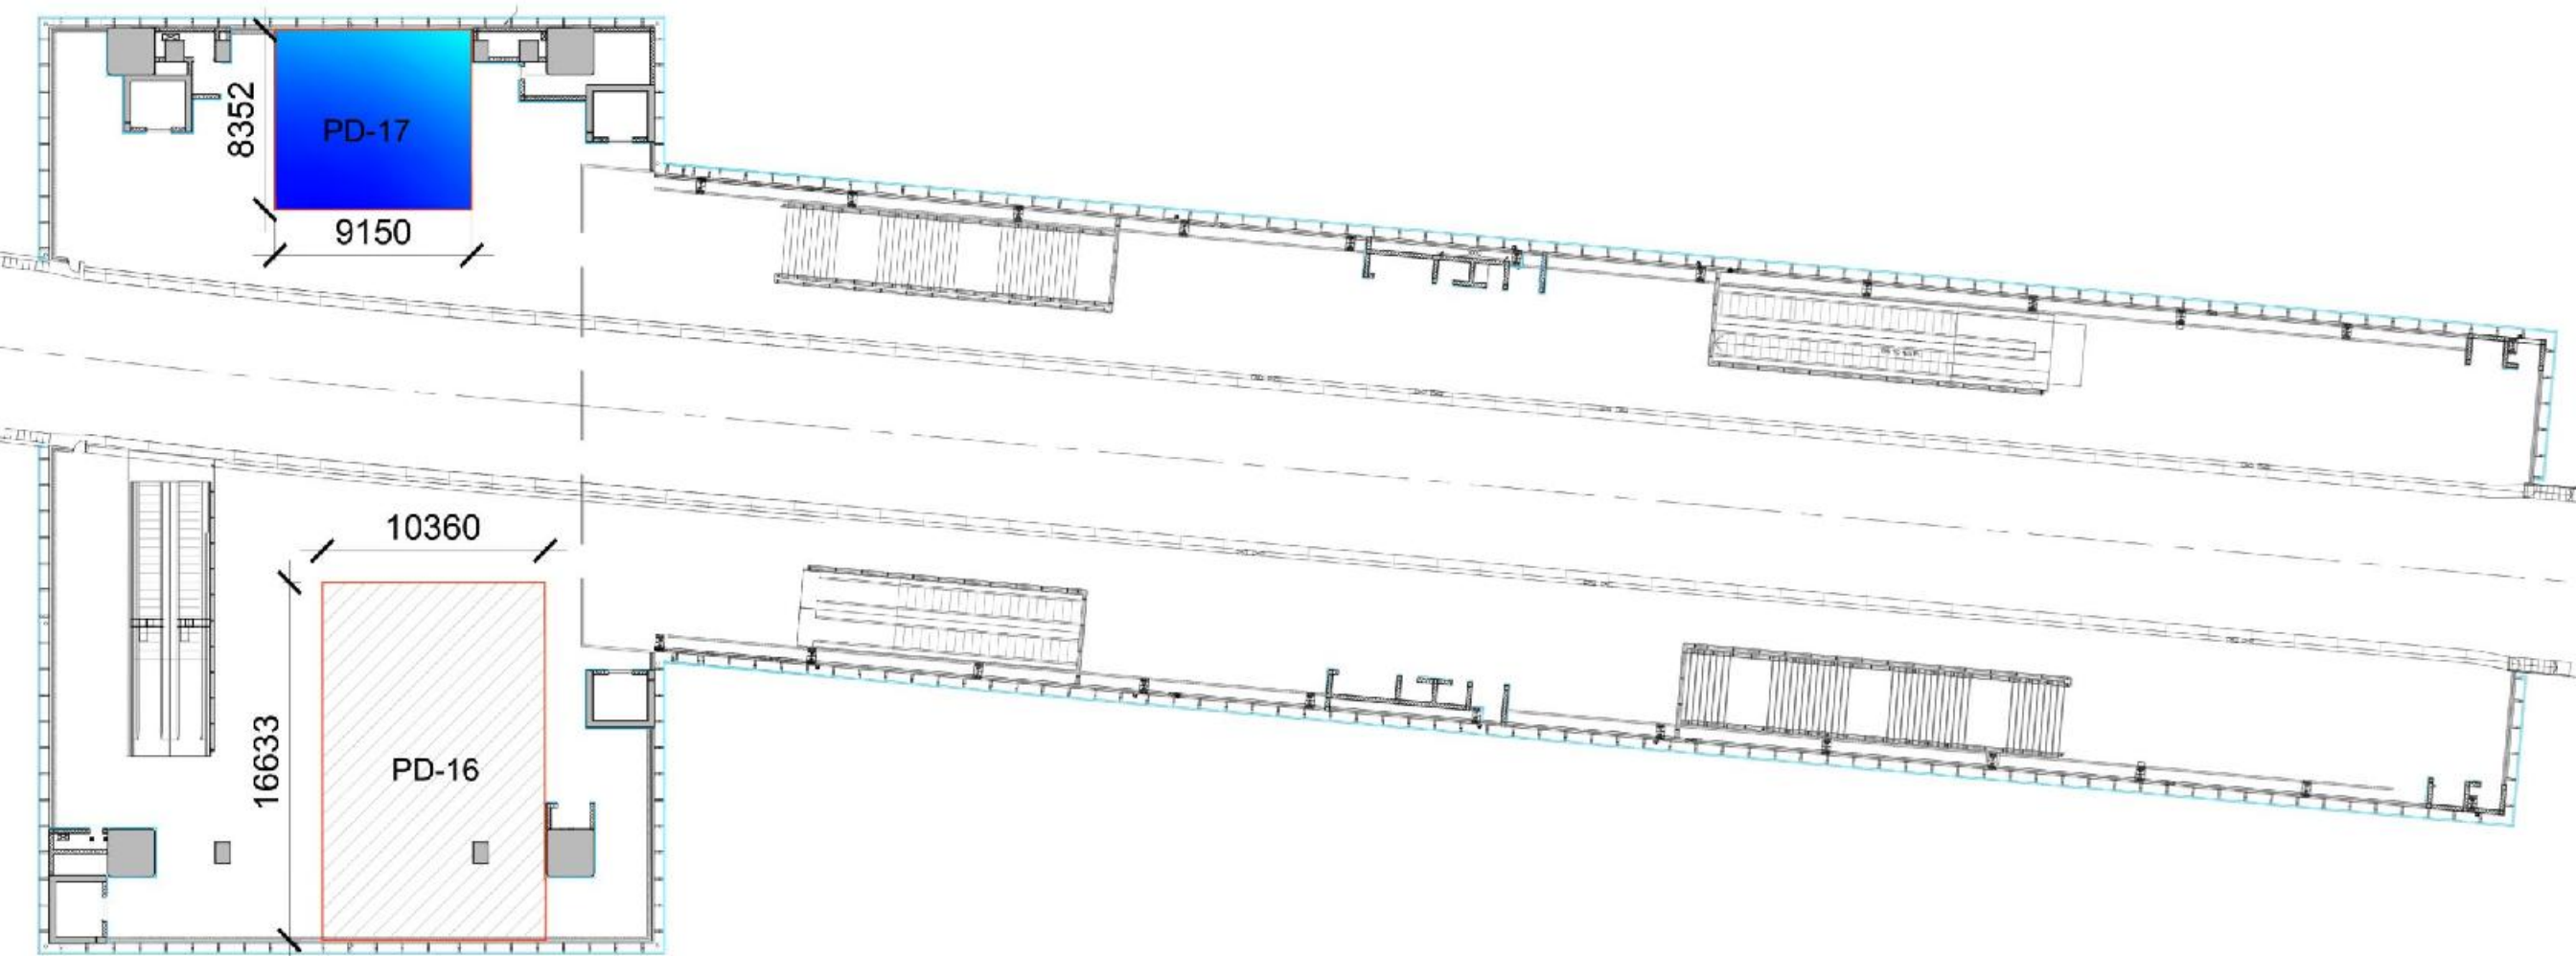

Space Code	PB Space No.	Area in Sq.m
Small	CSS/PD-01	70.5
Small	CSS/PD-04	36.57
Total Area		107.07

PLATFORM

CONGRESS NAGAR METRO STATION @ PLATFORM LEVEL

Space Code	PB Space No.	Area in Sq.m
Small	CSS/PD-01	70.5
Small	CSS/PD-04	36.57
Total Area		107.07

SITABULDI INTERCHANGE METRO STATION @ PLATFORM LEVEL (E/W)

Space Code	PB Space No.	Area in Sq.m
Small	SIT/PD-17	76.42
Total Area		76.42

ZERO-MILE FREEDOM PARK METRO STATION @ CONCOURSE LEVEL

Space Code	PB Space No.	Area in Sq.m
Small	ZOM/PD-06	8.75
Small	ZOM/PD-07	12.43
Small	ZOM/PD-09	12.7
Small	ZOM/PD-10	12.58
Small	ZOM/PD-12	12.56
Small	ZOM/PD-13	12.58
Small	ZOM/PD-14	12.56
Small	ZOM/PD-15	12.56
Small	ZOM/PD-17	12.61
Small	ZOM/PD-19	12.82
Small	ZOM/PD-20	12.82
Small	ZOM/PD-20A	13.27
Total Area		148.24

TOP VIEW

MAIN ENTRANCE OF ZEROMILE FREEDOM PARK METRO STATION

KASTURCHAND PARK METRO STATION @ CONCOURSE LEVEL

TOP VIEW

METRO STATION VIEW

Space Code	PB Space No.	Area in Sq.m
Small	KPR/PD-02	37.27
Total Area		37.27