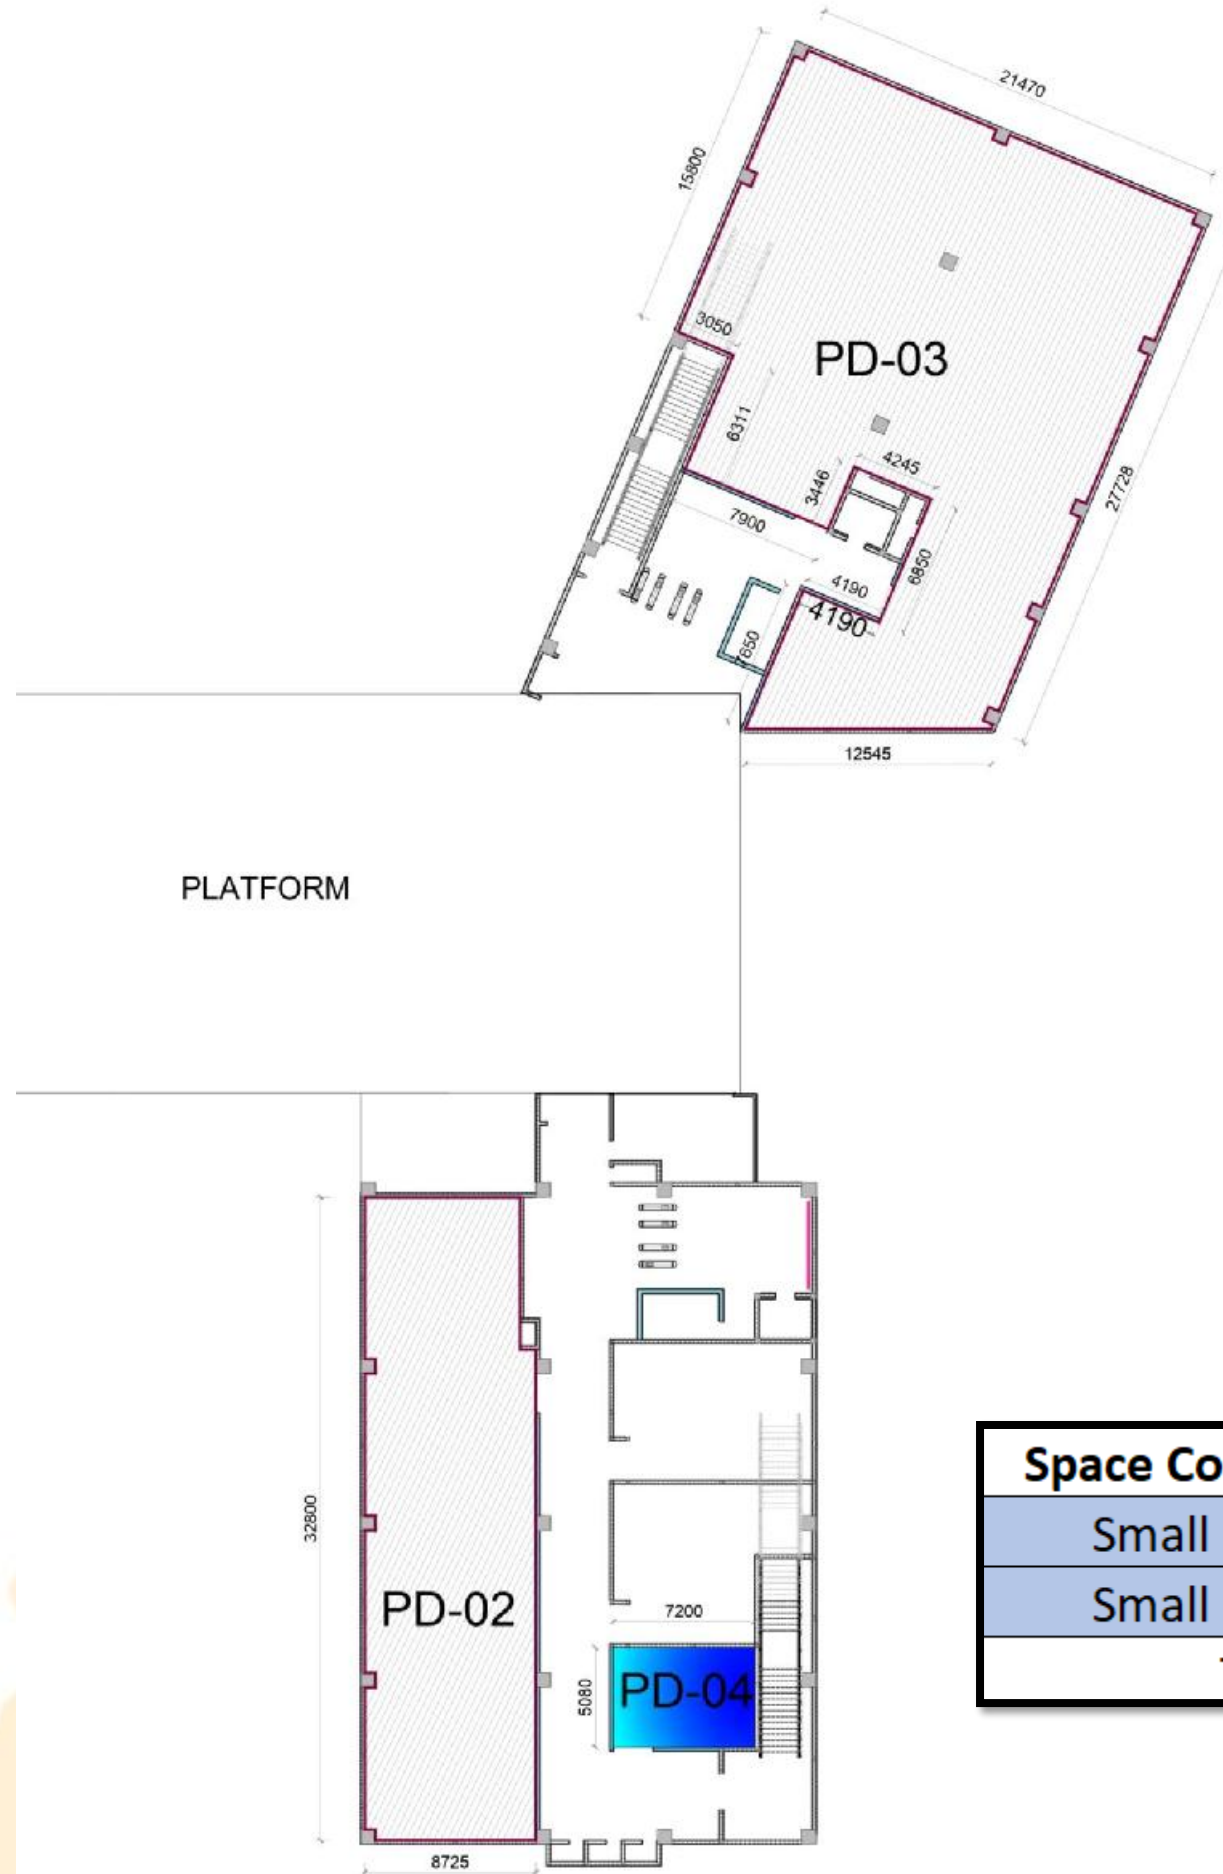

RAHATE COLONY METRO STATION @ CONCOURSE LEVEL

Space Code	PB Space No.	Area in Sq.m
Small	RHC/PD-01	29.9
Small	RHC/PD-02	17.34
Small	RHC/PD-06	89.35
Total Area		136.59

CONGRESS NAGAR METRO STATION @ CONCOURSE LEVEL

Space Code	PB Space No.	Area in Sq.m
Small	CSS/PD-01	70.5
Small	CSS/PD-04	36.57
Total Area		107.07

PLATFORM

CONGRESS NAGAR METRO STATION @ PLATFORM LEVEL

Space Code	PB Space No.	Area in Sq.m
Small	CSS/PD-01	70.5
Small	CSS/PD-04	36.57
Total Area		107.07

SITABULDI INTERCHANGE METRO STATION @ PLATFORM LEVEL (E/W)

Space Code	PB Space No.	Area in Sq.m
Small	SIT/PD-17	76.42
Total Area		76.42

ZERO-MILE FREEDOM PARK METRO STATION @ CONCOURSE LEVEL

Space Code	PB Space No.	Area in Sq.m
Small	ZOM/PD-06	8.75
Small	ZOM/PD-07	12.43
Small	ZOM/PD-09	12.7
Small	ZOM/PD-10	12.58
Small	ZOM/PD-12	12.56
Small	ZOM/PD-13	12.58
Small	ZOM/PD-14	12.56
Small	ZOM/PD-15	12.56
Small	ZOM/PD-17	12.61
Small	ZOM/PD-19	12.82
Small	ZOM/PD-20	12.82
Small	ZOM/PD-20A	13.27
Total Area		148.24

TOP VIEW

MAIN ENTRANCE OF ZEROMILE FREEDOM PARK METRO STATION

KASTURCHAND PARK METRO STATION @ CONCOURSE LEVEL

TOP VIEW

METRO STATION VIEW

Space Code	PB Space No.	Area in Sq.m
Small	KPR/PD-02	37.27
Total Area		37.27