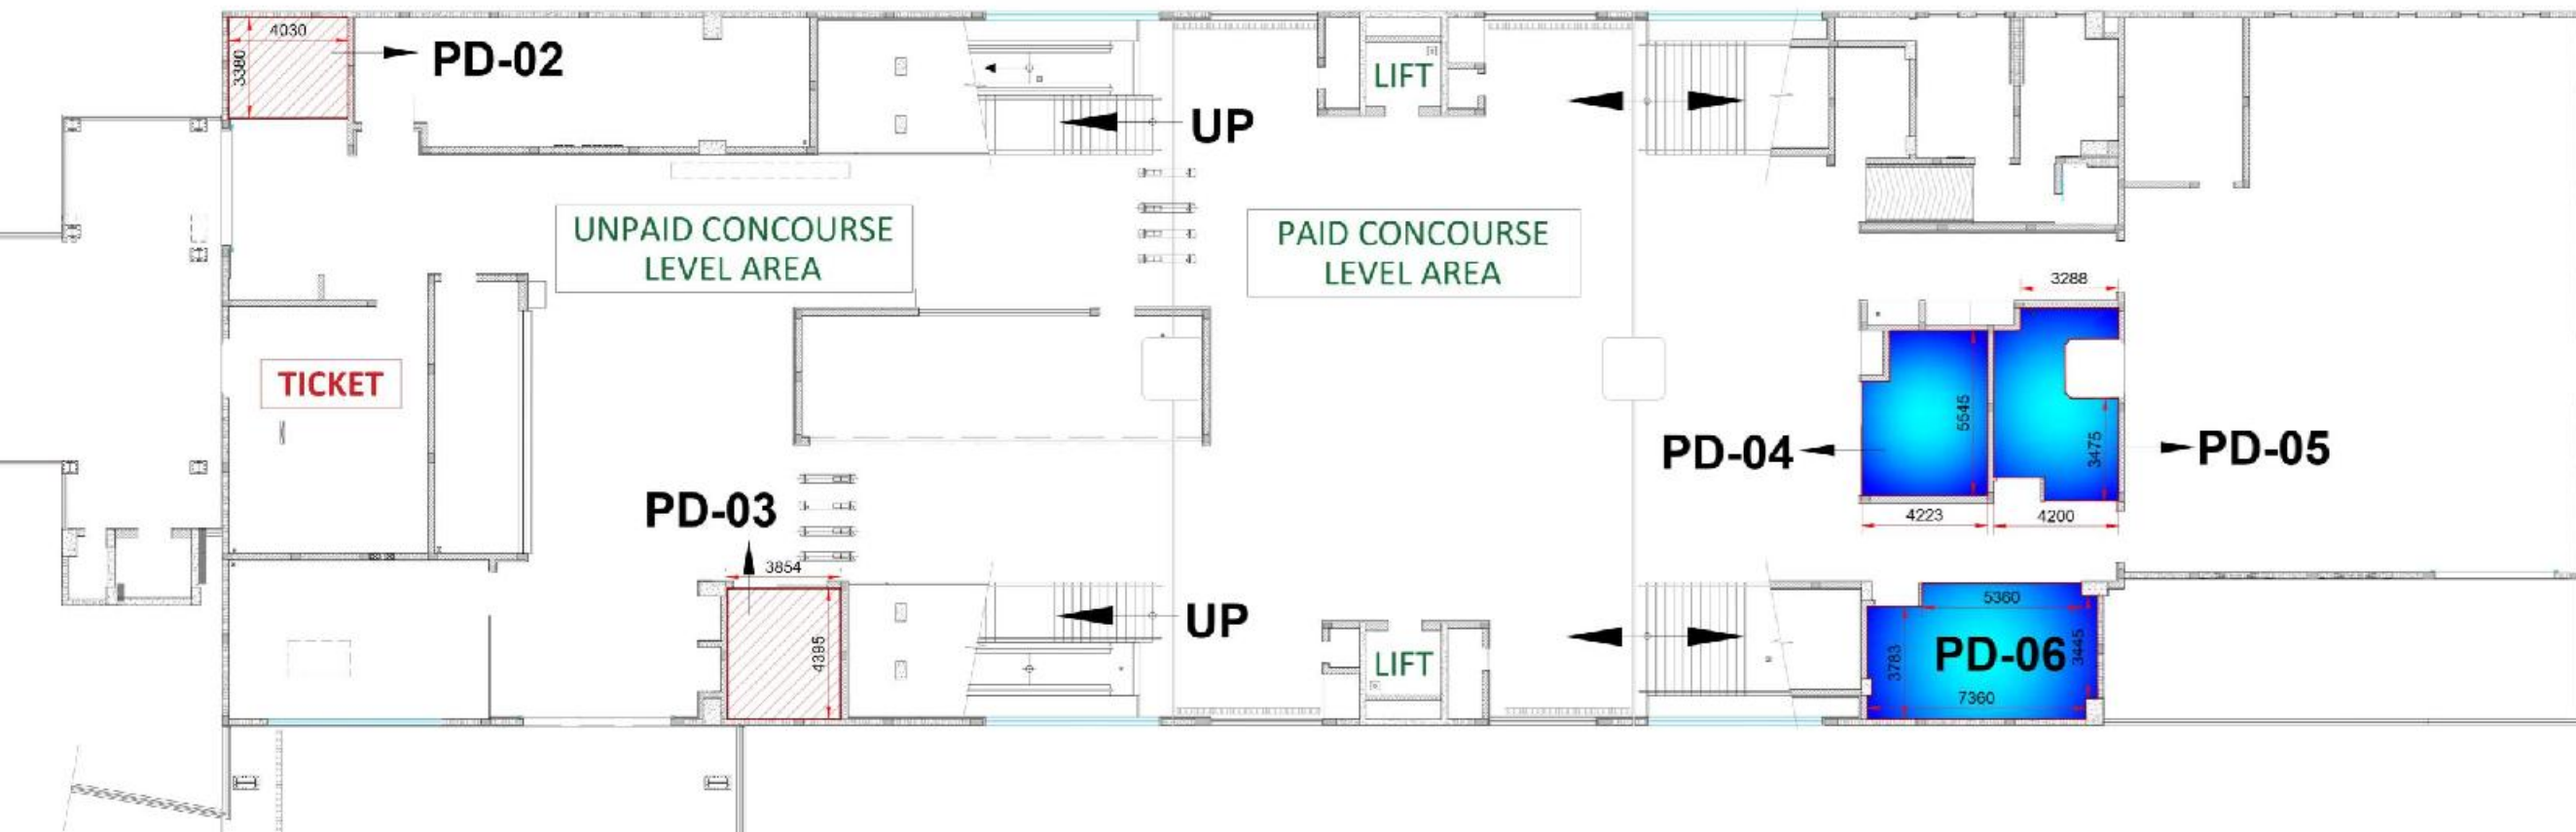

TOP VIEW

METRO STATION VIEW

VASUDEV NAGAR METRO STATION @ CONCOURSE LEVEL

Space Code	PB Space No.	Area in Sq.m
Small	VUD/PD-02	13.15
Total Area		13.15

TOP VIEW

METRO STATION VIEW¹⁸

DHARAMPETH COLLEGE METRO STATION @ CONCOURSE LEVEL

Space Code	PB Space No.	Area in Sq.m
Small	AVW/PD-04	21.9
Small	AVW/PD-05	21.6
Small	AVW/PD-06	64.05
Total Area		107.55

LAD CHOWK METRO STATION @ MEZZANINE LEVEL

FRONT VIEW

TOP VIEW

Space Code	PB Space No.	Area in Sq.m
Small	LWK/PD-02	95.56
Total Area		95.56

SHANKAR NAGAR METRO STATION @ CONCOURSE LEVEL

MAIN ENTRANCE

TOP VIEW

Space Code	PB Space No.	Area in Sq.m
Small	SRN/PD-01	81
Total Area		81

R4_DOSAR VAISYA CHOWK STATION @ CONCOURSE LEVEL

Space Code	PB Space No.	Area in Sq.m
Small	Retail A	13.98
Small	Retail C	53.824
Small	Retail D	80.69
Total Area		148.494