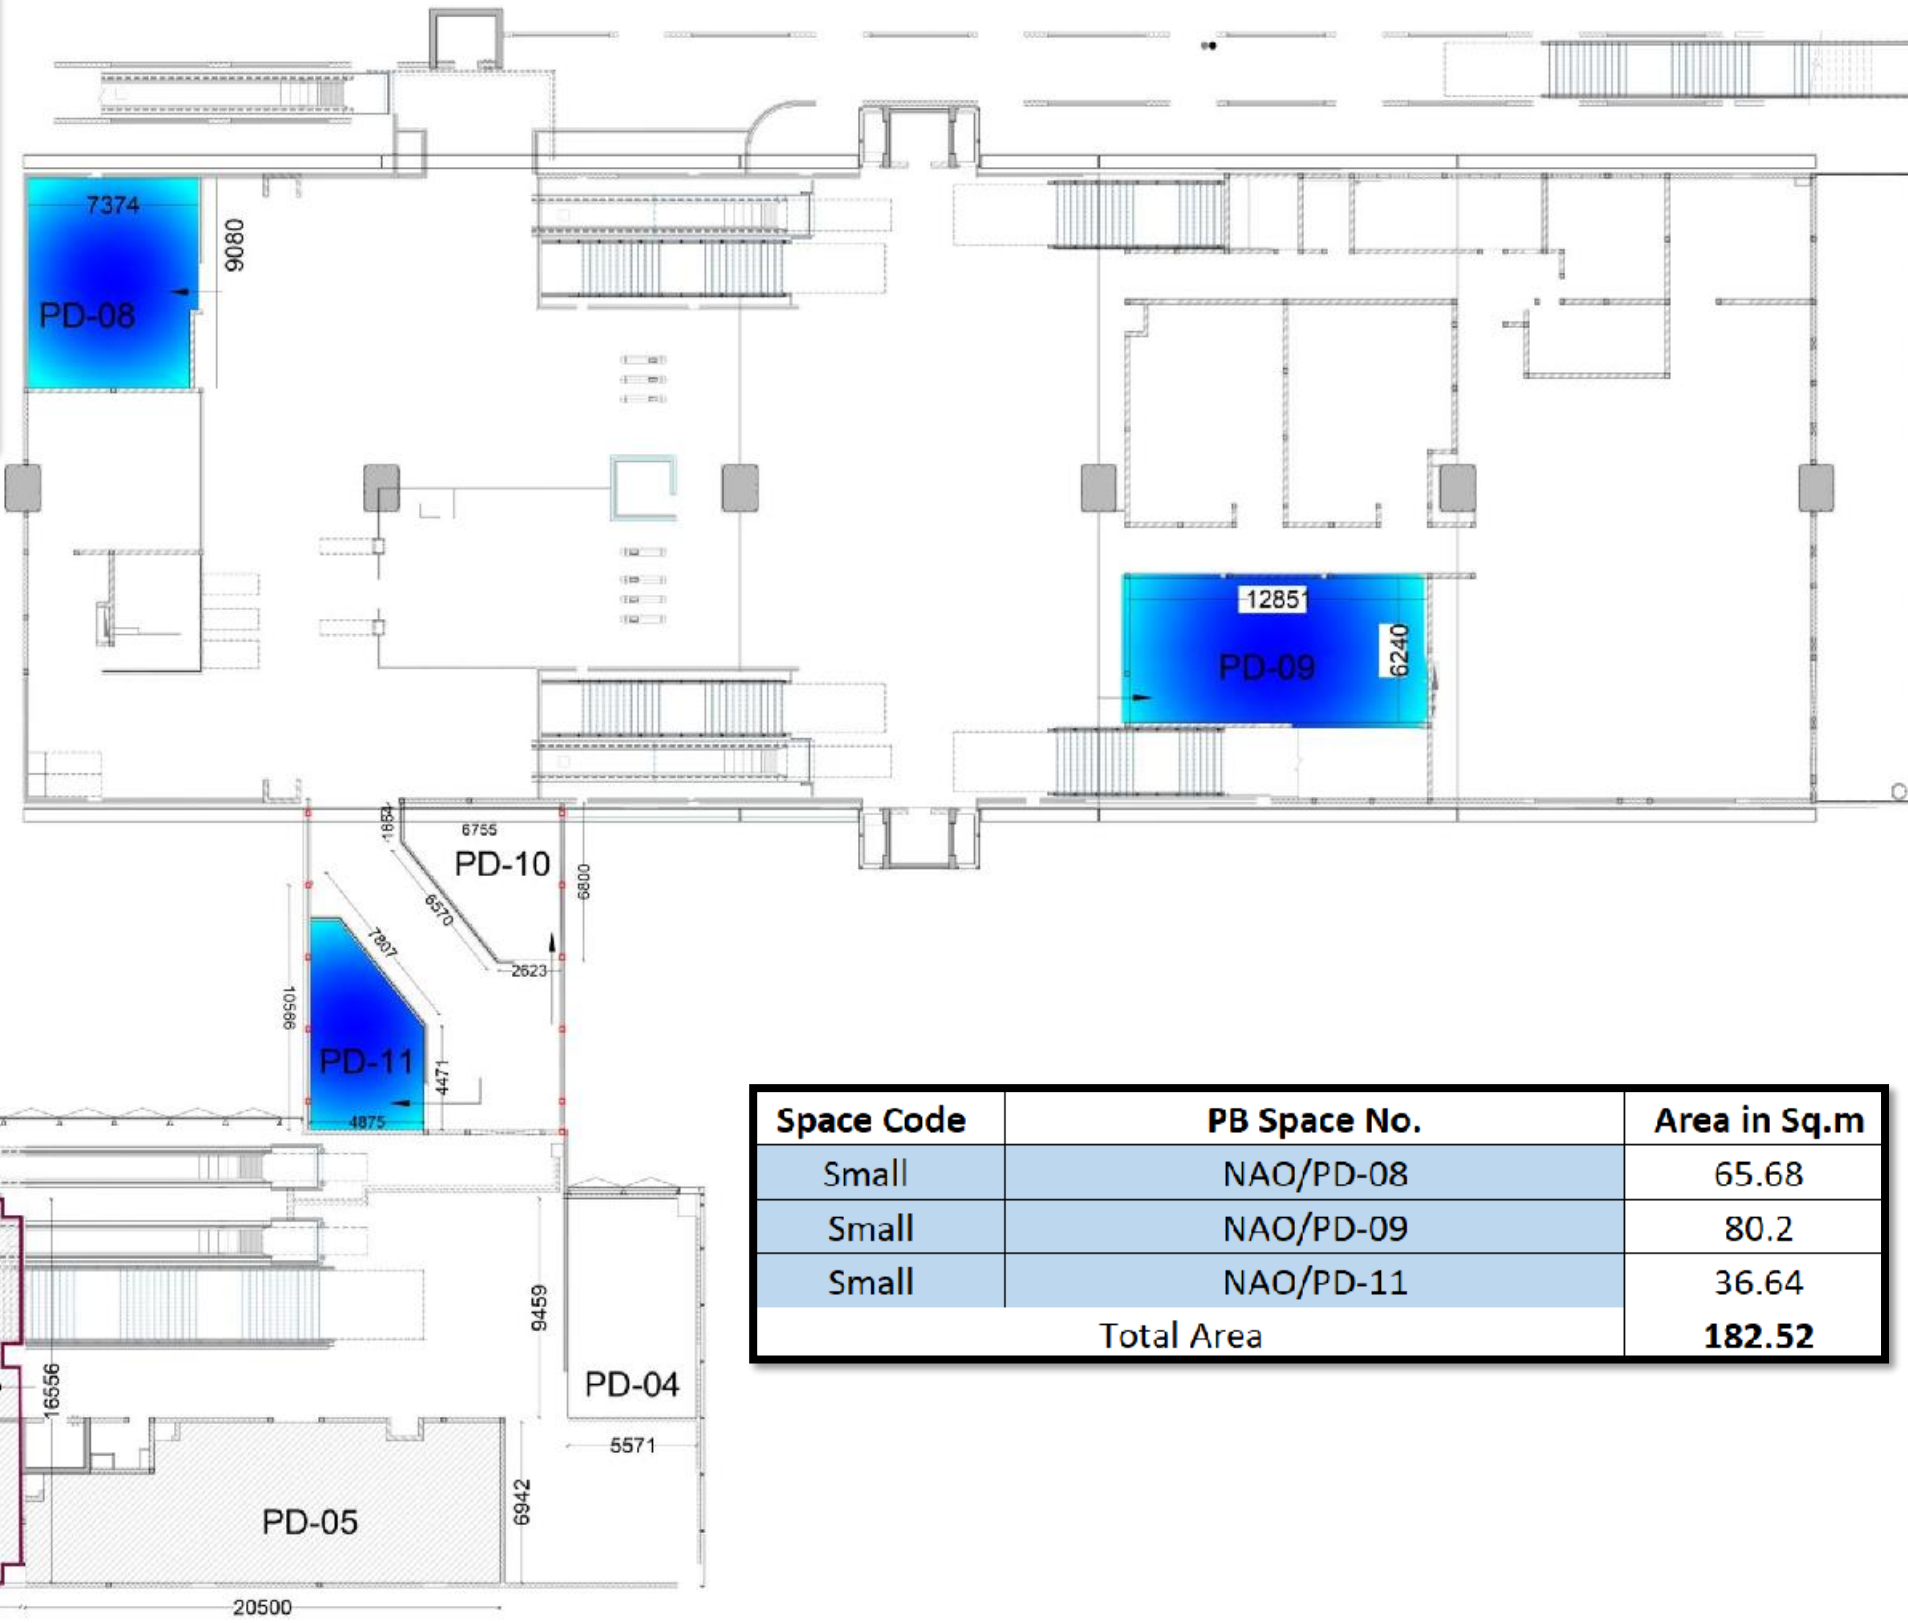

AIRPORT METRO STATION @ CONCOURSE LEVEL

MAIN ENTRANCE OF AIRPORT METRO STATION

TOP VIEW

Space Code	PB Space No.	Area in Sq.m
Small	NAO/PD-08	65.68
Small	NAO/PD-09	80.2
Small	NAO/PD-11	36.64
Total Area		182.52