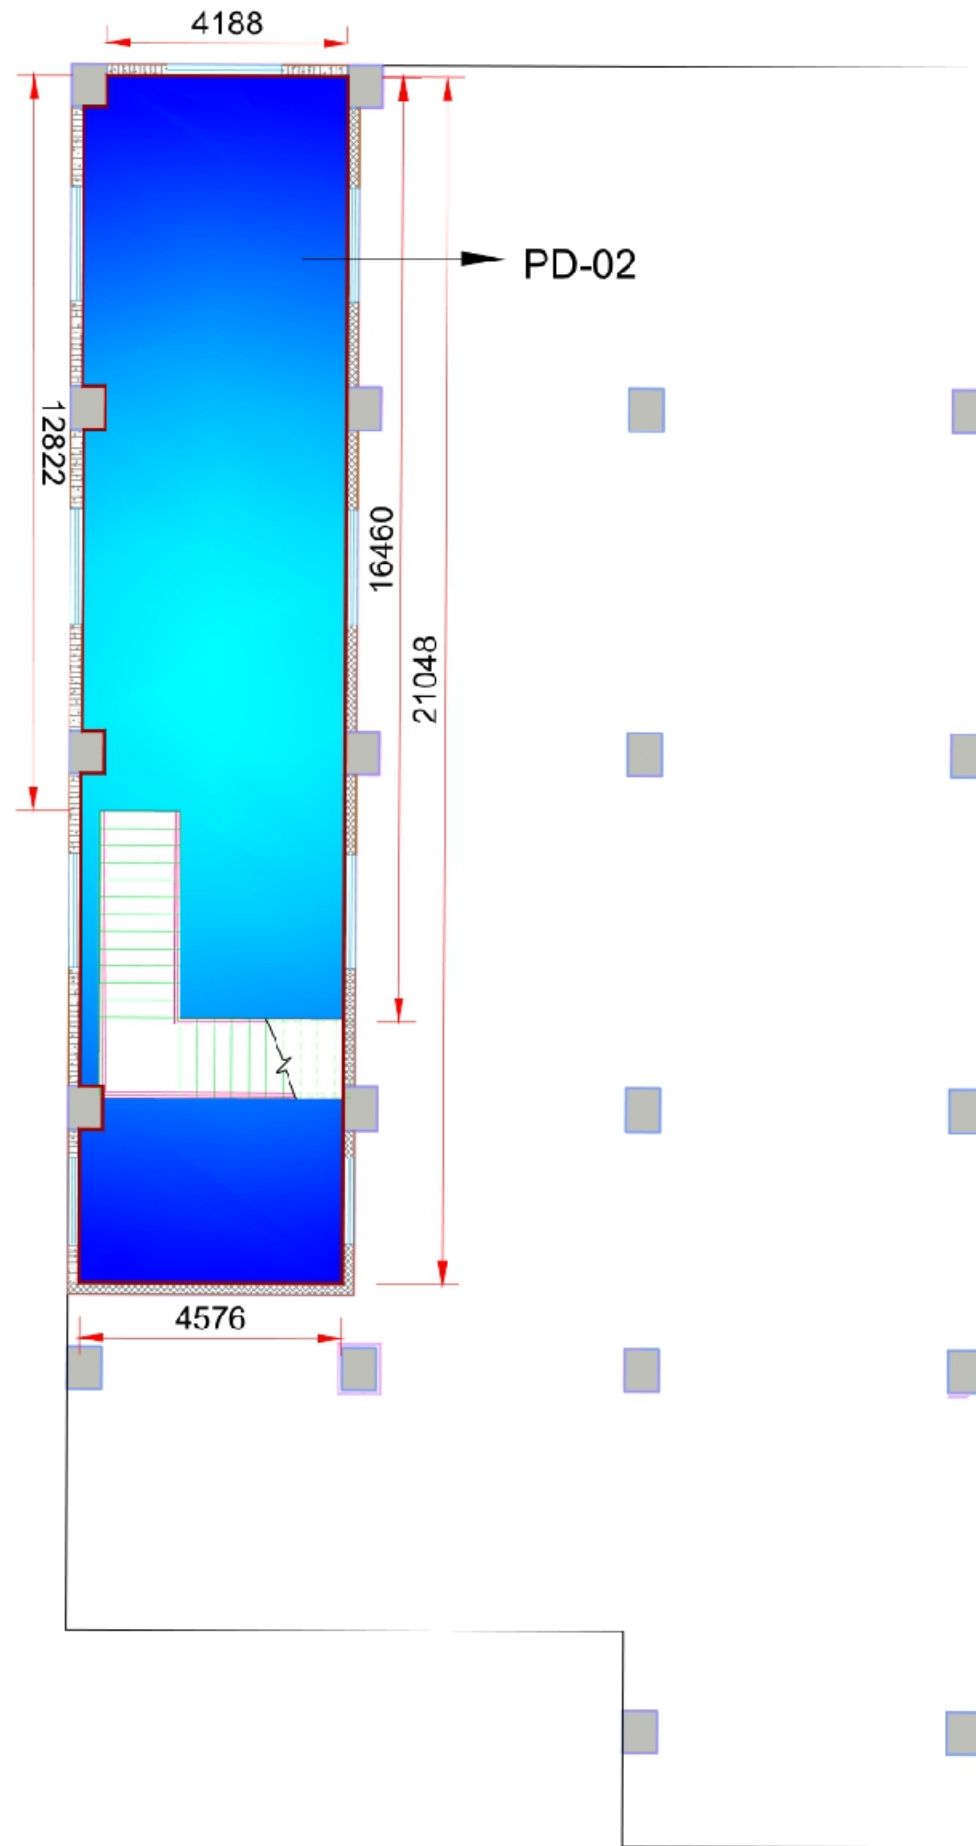

TOP VIEW

METRO STATION VIEW

VASUDEV NAGAR METRO STATION @ CONCOURSE LEVEL

Space Code	PB Space No.	Area in Sq.m
Small	VUD/PD-02	13.15
Total Area		13.15

TOP VIEW

METRO STATION VIEW¹⁸

DHARAMPETH COLLEGE METRO STATION @ CONCOURSE LEVEL

Space Code	PB Space No.	Area in Sq.m
Small	AVW/PD-04	21.9
Small	AVW/PD-05	21.6
Small	AVW/PD-06	64.05
Total Area		107.55

LAD CHOWK METRO STATION @ MEZZANINE LEVEL

FRONT VIEW

TOP VIEW

Space Code	PB Space No.	Area in Sq.m
Small	LWK/PD-02	95.56
Total Area		95.56