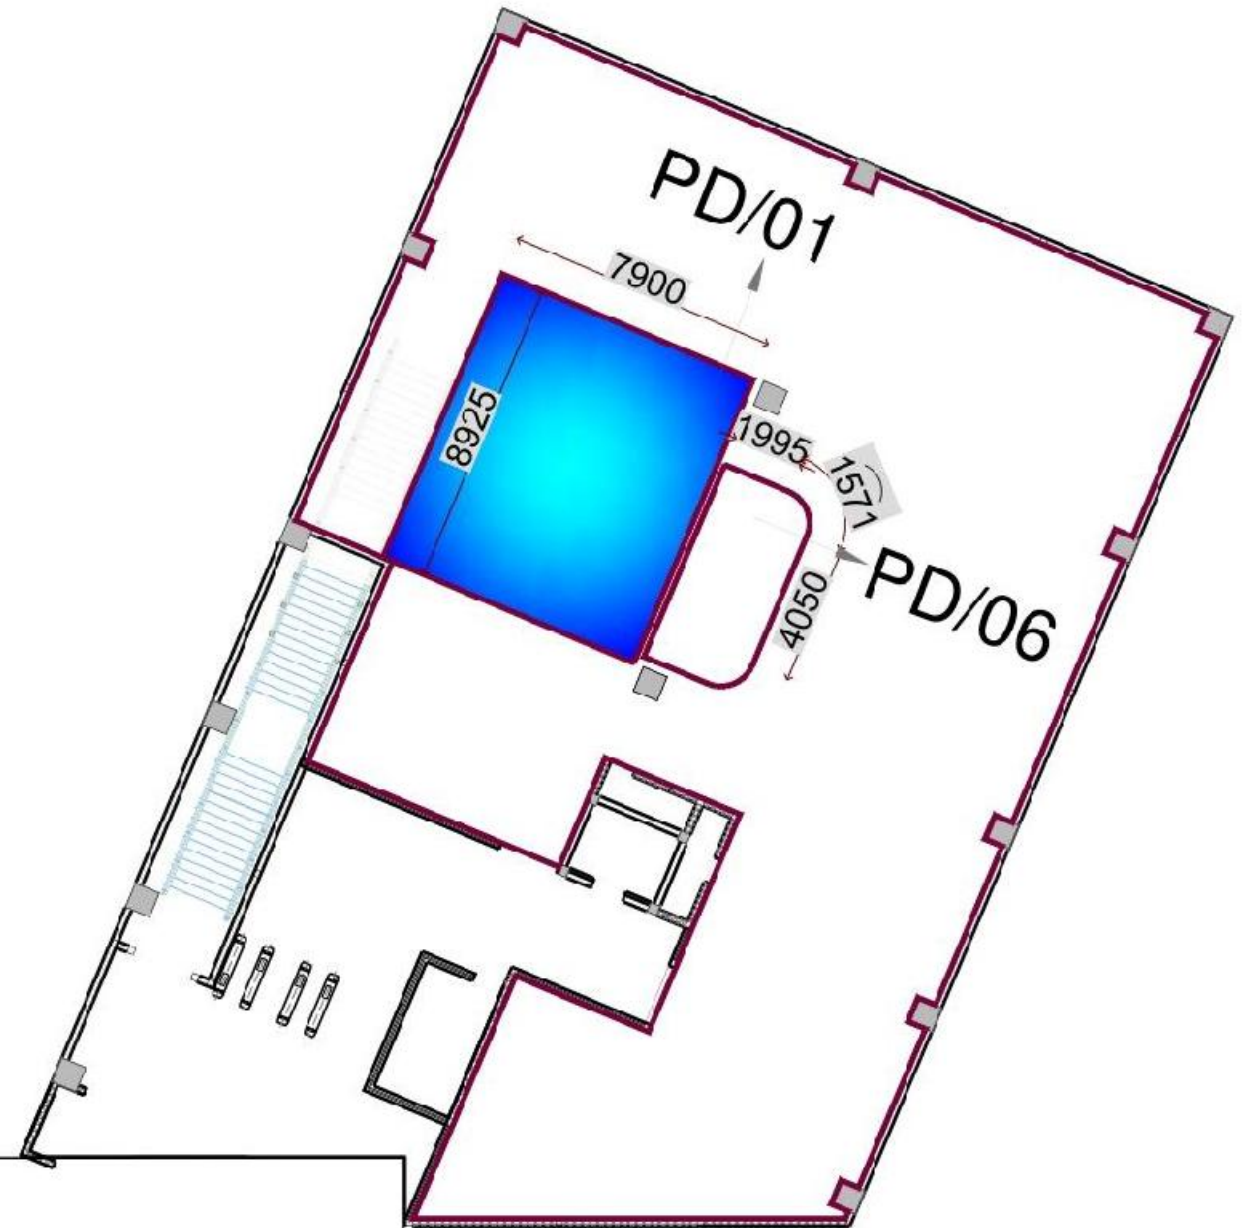

CHHATRAPATI SQUARE METRO STATION @ CONCOURSE LEVEL-01

Space Code	PB Space No.	Area in Sq.m
Small	CQE/PD-06	81.93
Small	CQE/PD-12	86.57
Small	CQE/PD-14	10.45
Small	CQE/PD-15	8.6
Total Area		187.55

CHHATRAPATI SQUARE METRO STATION @ CONCOURSE LEVEL-03

Space Code	PB Space No.	Area in Sq.m
Small	CQE/PD-06	81.93
Small	CQE/PD-12	86.57
Small	CQE/PD-14	10.45
Small	CQE/PD-15	8.6
Total Area		187.55

AJNI SQUARE METRO STATION @ CONCOURSE LEVEL

Space Code	PB Space No.	Area in Sq.m
Small	AJS/PD-02	25
Small	AJS/PD-04	22.32
Total Area		47.32

RAHATE COLONY METRO STATION @ CONCOURSE LEVEL

Space Code	PB Space No.	Area in Sq.m
Small	RHC/PD-01	29.9
Small	RHC/PD-02	17.34
Small	RHC/PD-06	89.35
Total Area		136.59

CONGRESS NAGAR METRO STATION @ CONCOURSE LEVEL

Space Code	PB Space No.	Area in Sq.m
Small	CSS/PD-01	70.5
Small	CSS/PD-04	36.57
Total Area		107.07

PLATFORM

CONGRESS NAGAR METRO STATION @ PLATFORM LEVEL

Space Code	PB Space No.	Area in Sq.m
Small	CSS/PD-01	70.5
Small	CSS/PD-04	36.57
Total Area		107.07