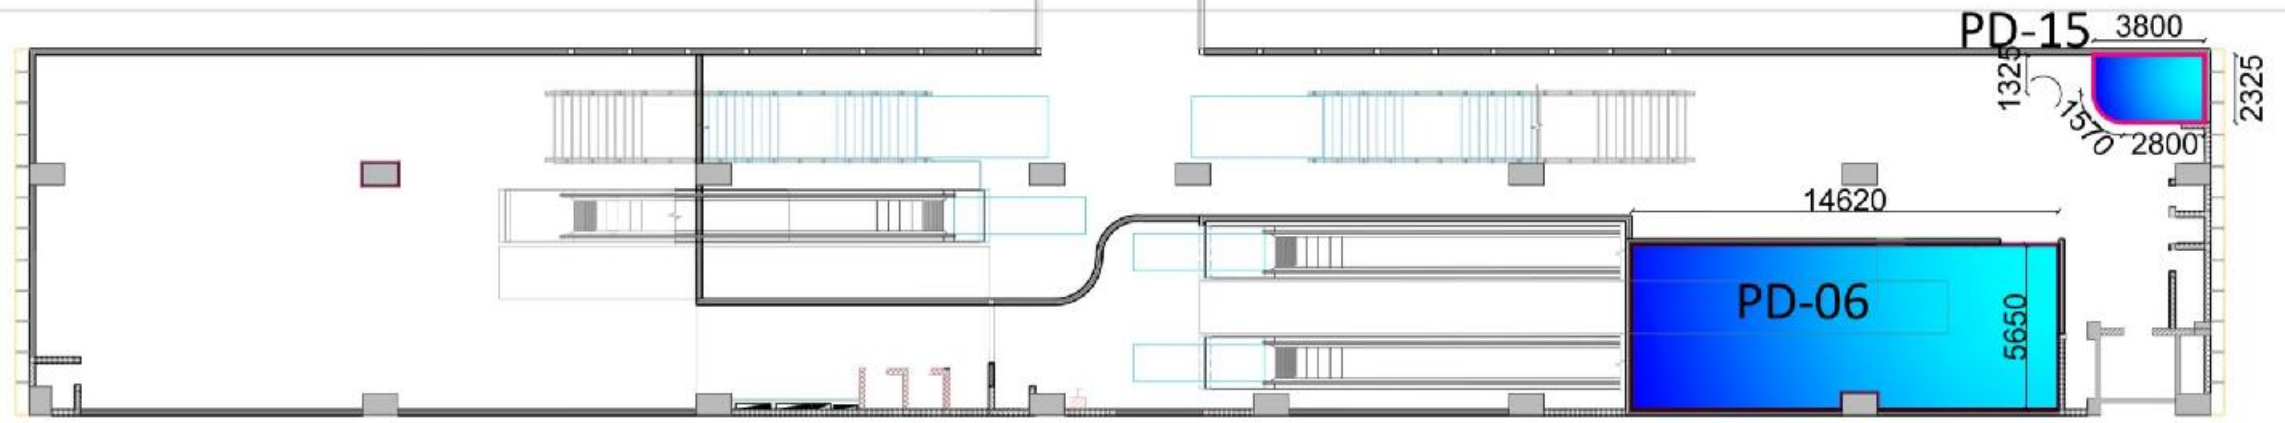

CHHATRAPATI SQUARE METRO STATION @ CONCOURSE LEVEL-01

Space Code	PB Space No.	Area in Sq.m
Small	CQE/PD-06	81.93
Small	CQE/PD-12	86.57
Small	CQE/PD-14	10.45
Small	CQE/PD-15	8.6
Total Area		187.55

CHHATRAPATI SQUARE METRO STATION @ CONCOURSE LEVEL-03

Space Code	PB Space No.	Area in Sq.m
Small	CQE/PD-06	81.93
Small	CQE/PD-12	86.57
Small	CQE/PD-14	10.45
Small	CQE/PD-15	8.6
Total Area		187.55

AJNI SQUARE METRO STATION @ CONCOURSE LEVEL

Space Code	PB Space No.	Area in Sq.m
Small	AJS/PD-02	25
Small	AJS/PD-04	22.32
Total Area		47.32

Space Code	PB Space No.	Area in Sq.m
Small	CSS/PD-01	70.5
Small	CSS/PD-04	36.57
Total Area		107.07

PLATFORM

CONGRESS NAGAR METRO STATION @ PLATFORM LEVEL

Space Code	PB Space No.	Area in Sq.m
Small	CSS/PD-01	70.5
Small	CSS/PD-04	36.57
Total Area		107.07