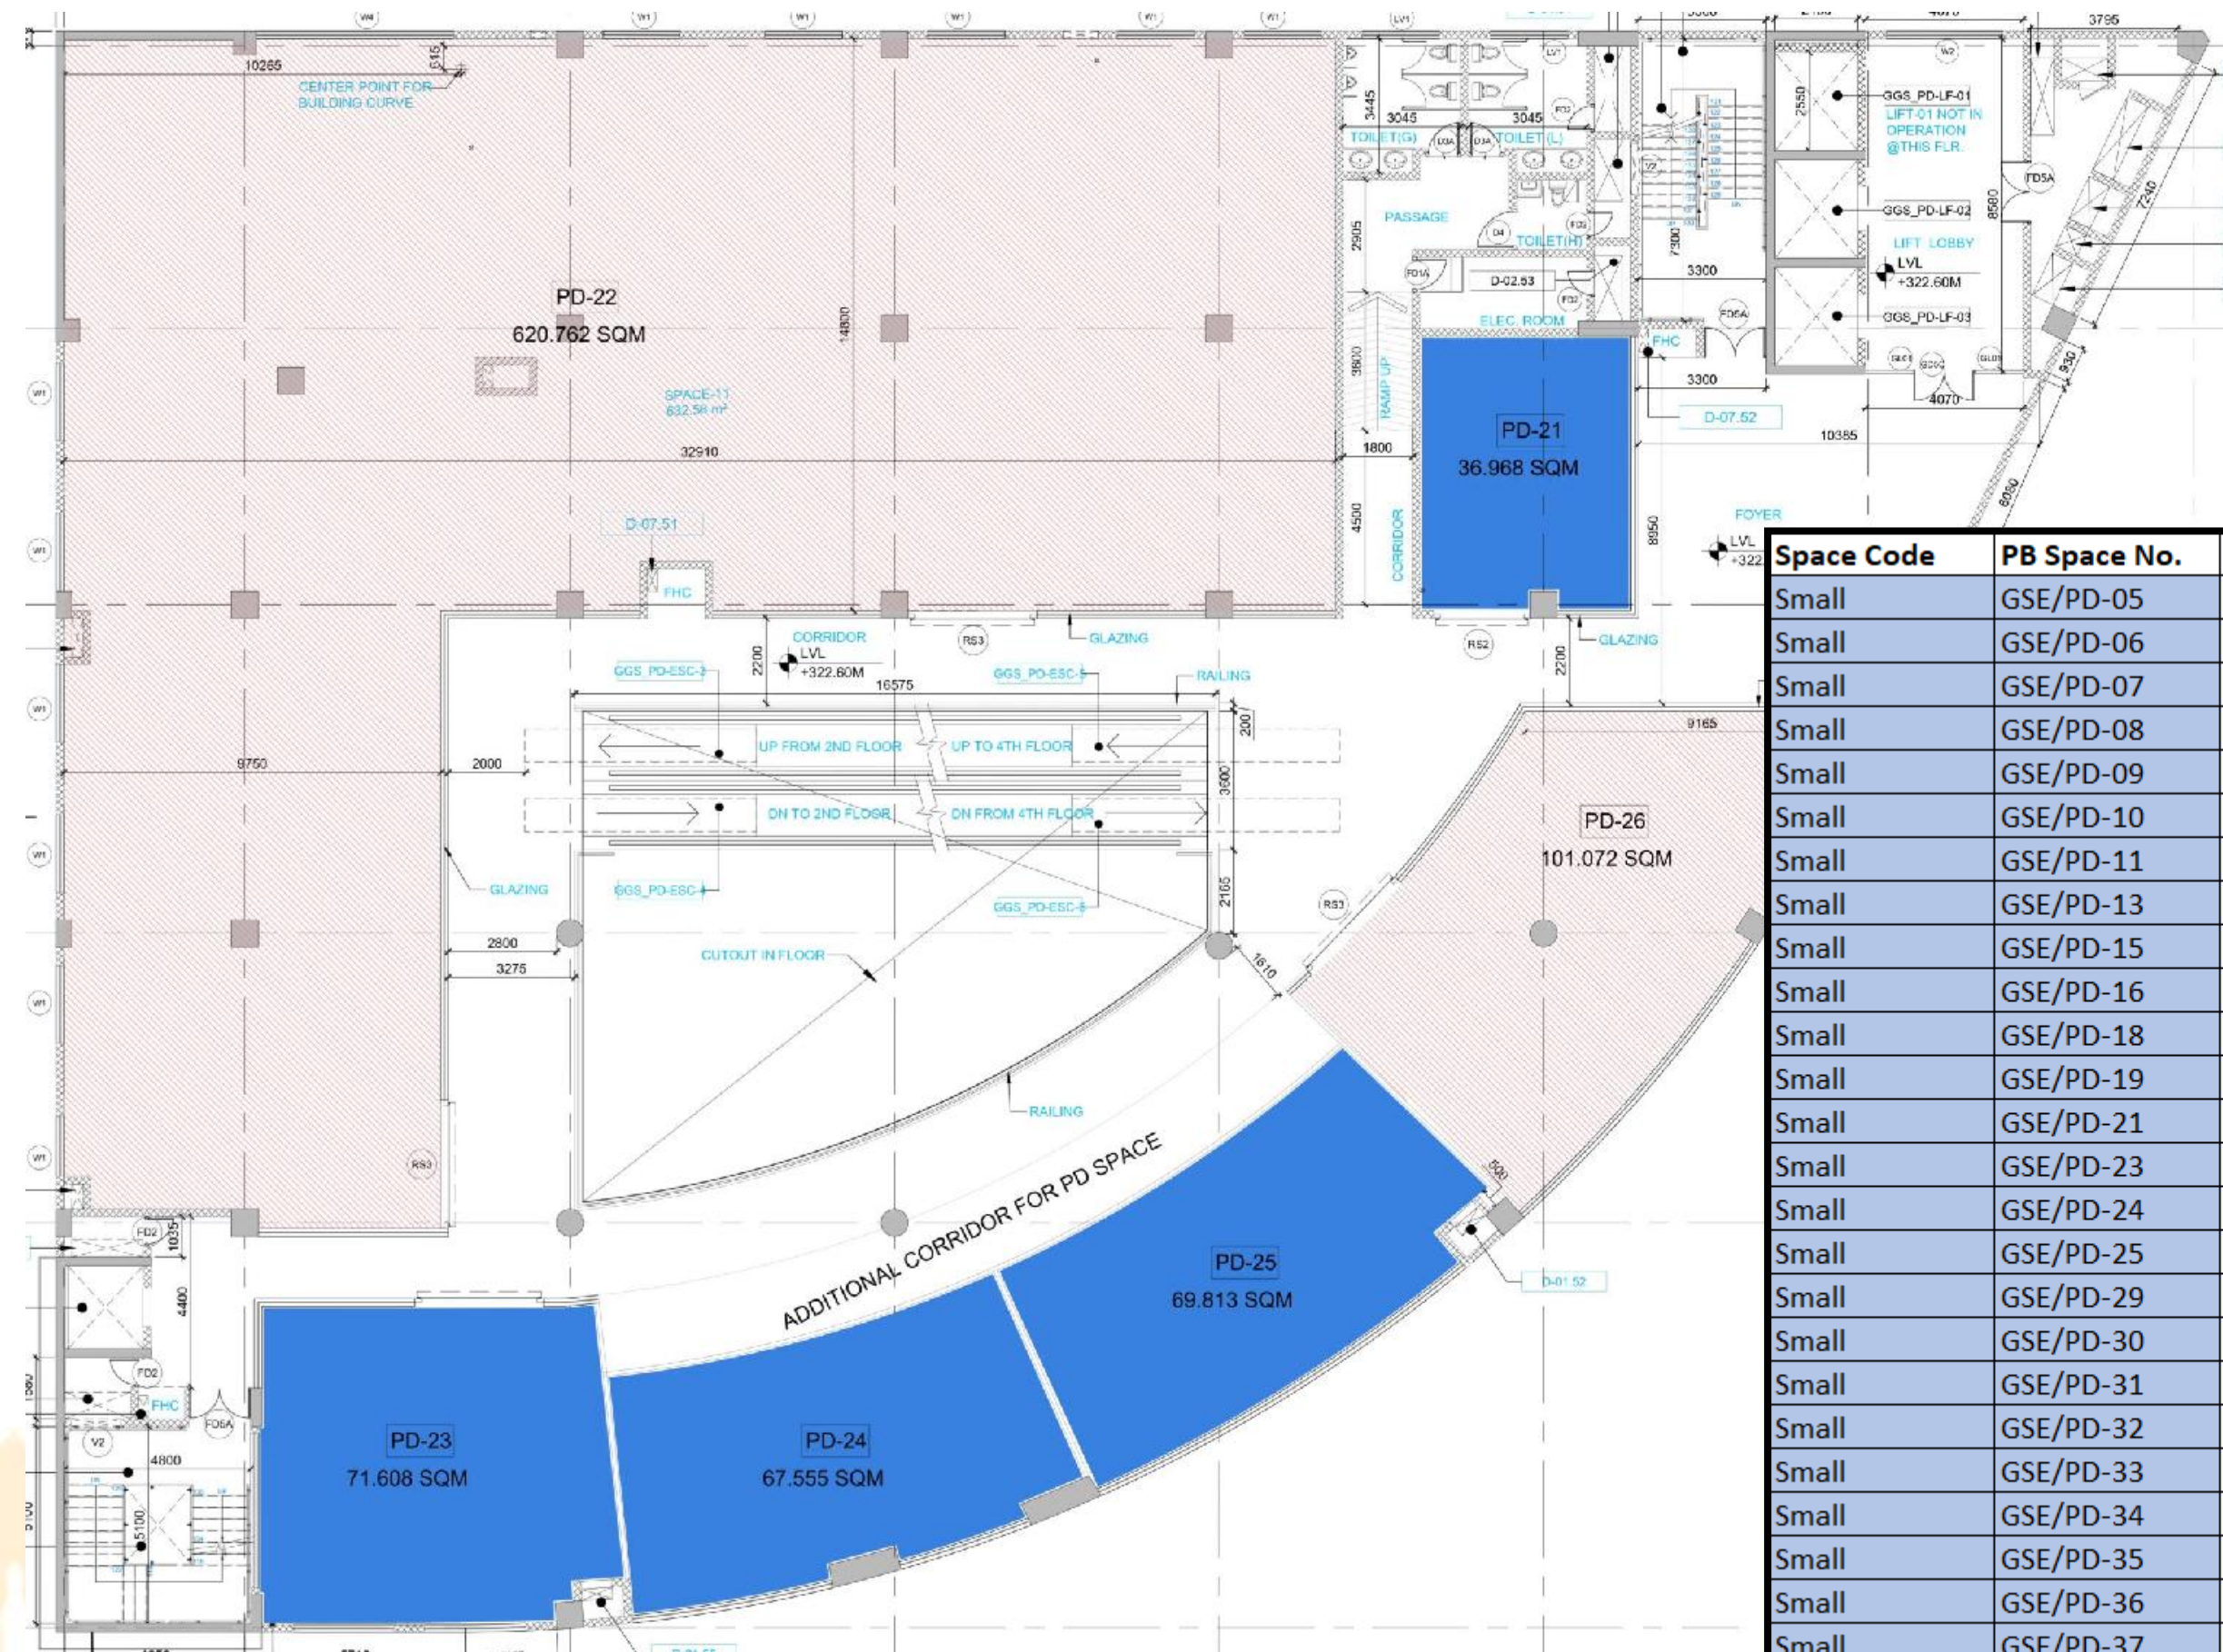

GADDIGODAM METRO STATION @ THIRD FLOOR LEVEL

Space Code	PB Space No.	Area in Sq.m
Small	GSE/PD-05	19.72
Small	GSE/PD-06	19.98
Small	GSE/PD-07	19.75
Small	GSE/PD-08	20.42
Small	GSE/PD-09	17.97
Small	GSE/PD-10	30.73
Small	GSE/PD-11	36.97
Small	GSE/PD-13	97.22
Small	GSE/PD-15	98.05
Small	GSE/PD-16	36.97
Small	GSE/PD-18	95.73
Small	GSE/PD-19	70.31
Small	GSE/PD-21	36.97
Small	GSE/PD-23	71.61
Small	GSE/PD-24	67.56
Small	GSE/PD-25	69.81
Small	GSE/PD-29	51.62
Small	GSE/PD-30	63.76
Small	GSE/PD-31	65.82
Small	GSE/PD-32	50.21
Small	GSE/PD-33	27.02
Small	GSE/PD-34	51.62
Small	GSE/PD-35	63.36
Small	GSE/PD-36	62.96
Small	GSE/PD-37	59.84
Total Area		1305.98