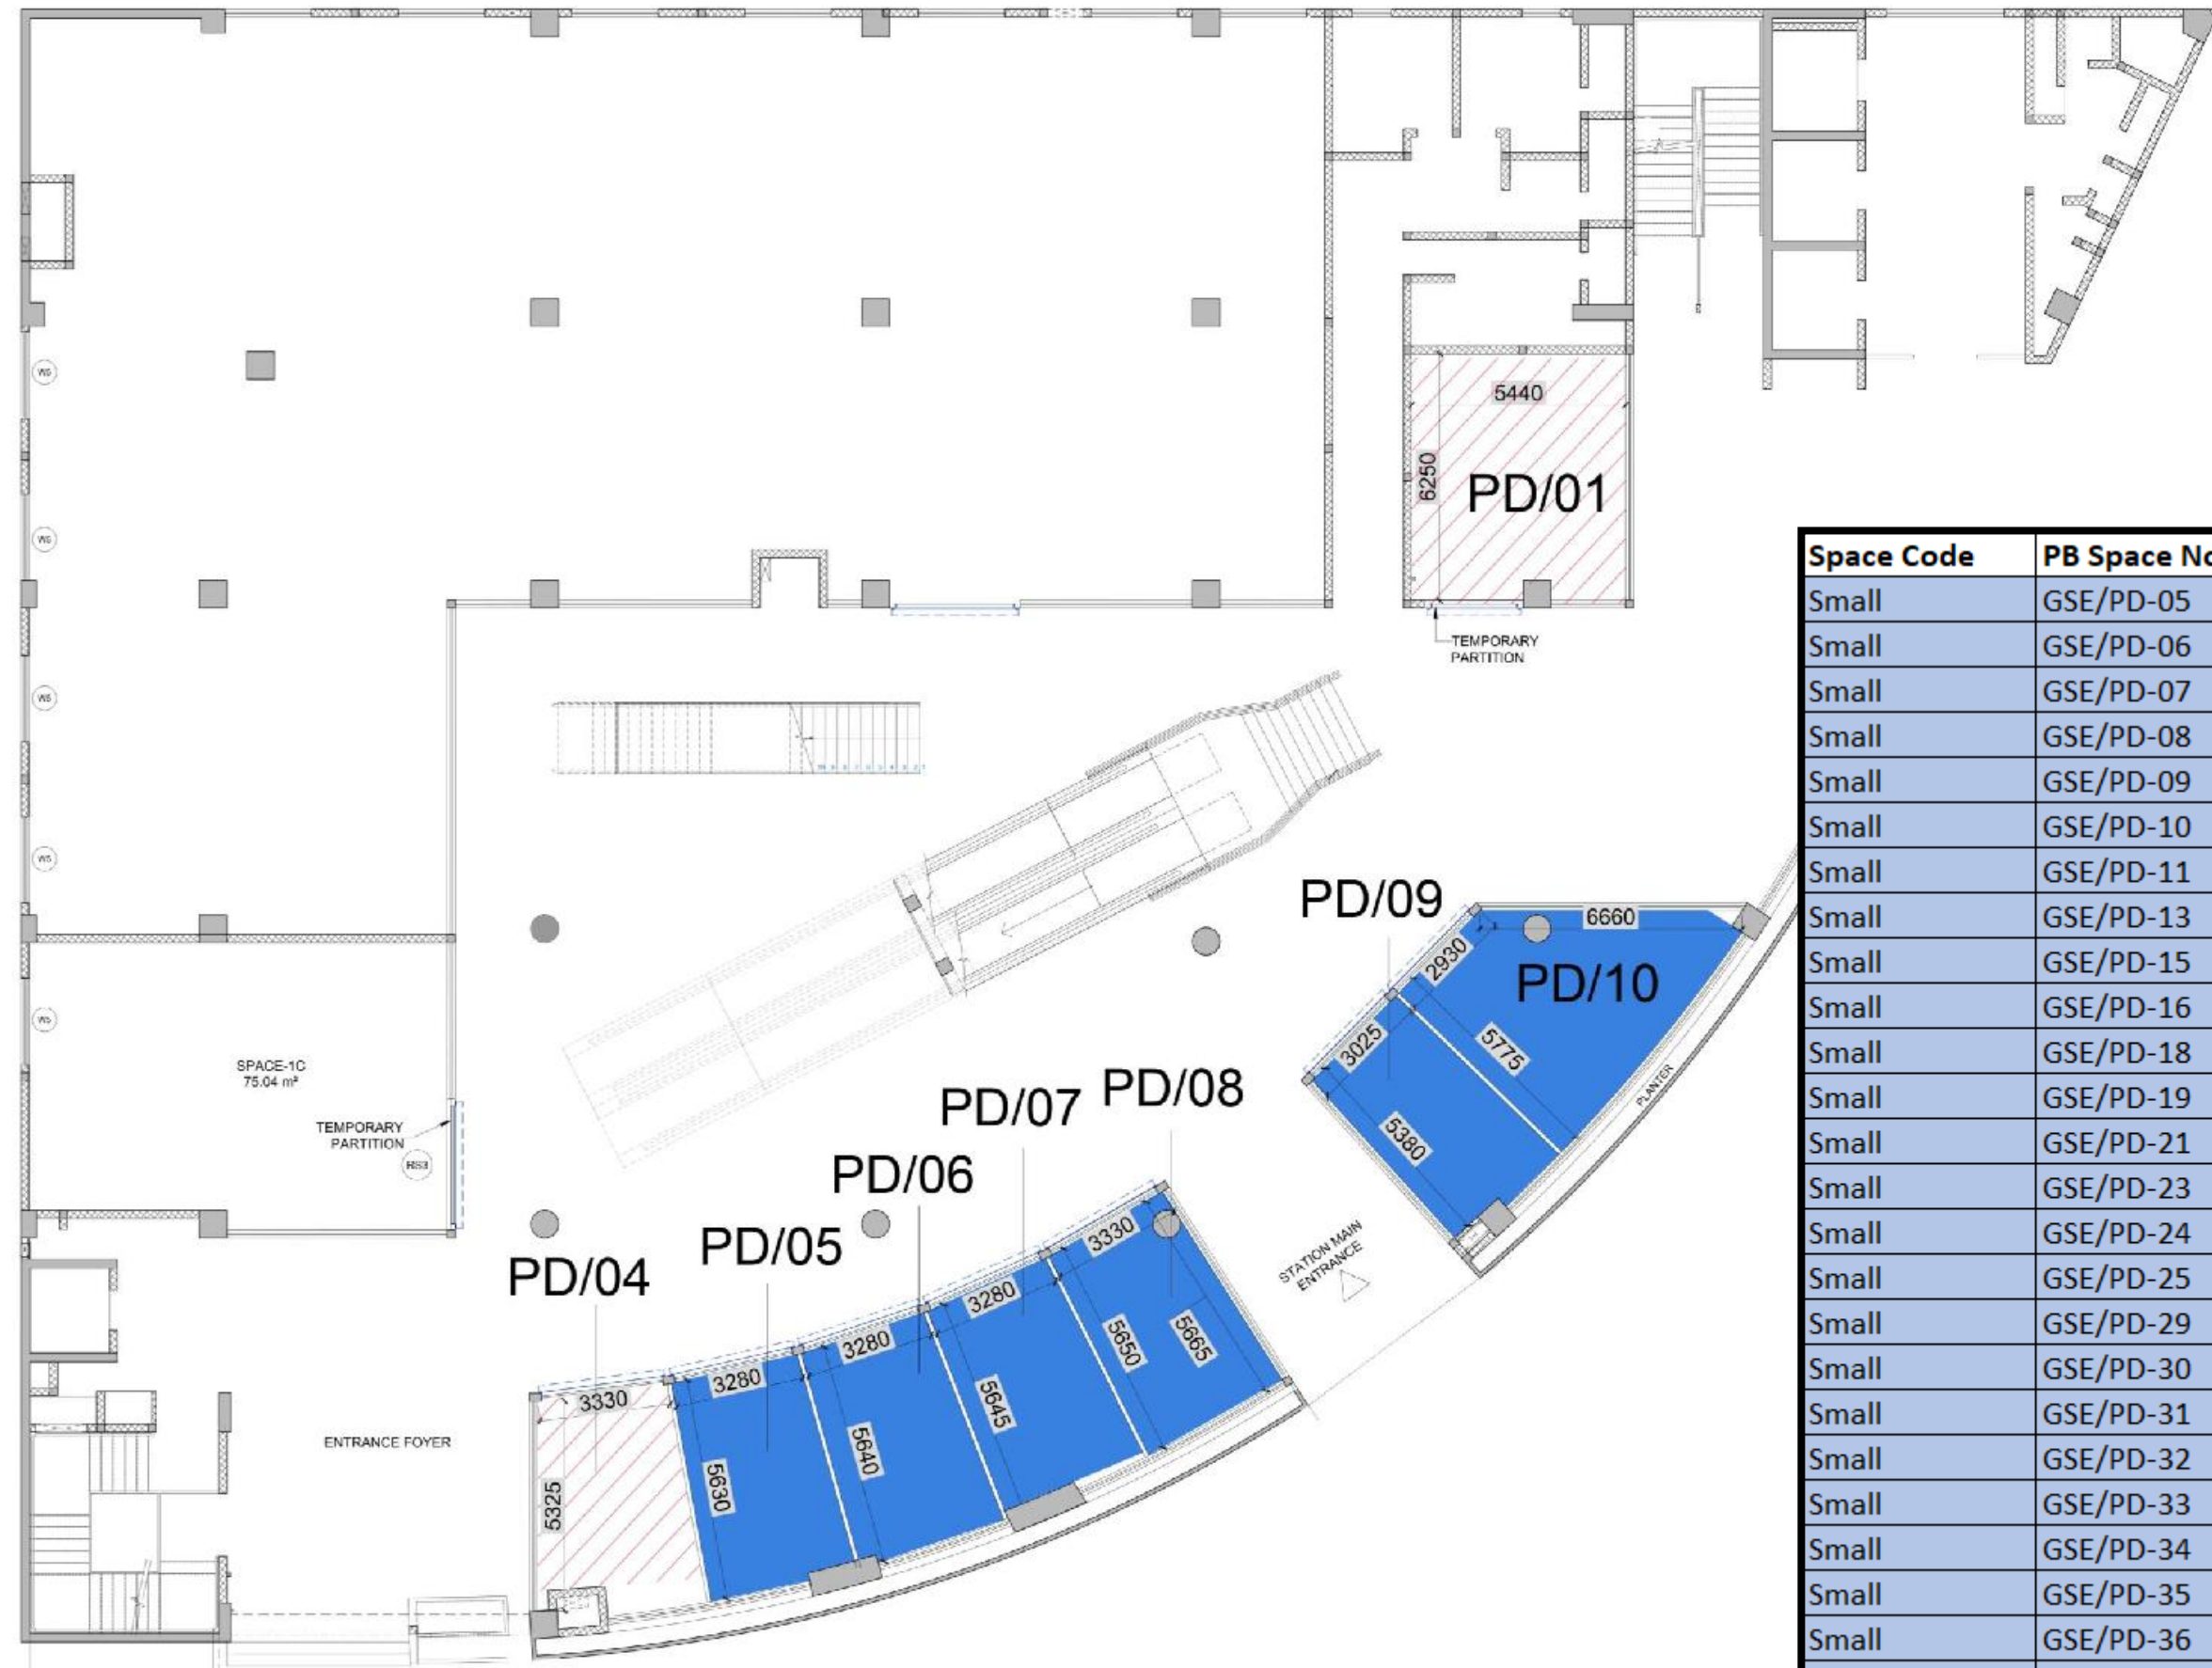

GADDIGODAM METRO STATION @ GROUND FLOOR LEVEL

Space Code	PB Space No.	Area in Sq.m
Small	GSE/PD-05	19.72
Small	GSE/PD-06	19.98
Small	GSE/PD-07	19.75
Small	GSE/PD-08	20.42
Small	GSE/PD-09	17.97
Small	GSE/PD-10	30.73
Small	GSE/PD-11	36.97
Small	GSE/PD-13	97.22
Small	GSE/PD-15	98.05
Small	GSE/PD-16	36.97
Small	GSE/PD-18	95.73
Small	GSE/PD-19	70.31
Small	GSE/PD-21	36.97
Small	GSE/PD-23	71.61
Small	GSE/PD-24	67.56
Small	GSE/PD-25	69.81
Small	GSE/PD-29	51.62
Small	GSE/PD-30	63.76
Small	GSE/PD-31	65.82
Small	GSE/PD-32	50.21
Small	GSE/PD-33	27.02
Small	GSE/PD-34	51.62
Small	GSE/PD-35	63.36
Small	GSE/PD-36	62.96
Small	GSE/PD-37	59.84
Total Area		1305.98