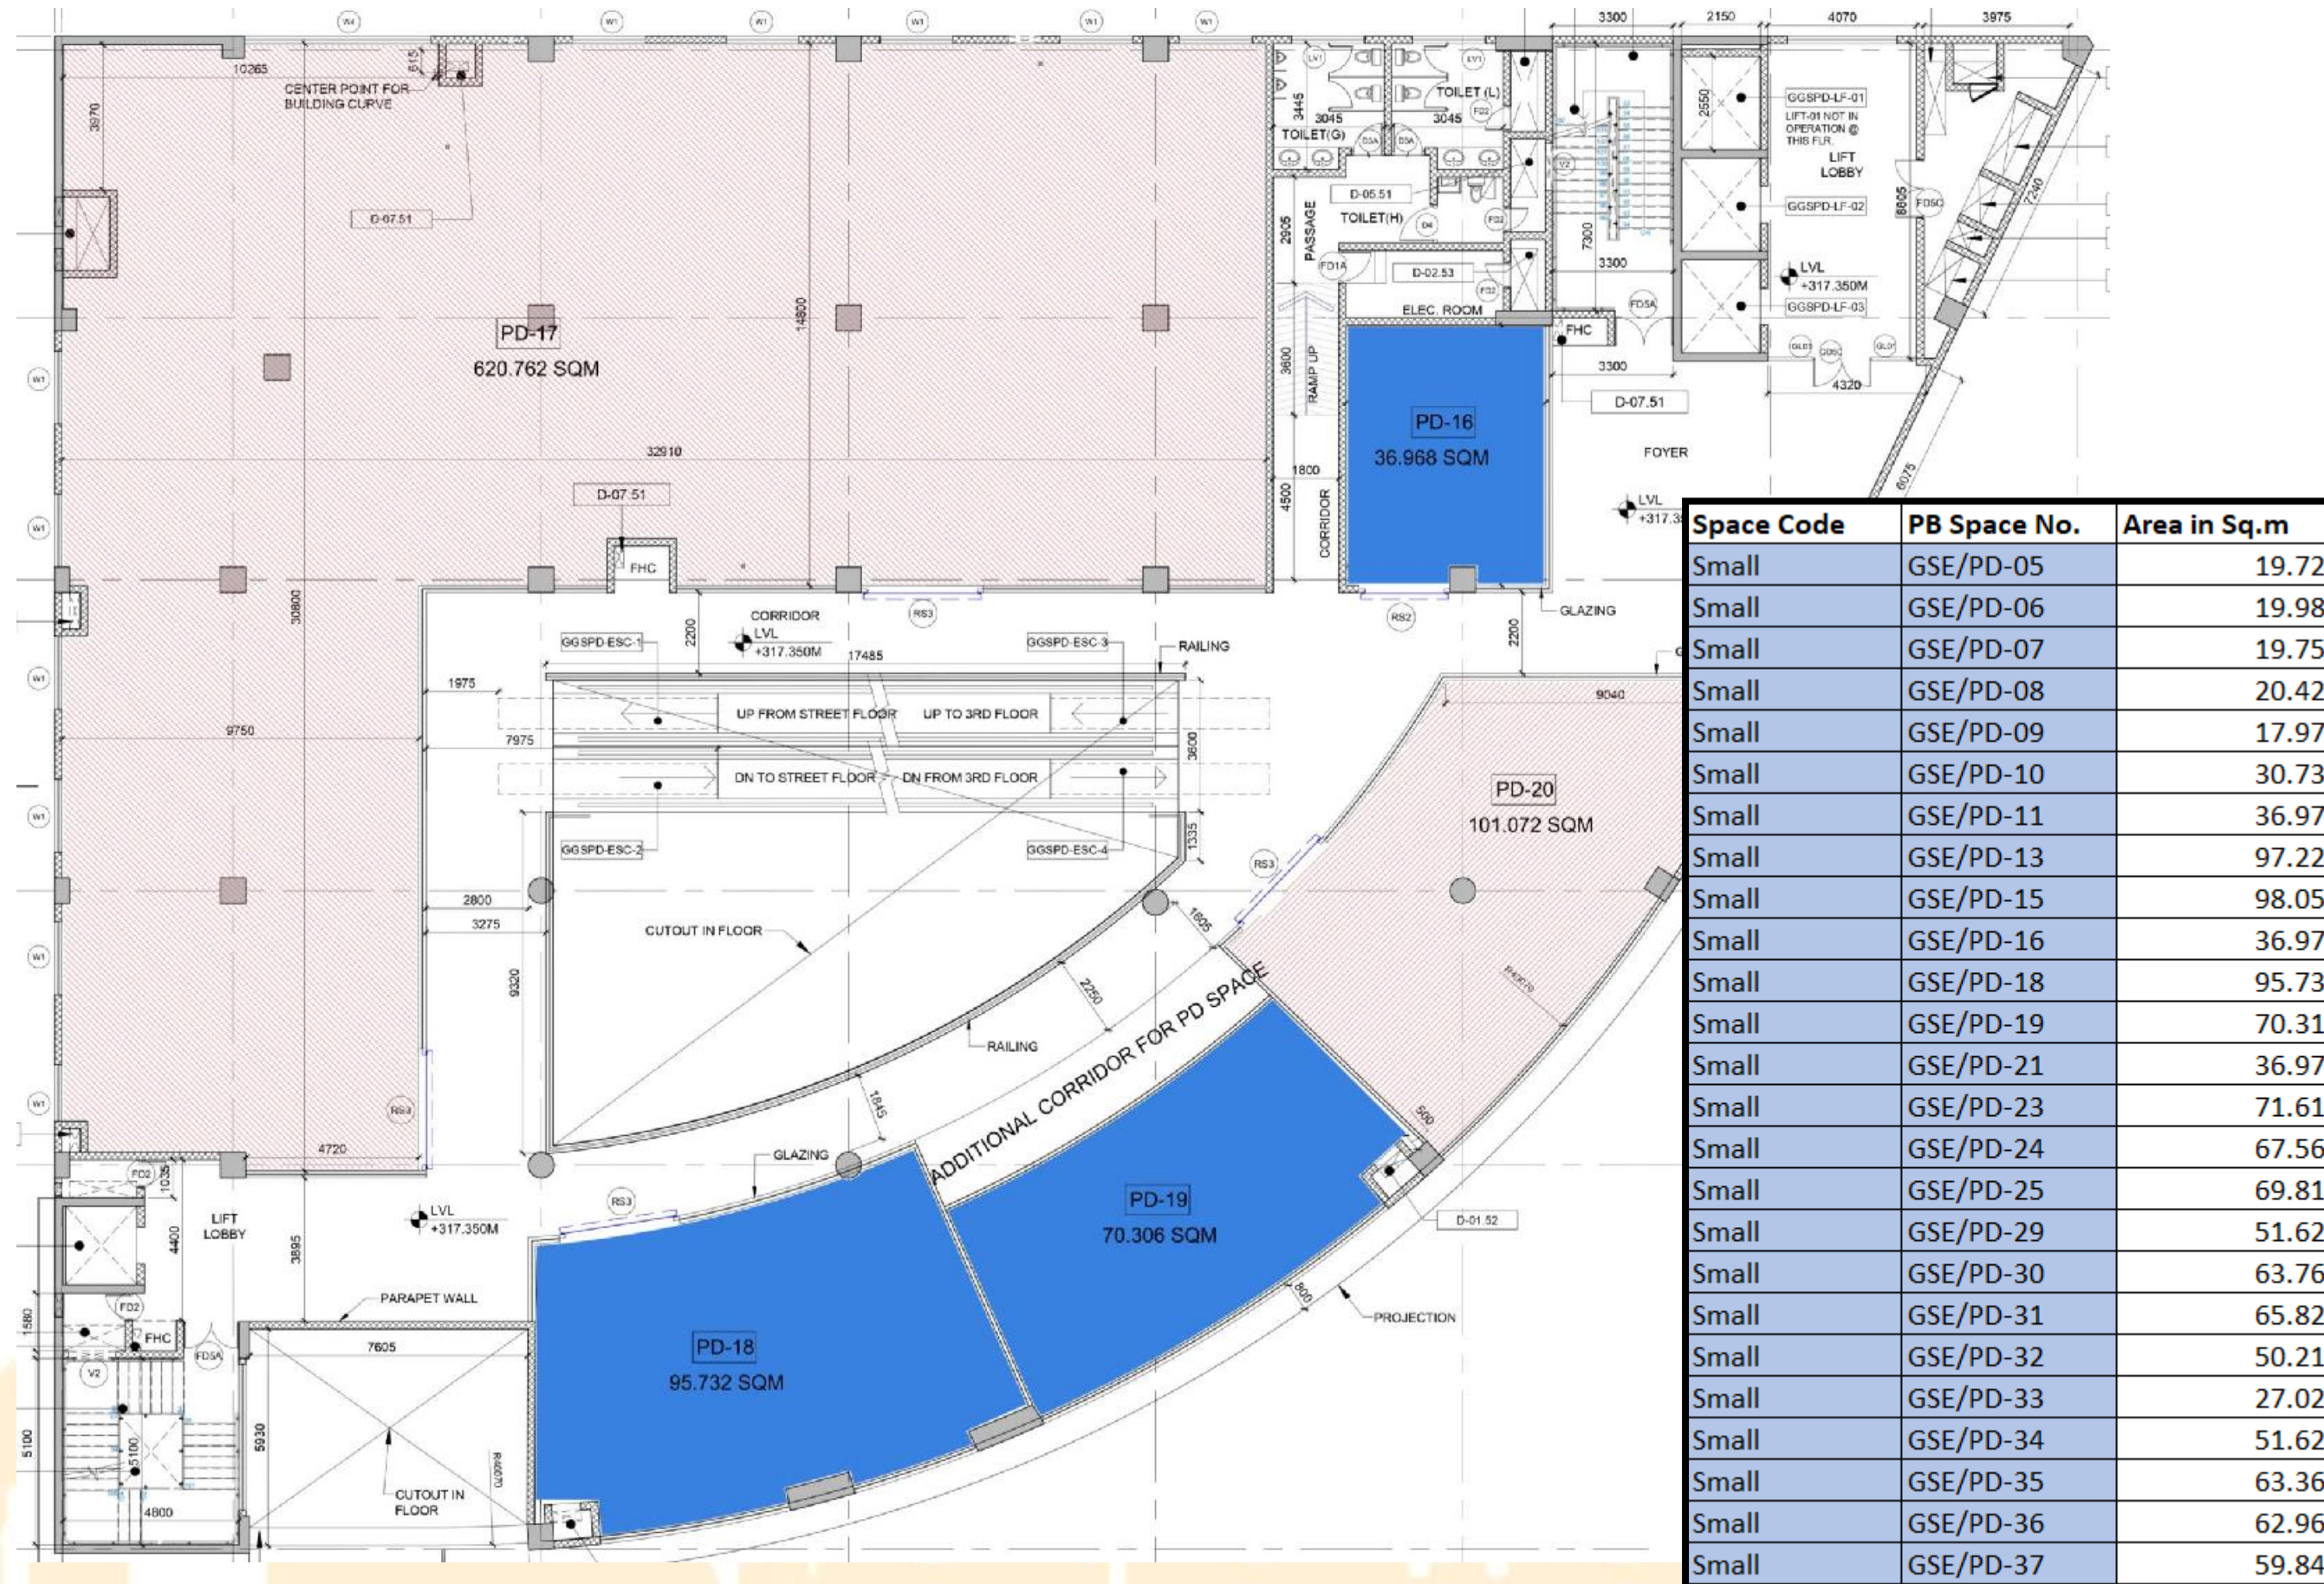

GADDIGODAM METRO STATION @ SECOND FLOOR LEVEL

Space Code	PB Space No.	Area in Sq.m
Small	GSE/PD-05	19.72
Small	GSE/PD-06	19.98
Small	GSE/PD-07	19.75
Small	GSE/PD-08	20.42
Small	GSE/PD-09	17.97
Small	GSE/PD-10	30.73
Small	GSE/PD-11	36.97
Small	GSE/PD-13	97.22
Small	GSE/PD-15	98.05
Small	GSE/PD-16	36.97
Small	GSE/PD-18	95.73
Small	GSE/PD-19	70.31
Small	GSE/PD-21	36.97
Small	GSE/PD-23	71.61
Small	GSE/PD-24	67.56
Small	GSE/PD-25	69.81
Small	GSE/PD-29	51.62
Small	GSE/PD-30	63.76
Small	GSE/PD-31	65.82
Small	GSE/PD-32	50.21
Small	GSE/PD-33	27.02
Small	GSE/PD-34	51.62
Small	GSE/PD-35	63.36
Small	GSE/PD-36	62.96
Small	GSE/PD-37	59.84
Total Area		1305.98