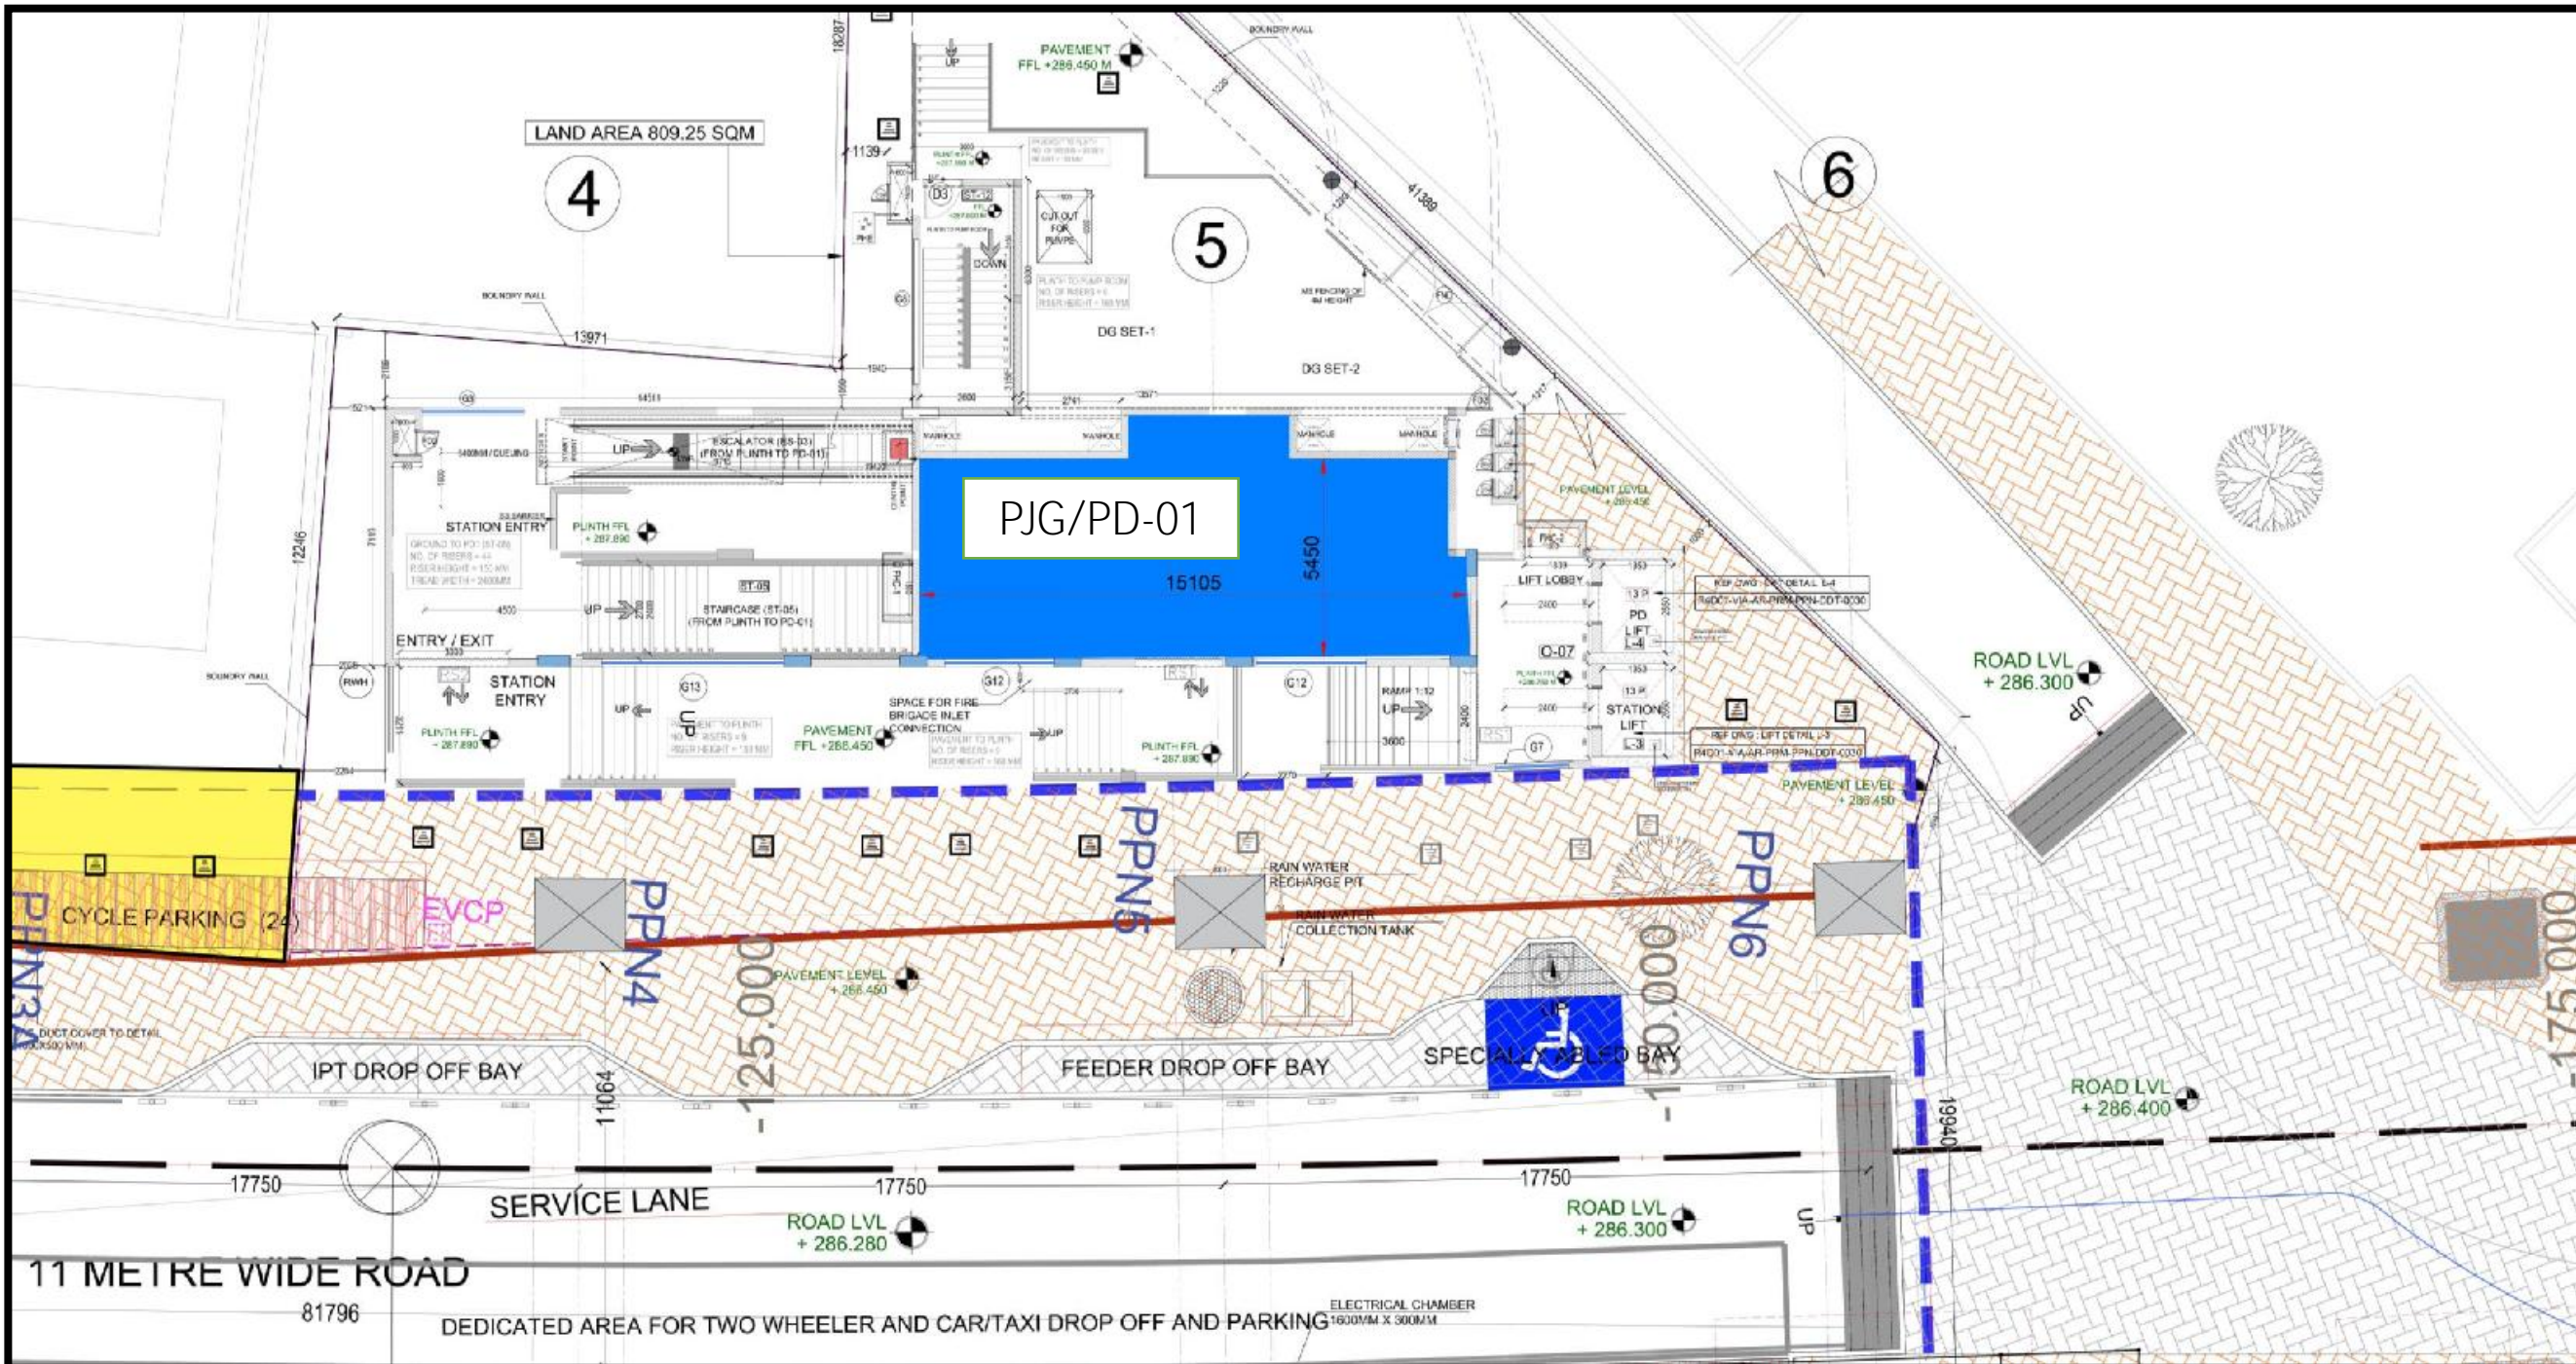

R4_PRAJAPATI NAGAR STATION @ STREET LEVEL

Space Code	PB Space No.	Area in Sq.m
Small	PJG/PD-01	96.422
Small	PJG/PD-12	18.77
Total Area		115.192