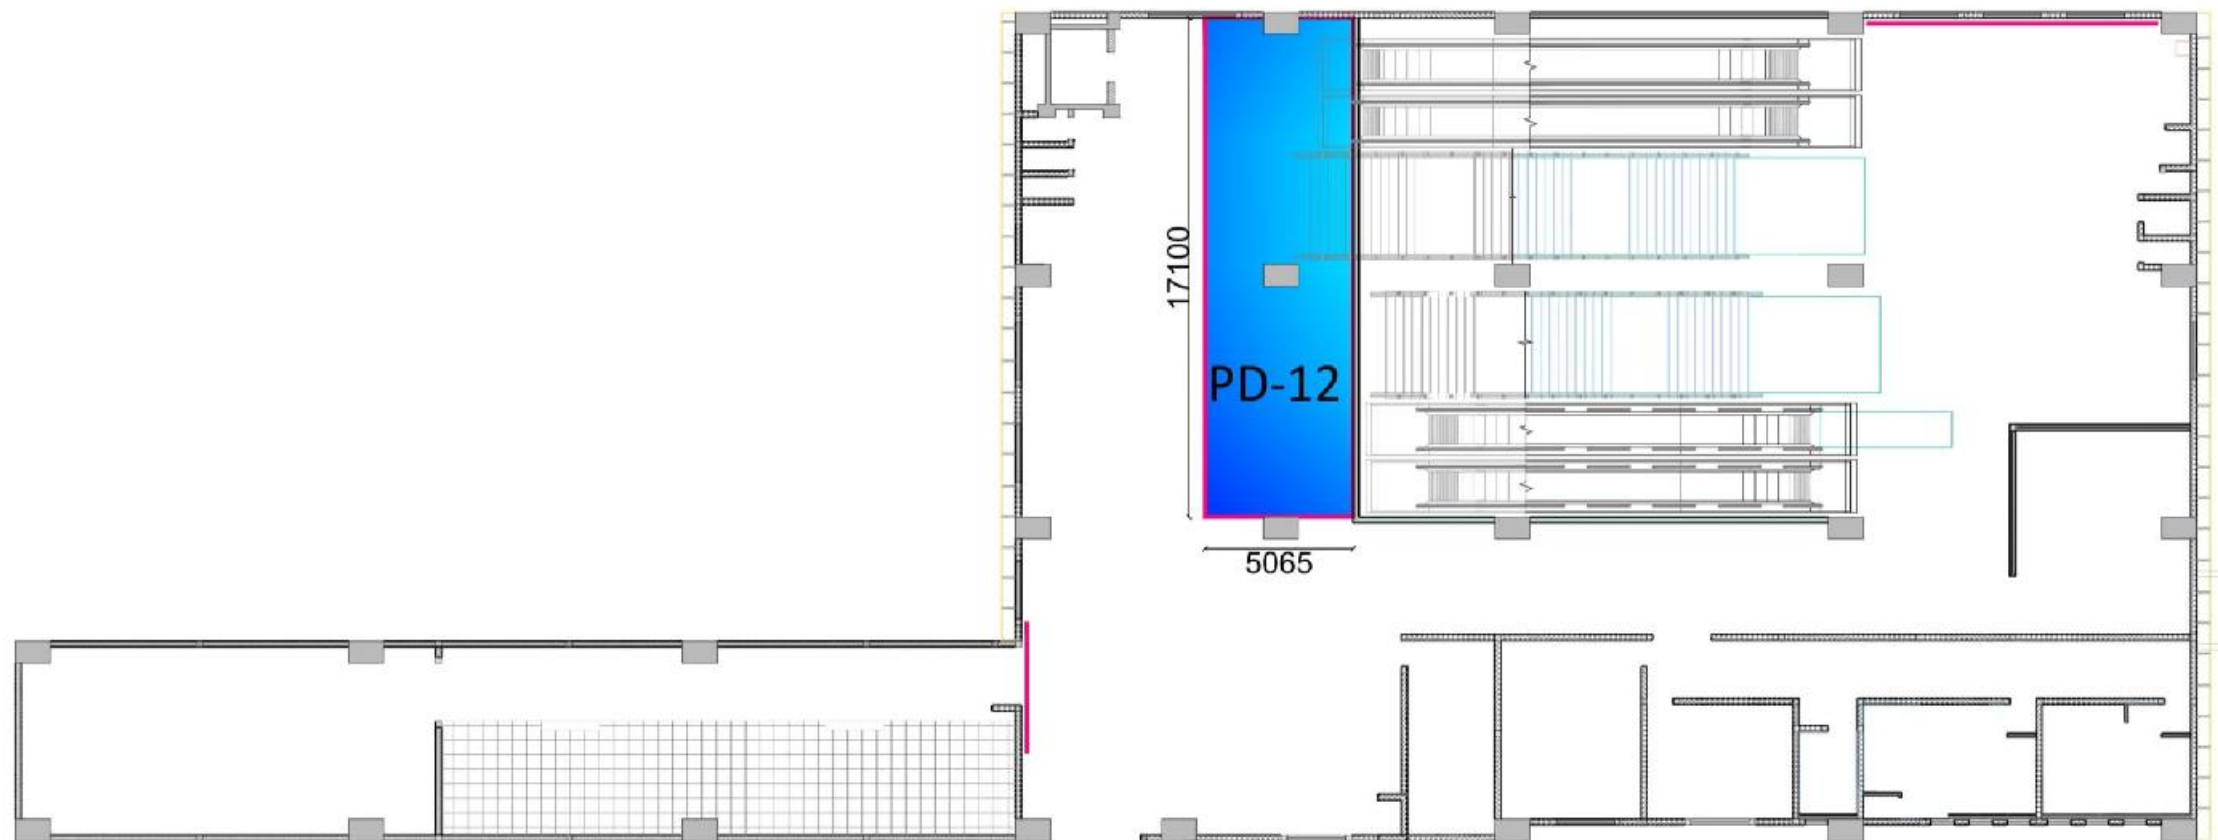

CHHATRAPATI SQUARE METRO STATION @ CONCOURSE LEVEL-03