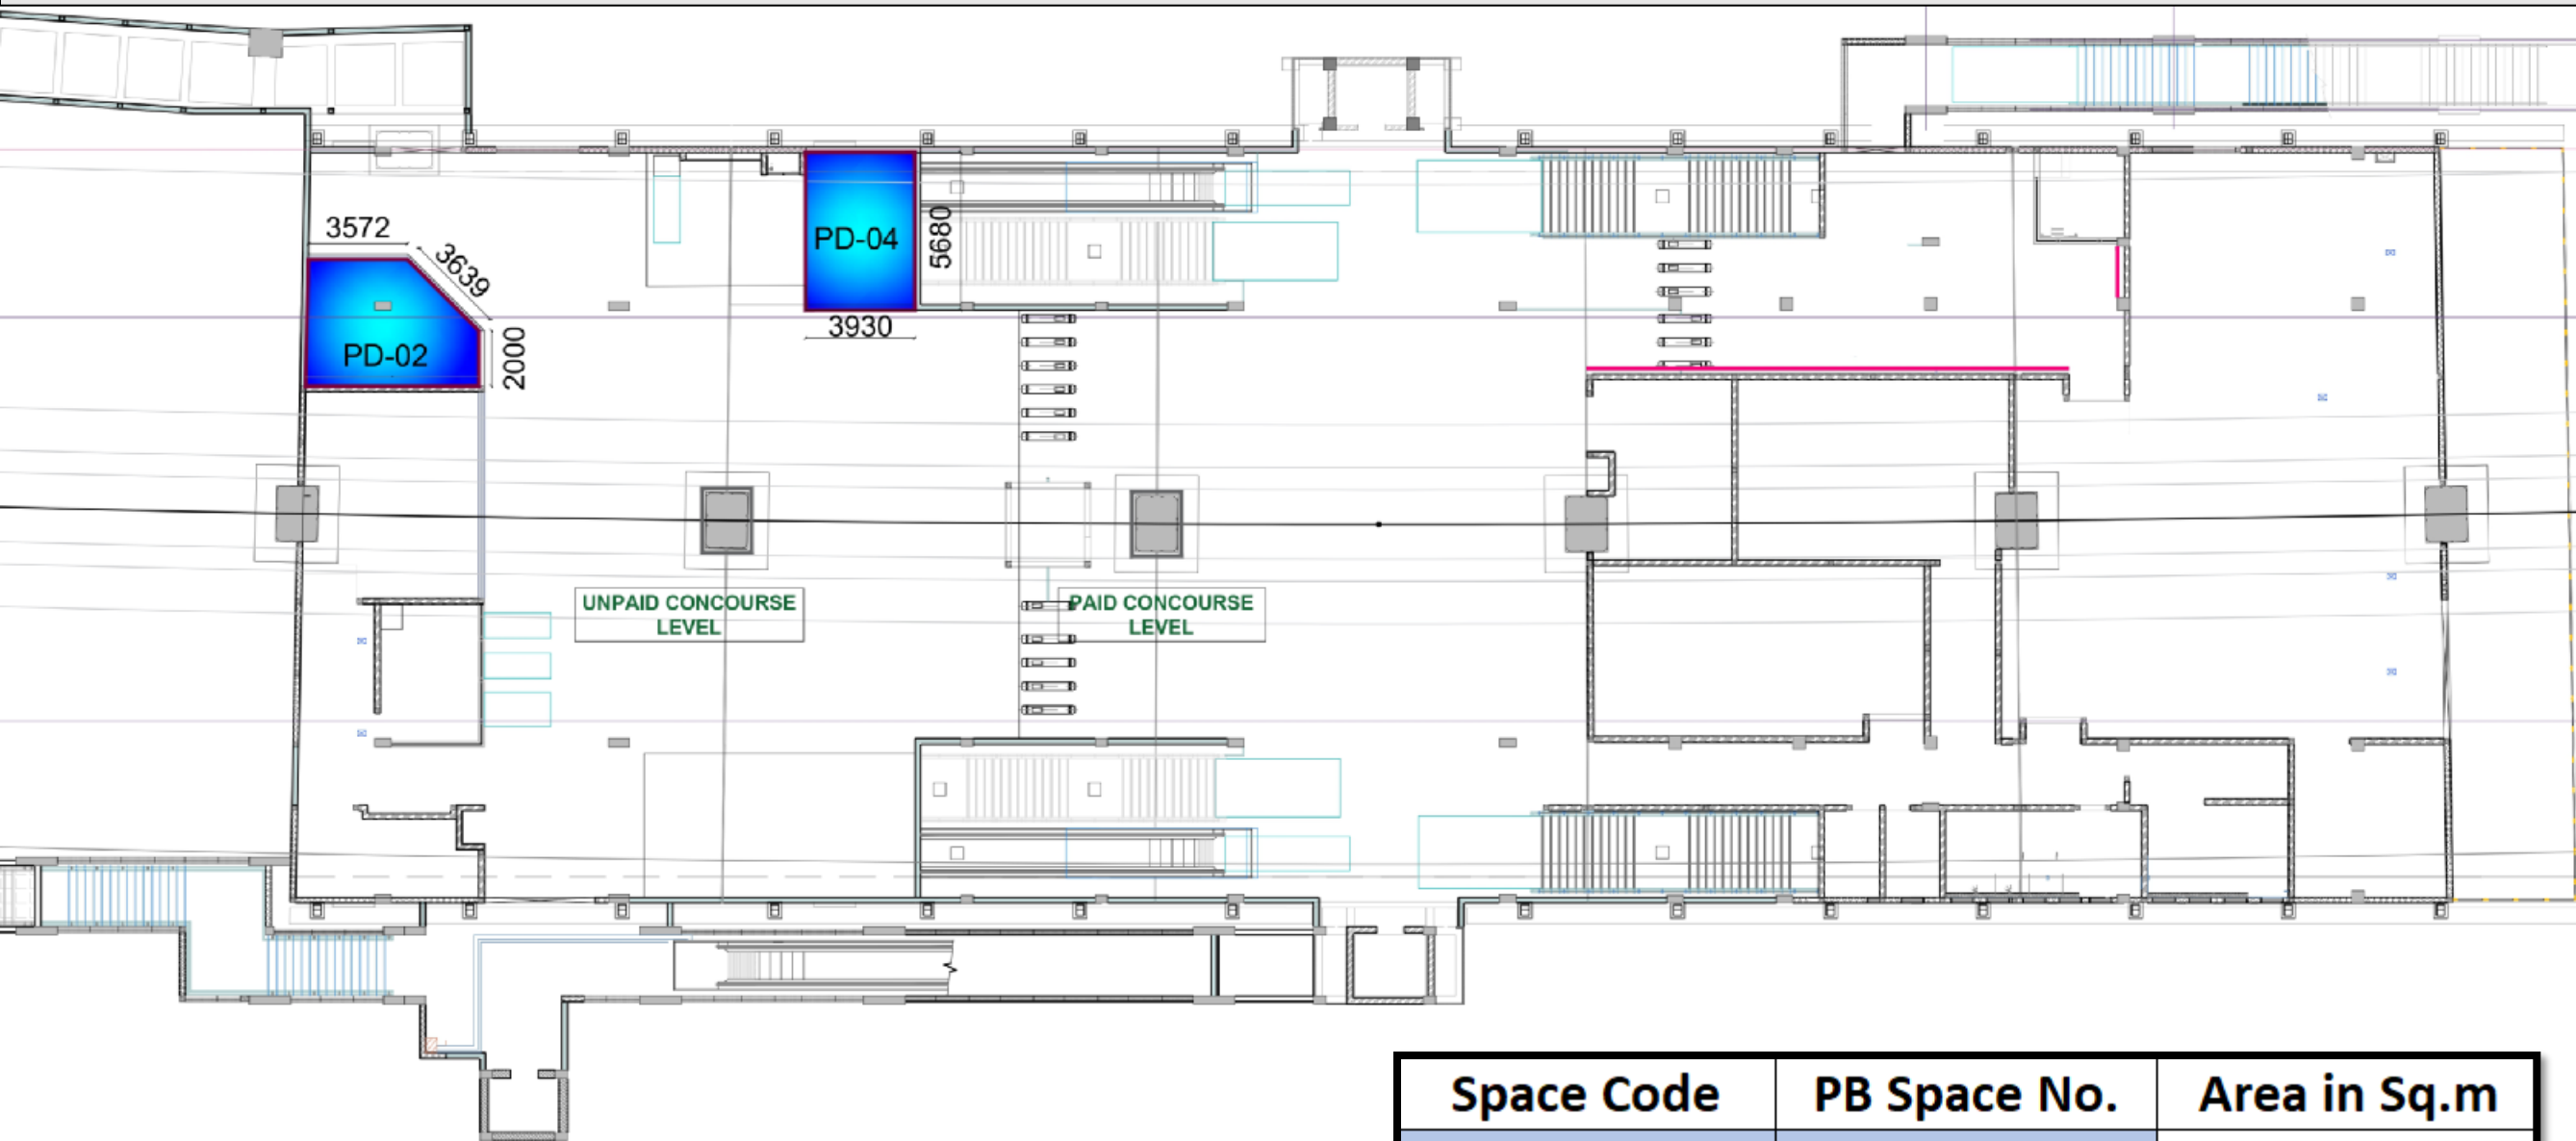

AJNI SQUARE METRO STATION @ CONCOURSE LEVEL

Space Code	PB Space No.	Area in Sq.m
Small	AJS/PD-02	25
Small	AJS/PD-04	22.32
Total Area		47.32