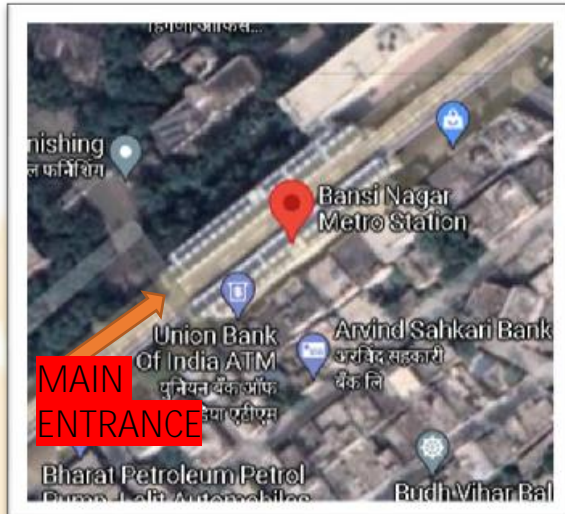

BANSI NAGAR METRO STATION @ CONCOURSE LEVEL

Space Code	PB Space No.	Area in Sq.m
Small	BAN/PD-03	27
Small	BAN/PD-04	30.17
Small	BAN/PD-05	70.74
Small	BAN/PD-06	25
Small	BAN/PD-07	87.56
Total Area		240.47

TOP VIEW