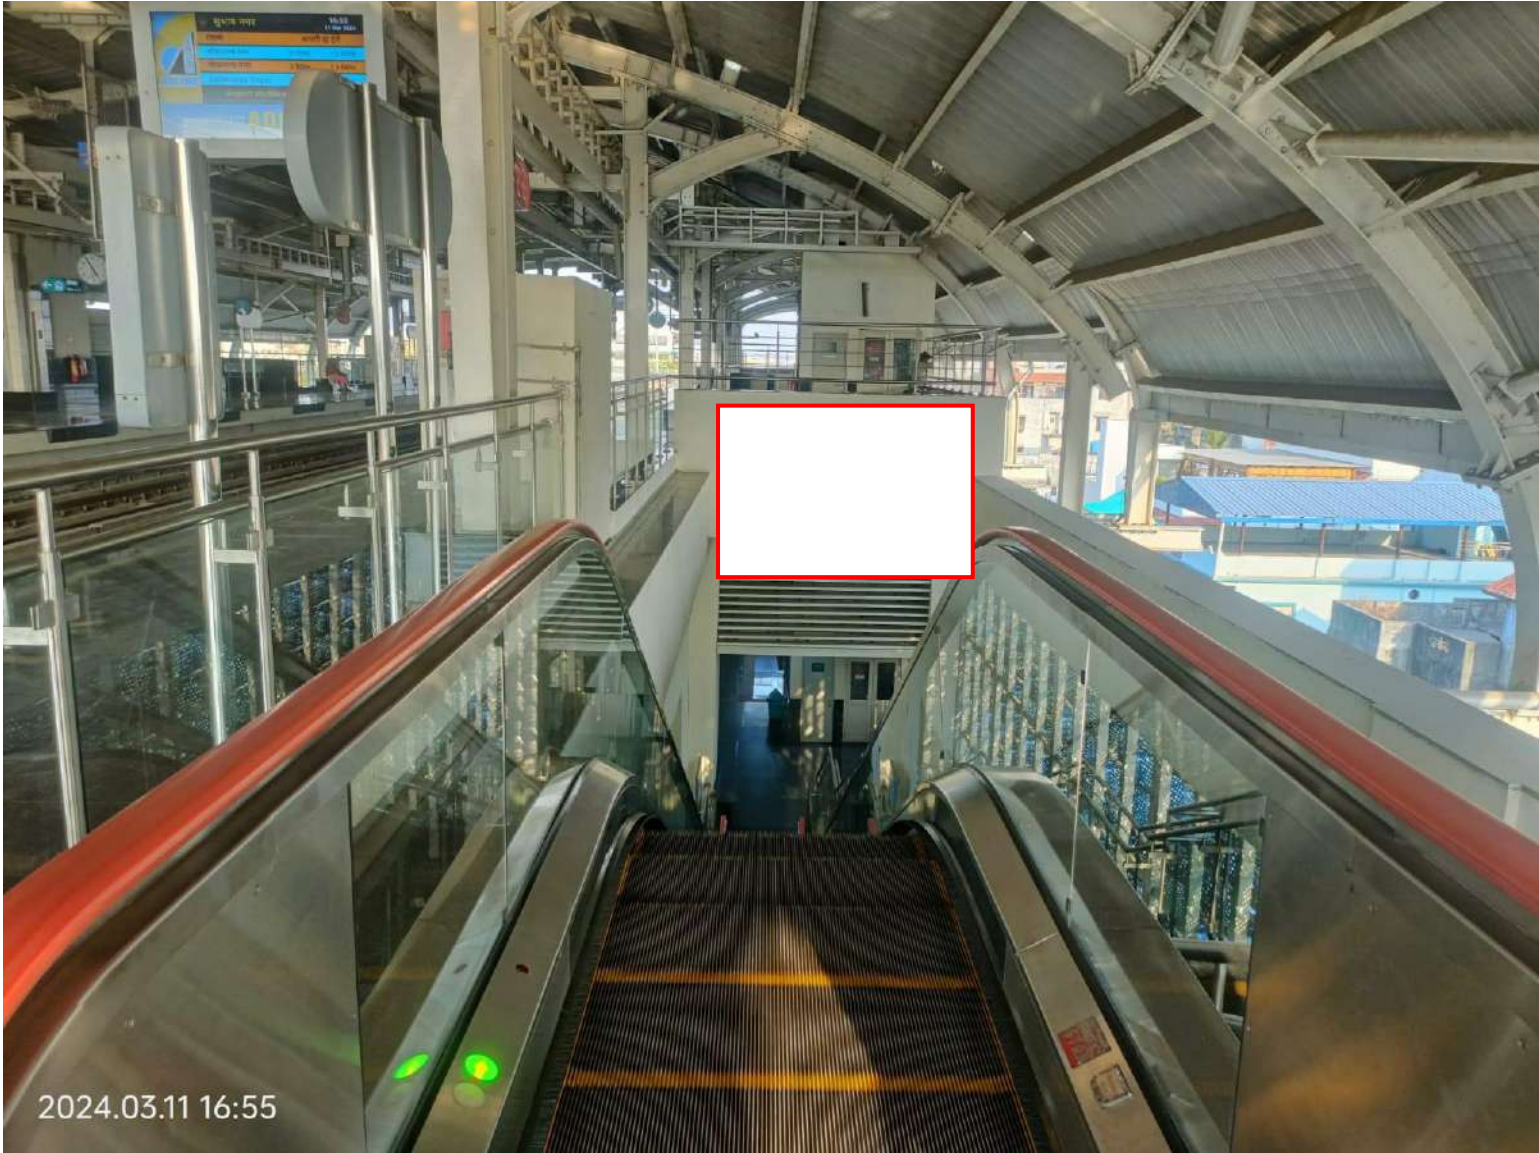

Subhash Nagar Metro Station

Subhash nagar metro station platform 2 escalator upper Wall 8x5