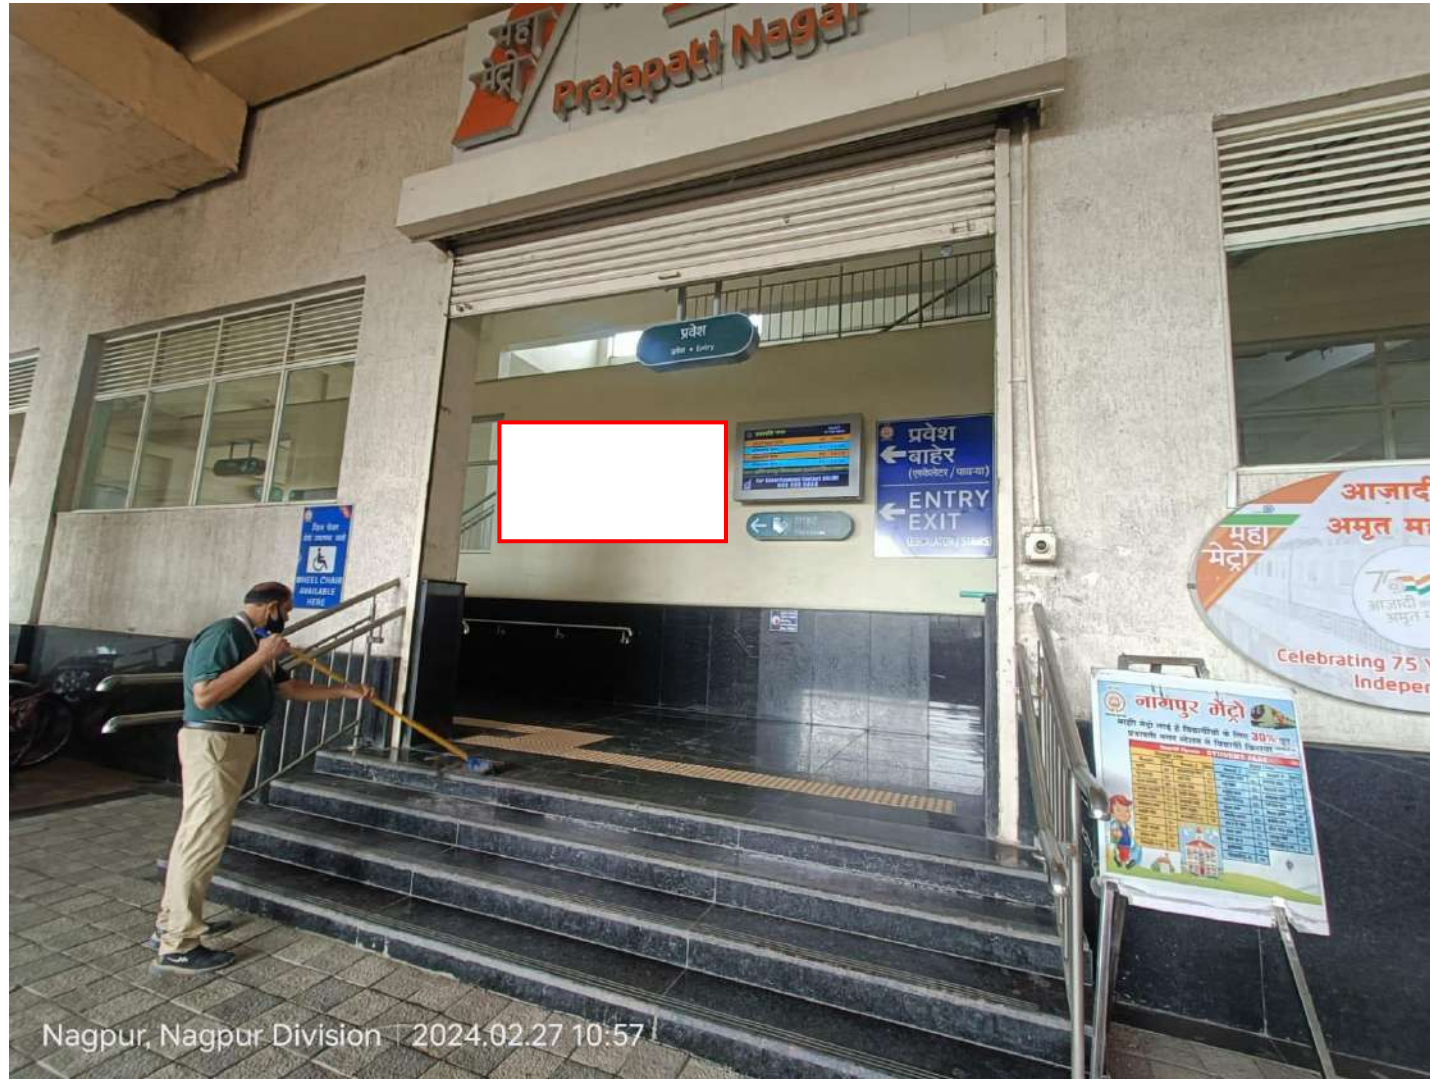

Prajapati nagar metro station entry lift front wall 8x5

Nagpur, Nagpur Division | 2024.02.27 10:57