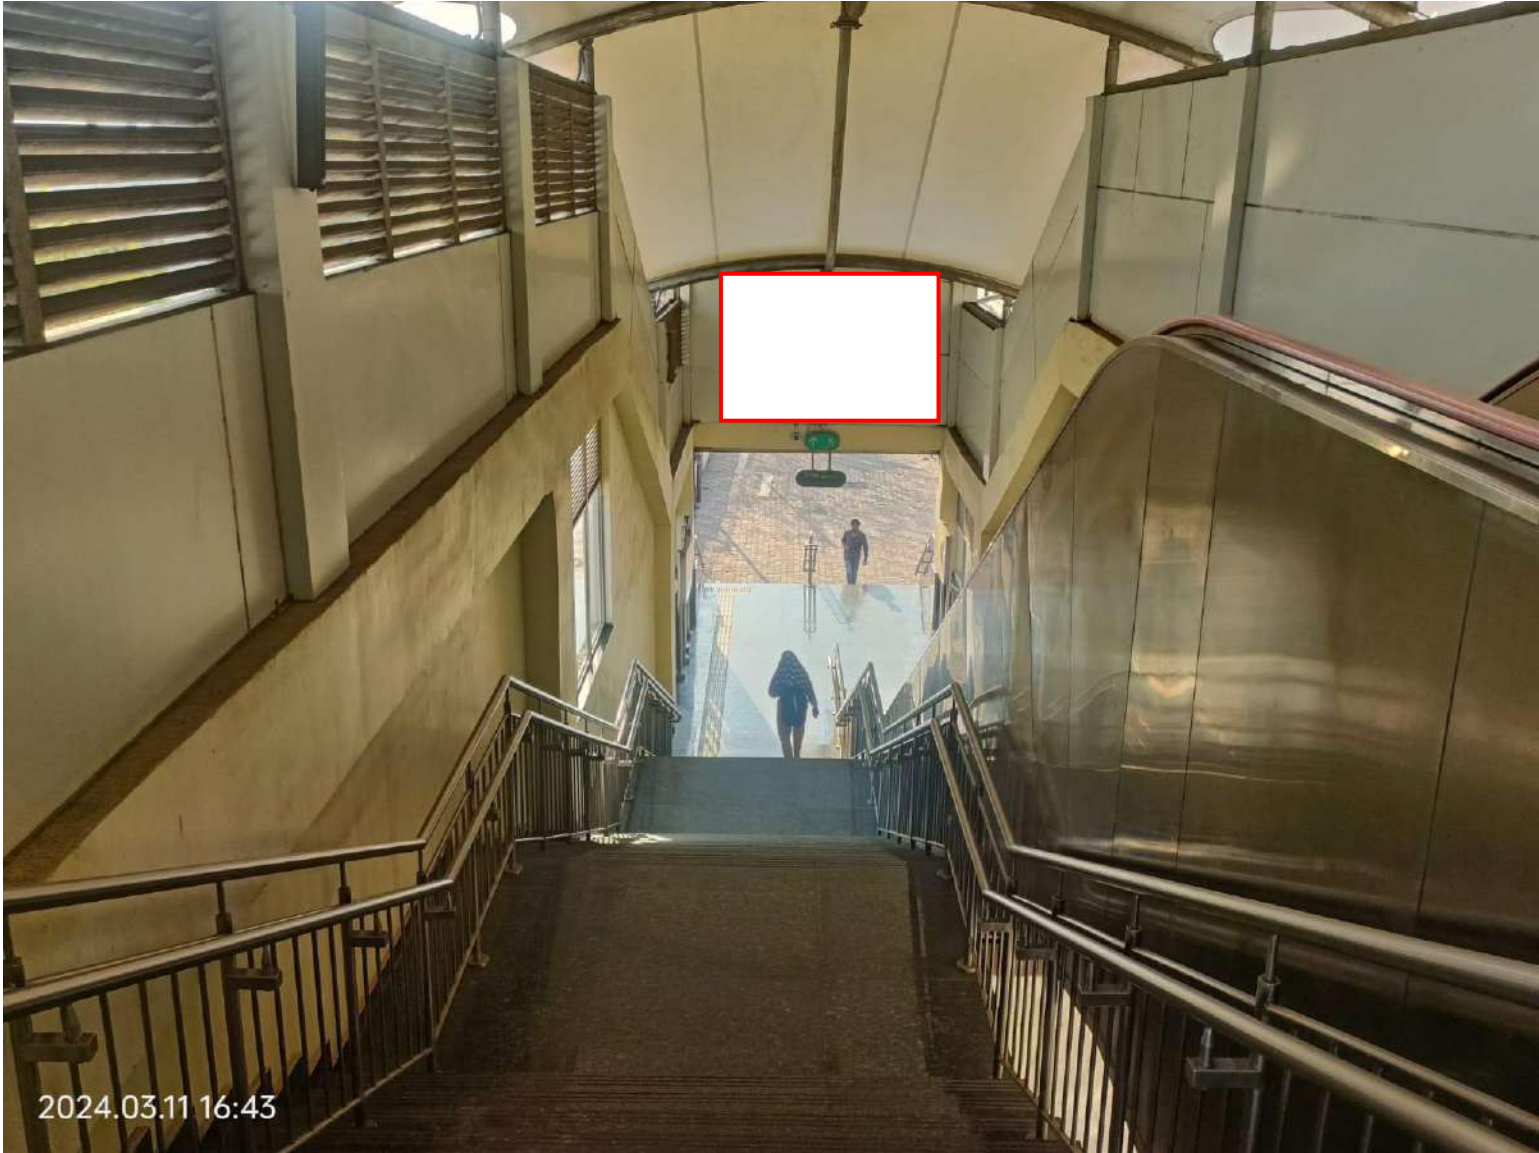

Rachna ring road metro station concourse area lift 2 wall 5x8

Rachna Ring Road Metro Station

Rachna ring road metro station platform 1 escalator upper Wall 8x5

Rachna Ring Road Metro Station

Rachna ring road metro station platform 1 staircase upper Wall 8x5

**Advertisement signage
At Subhash Metro
Station**

Subhash Nagar Metro Station

2024.03.11 16:43

Subhash nagar metro station exit Wall 8x5

Subhash Nagar Metro Station

Subhash nagar metro station entry exit Wall 8x5